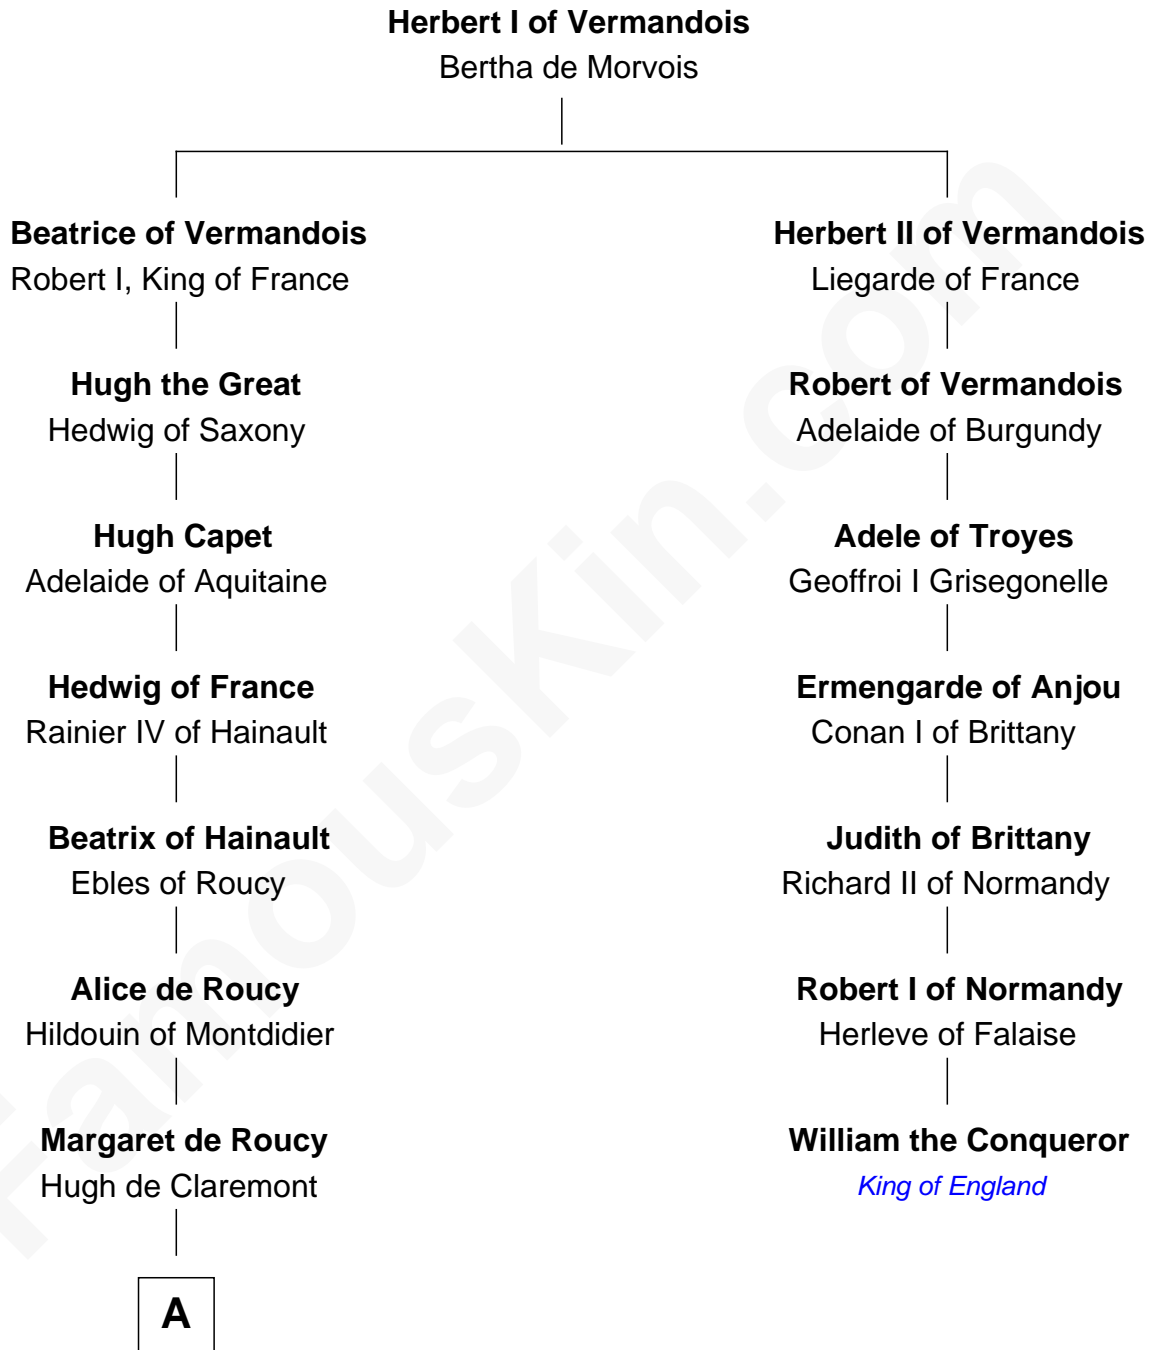

FamousKin.com Relationship Chart of

John Fitz Robert

Magna Carta Surety

6th cousin 5 times removed of

William the Conqueror

King of England

A

Adeliza de Clermont-en-Beauvaisis

Gilbert Fitzrichard de Clare

Alice Fitzrichard de Clare

Aubrey de Vere

Alice de Vere

Sir Roger FitzRichard

Robert FitzRoger

Margaret de Chesney

John Fitz Robert