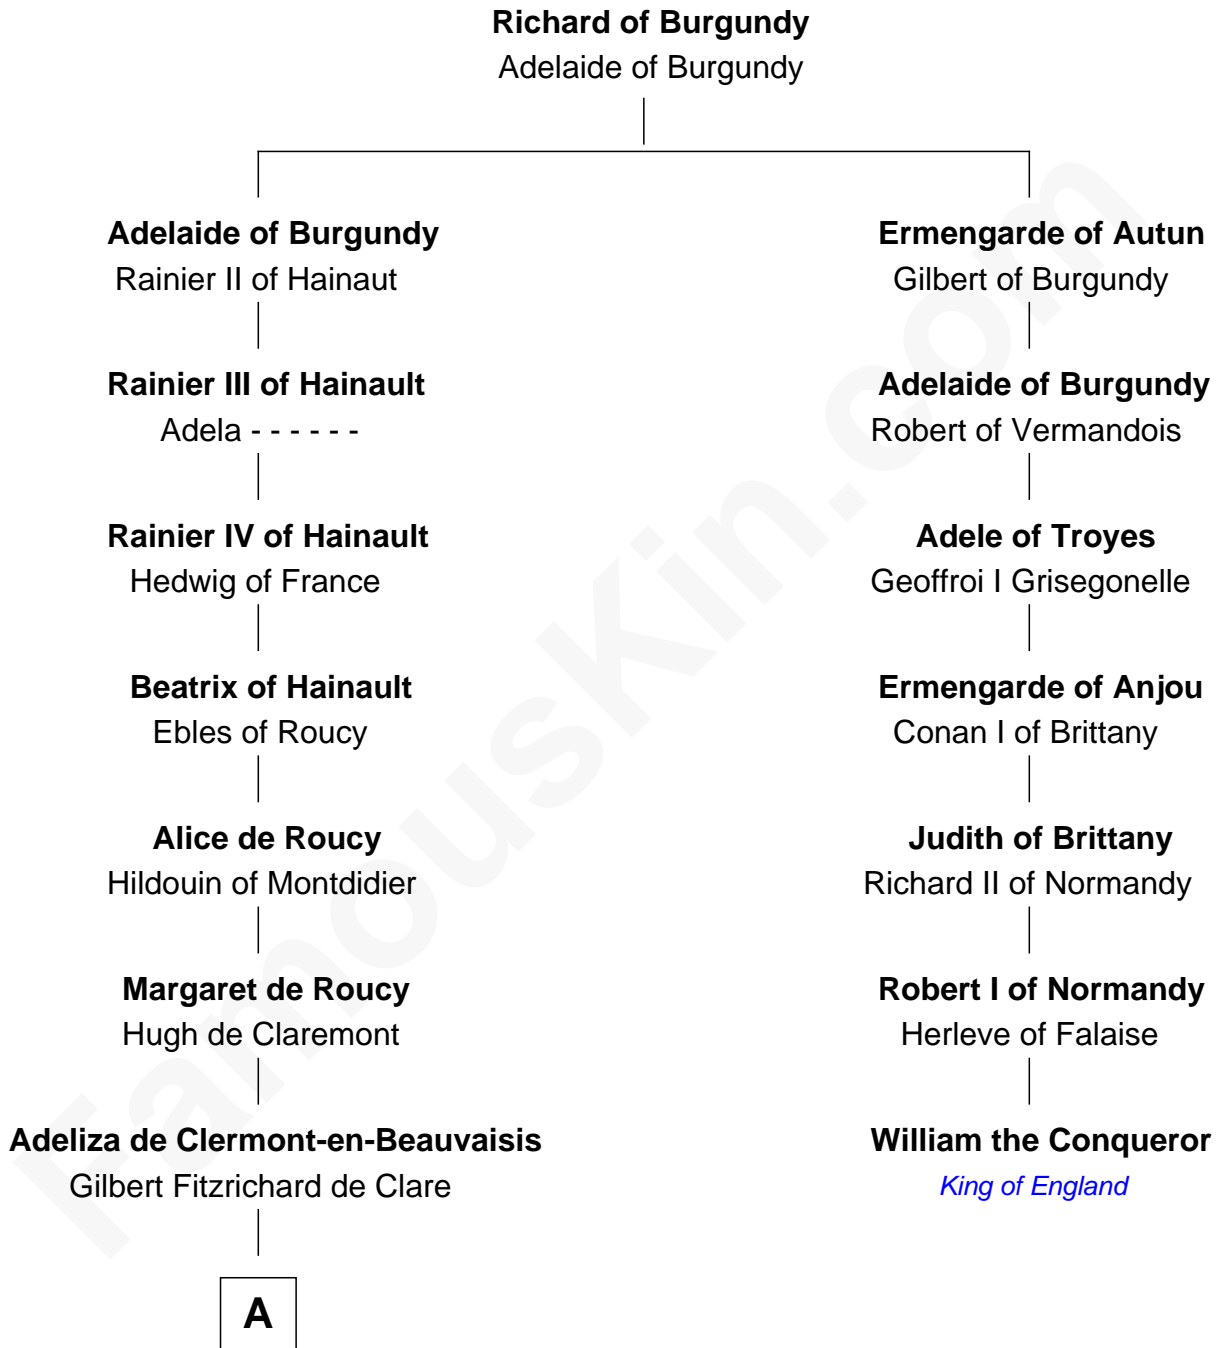

FamousKin.com Relationship Chart of

John Fitz Robert

Magna Carta Surety

6th cousin 4 times removed of

William the Conqueror

King of England

A

—
Alice Fitzrichard de Clare

Aubrey de Vere

—
Alice de Vere

Sir Roger FitzRichard

—
Robert FitzRoger

Margaret de Chesney

—
John Fitz Robert

Magna Carta Surety