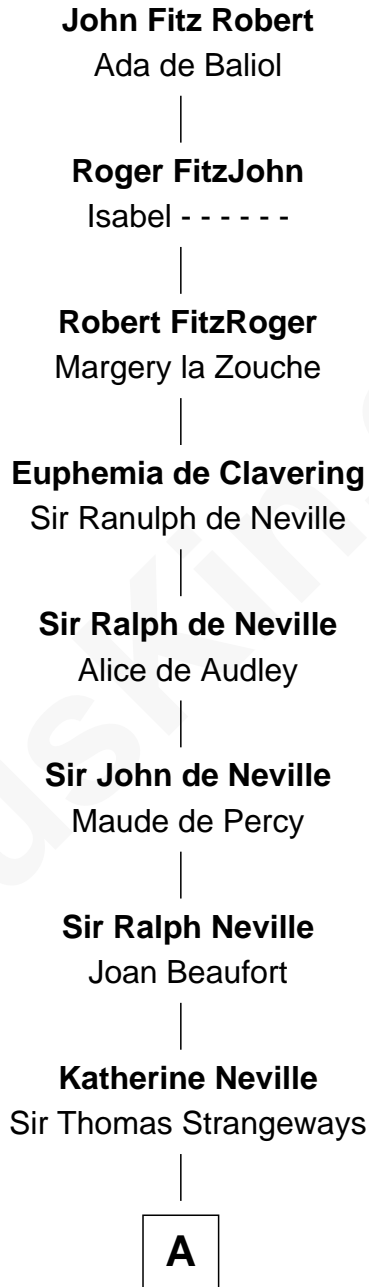

FamousKin.com Relationship Chart of

John Fitz Robert

Magna Carta Surety

20th Great-grandfather of

John Kerry

68th U.S. Secretary of State

A

Joan Strangeways

Sir William Willoughby

Cecily Willoughby

Sir Edward Sutton

Sir John Sutton

Cecily Grey

Sir Henry Dudley

----- Ashton

Probable

Roger Dudley

Susanna Thorne

Gov. Thomas Dudley

Katherine Deighton

Gov. Joseph Dudley

Rebecca Tyng

Anne Dudley

John Winthrop

John Still Winthrop

Jane Borland

Thomas Lindall Winthrop

Elizabeth Bowdoin Temple

B

B

Robert Charles Winthrop
Elizabeth Cabot Blanchard

Robert Charles Winthrop
Elizabeth Mason