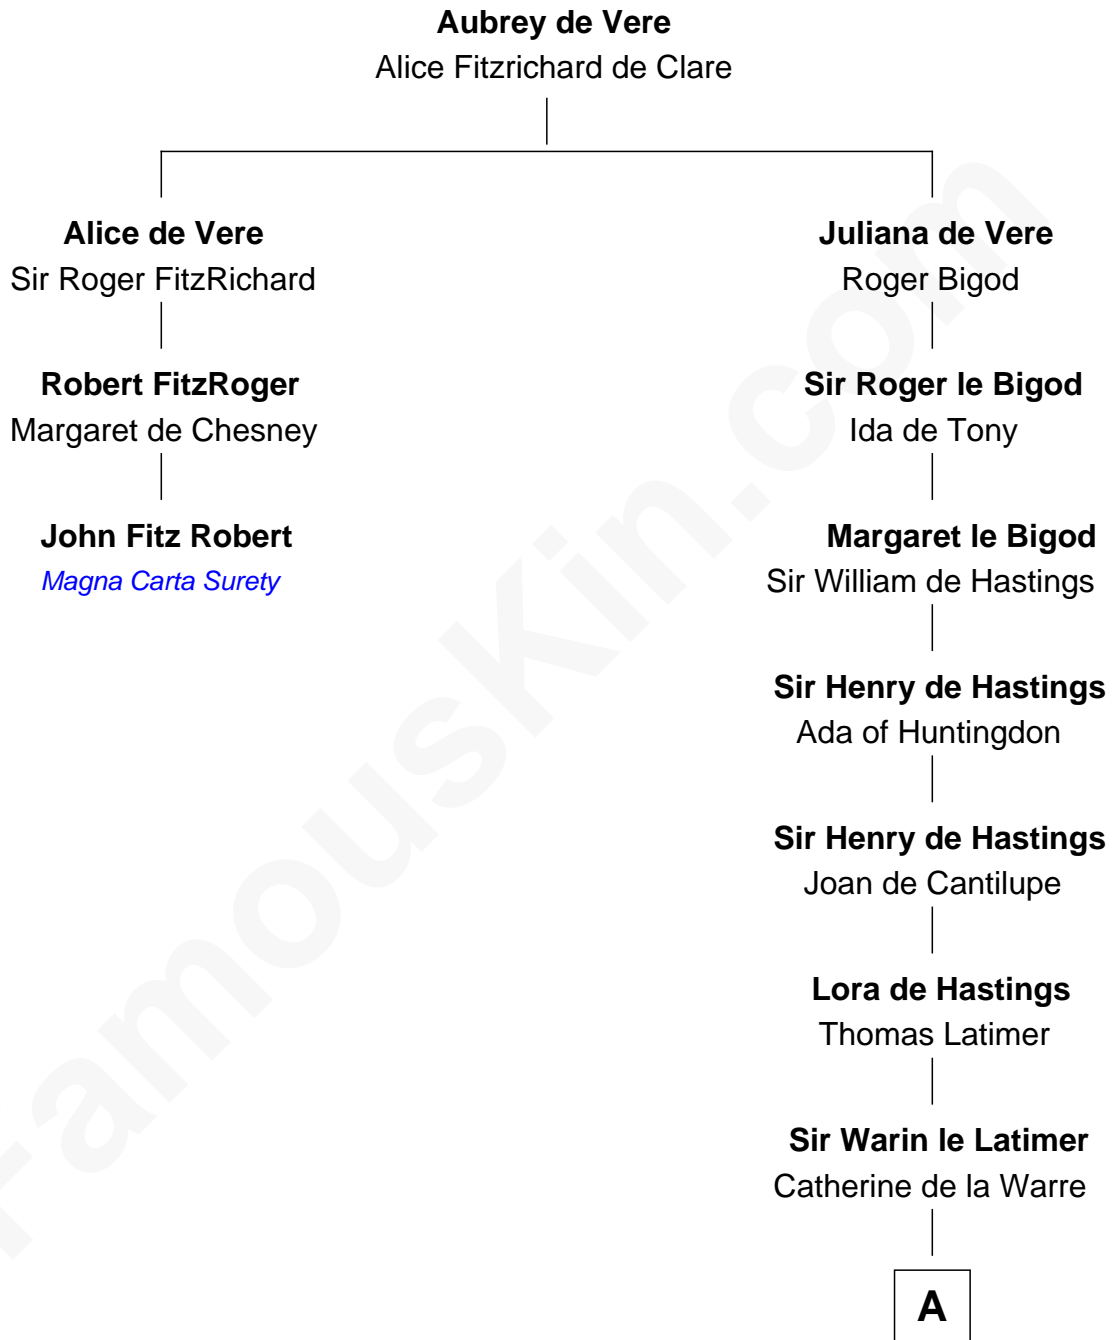

FamousKin.com Relationship Chart of

John Fitz Robert

Magna Carta Surety

2nd cousin 17 times removed of

James Bowdoin

2nd Governor of Massachusetts

A

Elizabeth le Latimer

Sir Thomas Griffin

Richard Griffin

Anna Chamberlain

Nicholas Griffin

Margaret Pilkington

Nicholas Griffin

Catherine Curzon

Catherine Griffin