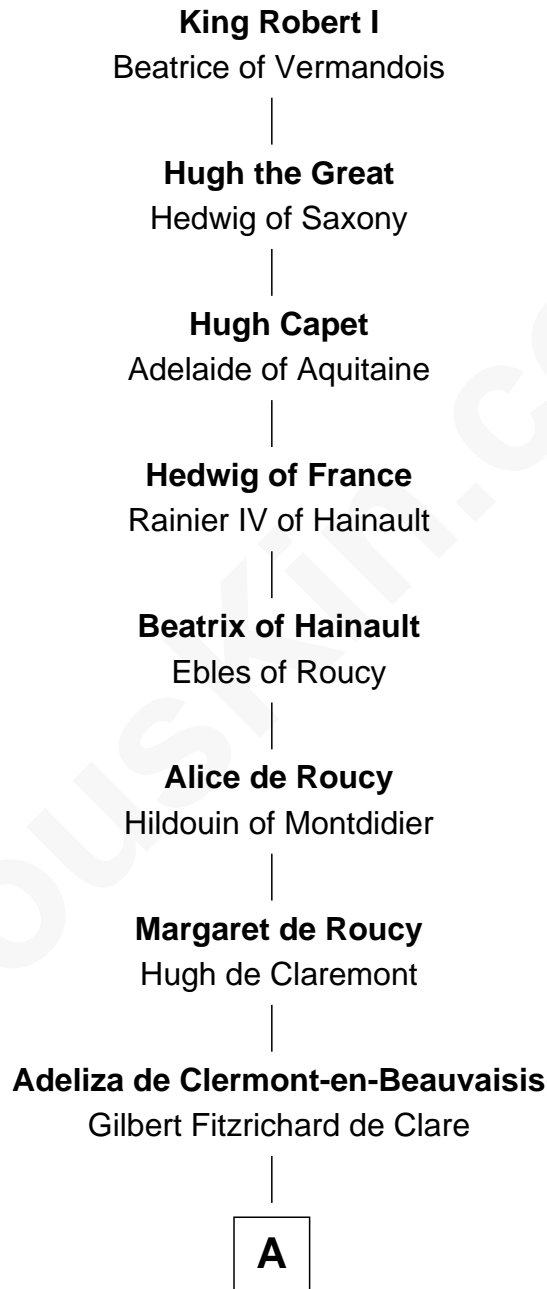

# FamousKin.com Relationship Chart of

**John Fitz Robert**

*Magna Carta Surety*

9th Great-grandson of

**King Robert I**

*King of France*

**A**

—  
**Alice Fitzrichard de Clare**

Aubrey de Vere

—  
**Alice de Vere**

Sir Roger FitzRichard

—  
**Robert FitzRoger**

Margaret de Chesney

—  
**John Fitz Robert**

*Magna Carta Surety*