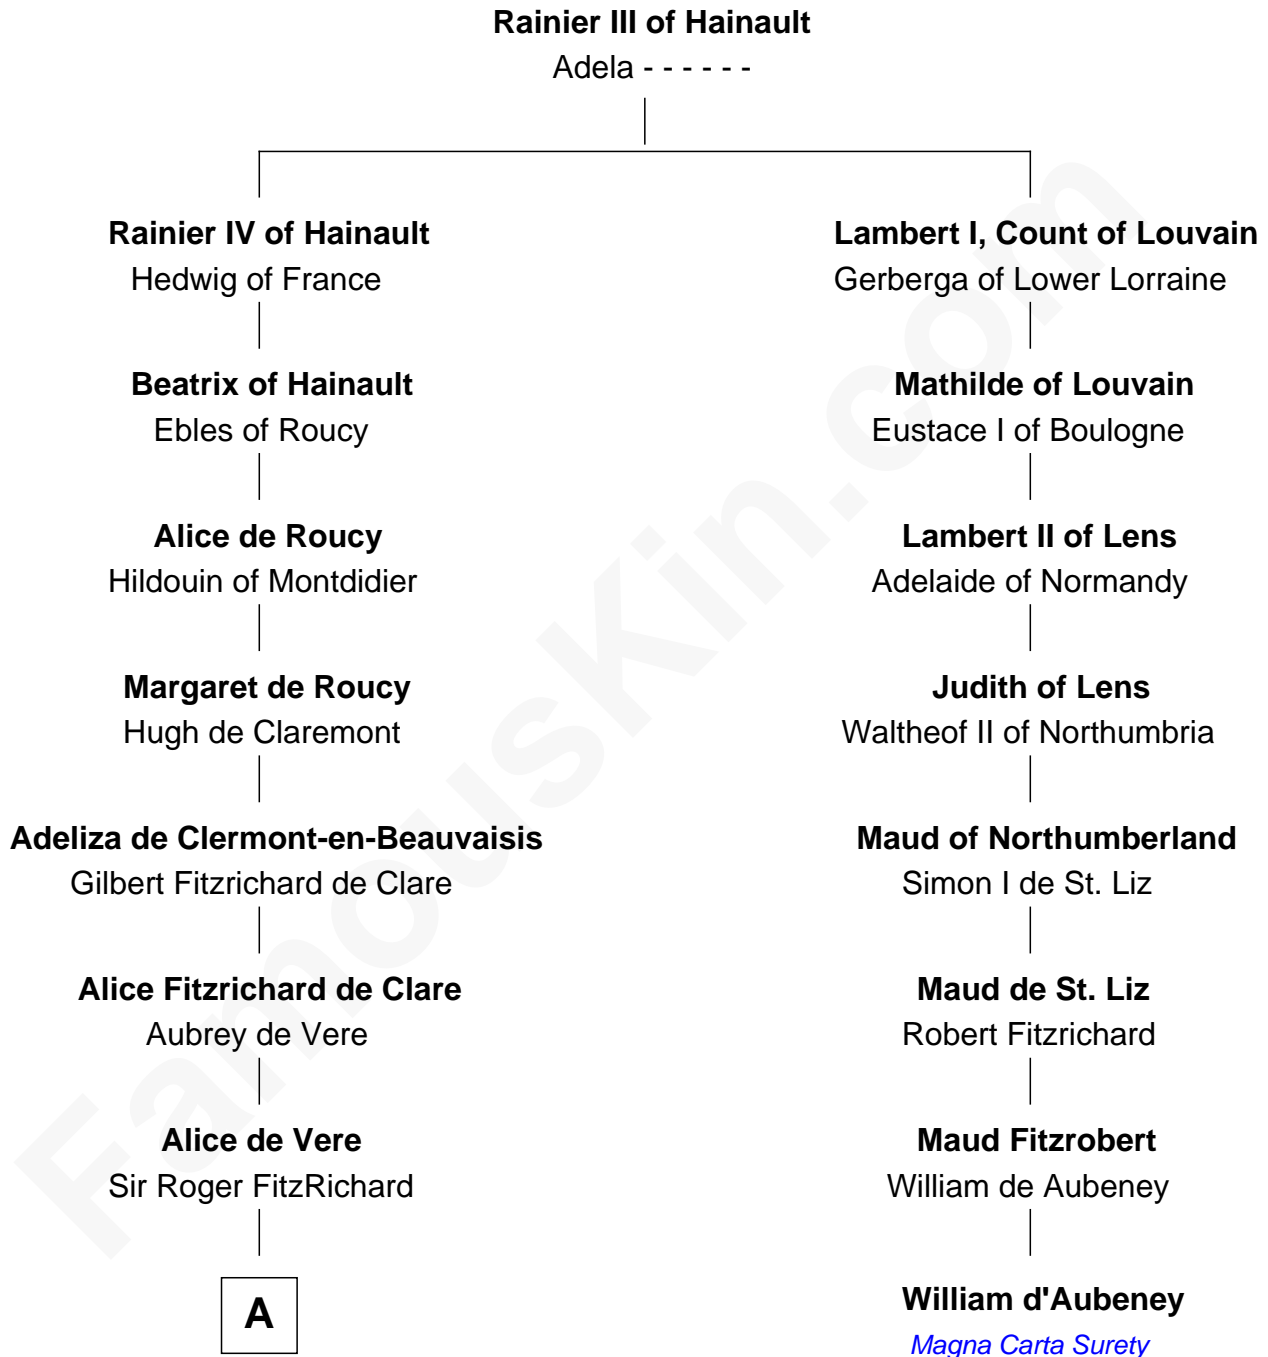

# FamousKin.com Relationship Chart of

**John Fitz Robert**

*Magna Carta Surety*

7th cousin 1 time removed of

**William d'Aubeny**

*Magna Carta Surety*

**A**

—  
**Robert FitzRoger**  
Margaret de Chesney

—  
**John Fitz Robert**  
*Magna Carta Surety*

FamousKin.com