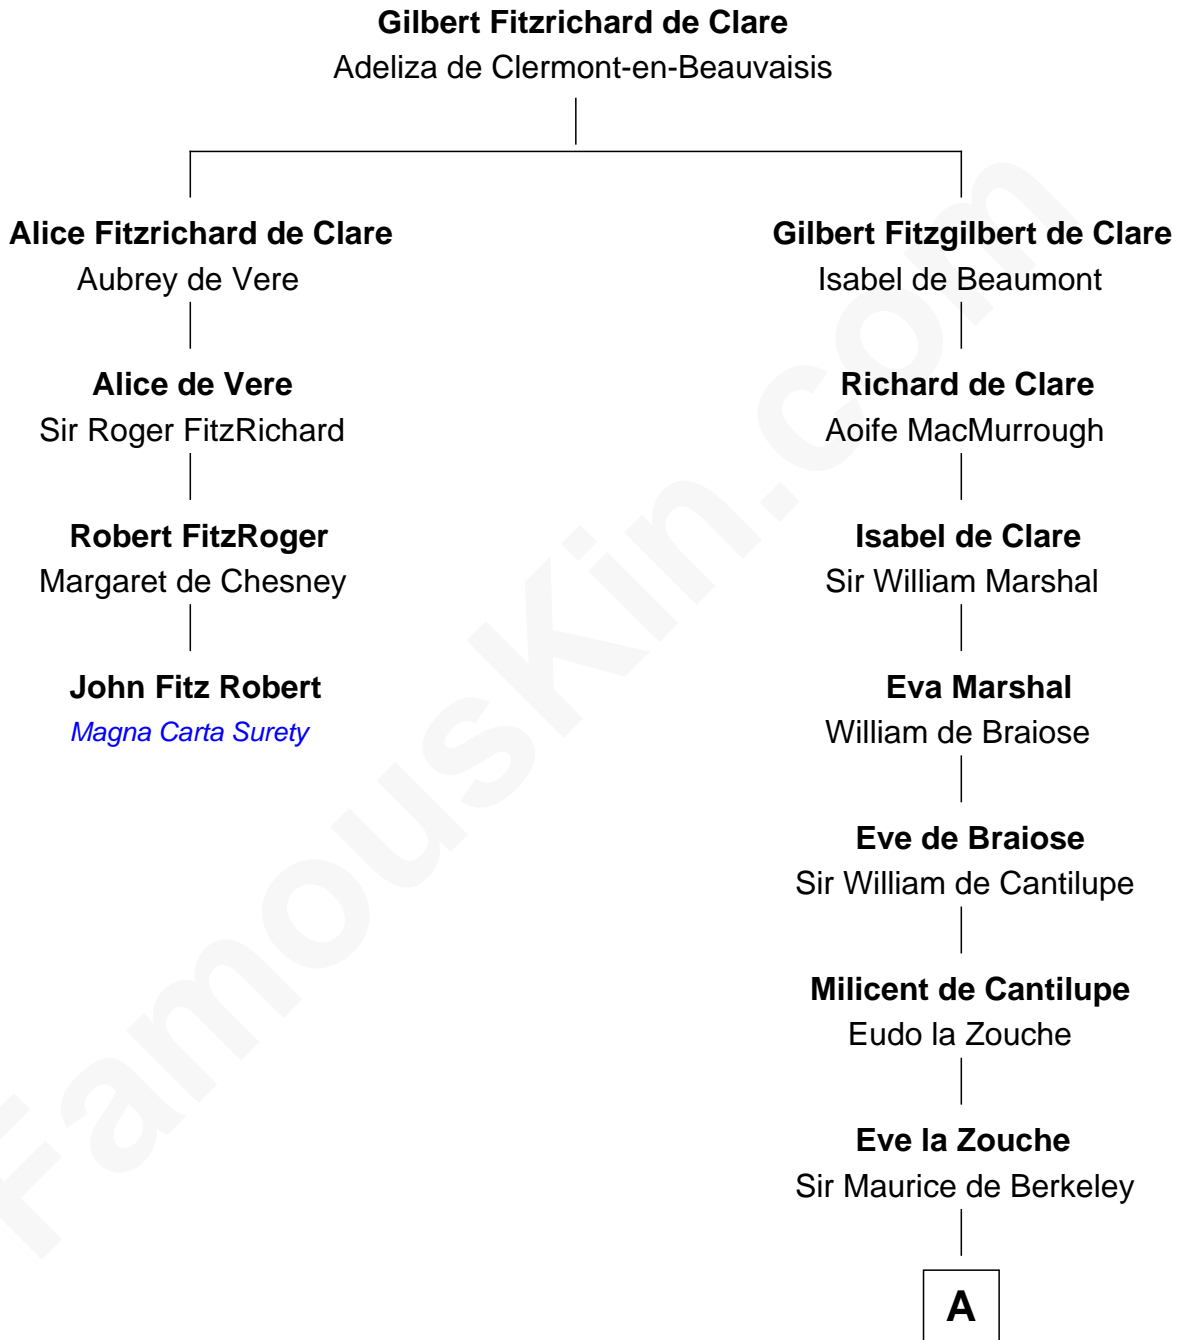

FamousKin.com Relationship Chart of

John Fitz Robert

Magna Carta Surety

3rd cousin 18 times removed of

C. W. Post

Founder of Post Cereals

A

Thomas de Berkeley
Katherine de Clyvedon

Sir John Berkeley
Elizabeth Betteshorne

Elizabeth Berkeley
Sir John Sutton

Jane Sutton
Thomas Mainwaring

Cecily Mainwaring
John Cotton

Sir George Cotton
Mary Onley

Richard Cotton
Mary Mainwaring

Frances Cotton
George Abell