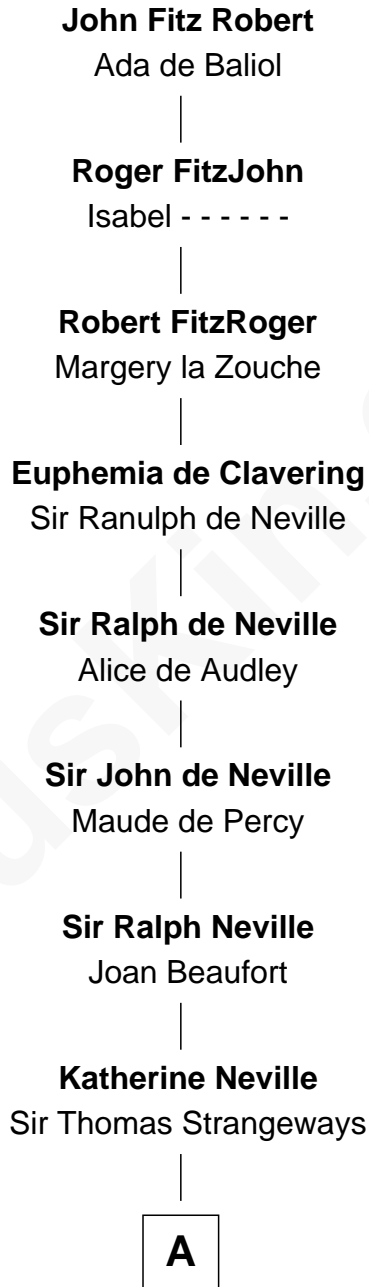

FamousKin.com Relationship Chart of

John Fitz Robert

Magna Carta Surety

23rd Great-grandfather of

Keri Russell

TV and Movie Actress

A

Joan Strangeways
Sir William Willoughby

Cecily Willoughby
Sir Edward Sutton

Sir John Sutton
Cecily Grey

Sir Henry Dudley
----- Ashton

Probable

Roger Dudley
Susanna Thorne

Gov. Thomas Dudley
Dorothy York

Rev. Samuel Dudley
Elizabeth -----

Dorothy Dudley
Moses Leavitt