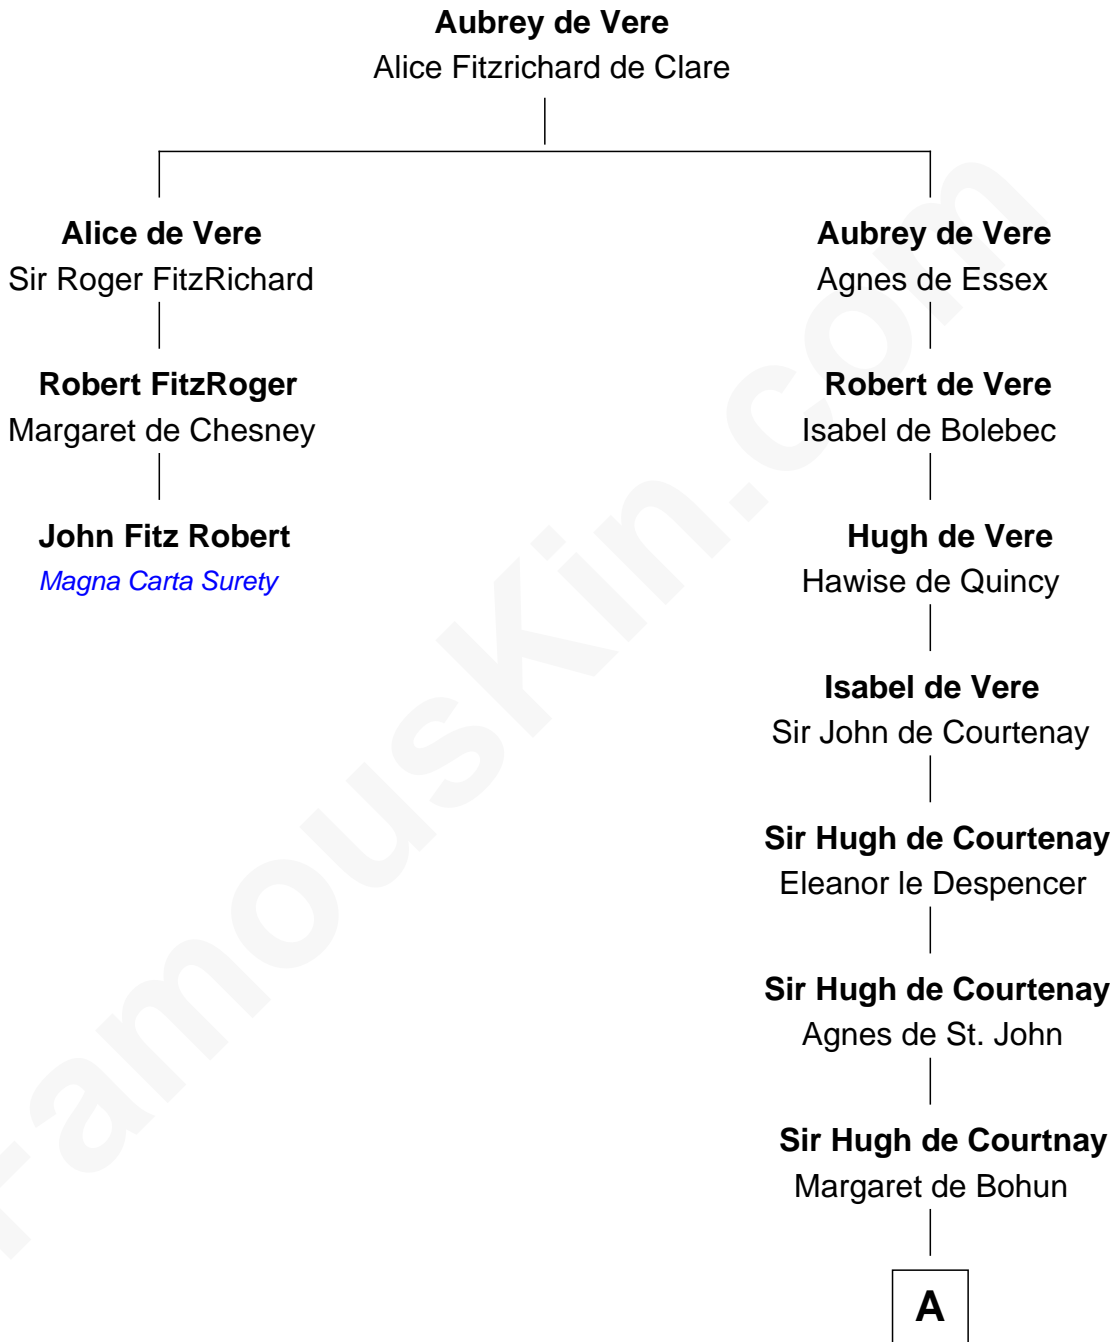

# FamousKin.com Relationship Chart of

**John Fitz Robert**

*Magna Carta Surety*

2nd cousin 13 times removed of

**Percival Lowell**

*(c1570 - c1666) Great Migration Immigrant 1639*

**A**

**Elizabeth de Courtnay**

Sir Andrew Luttrell

**Sir Hugh Luttrell**

Catherine de Beaumont

**Sir John Luttrell**

Margaret Touchet

**Sir James Luttrell**

Elizabeth Courtnay

**Sir Hugh Luttrell**

Margaret Hill

**Eleanor Luttrell**

Roger Yorke

**Elizabeth Yorke**

Edmund Percival

**Christian Percival**

Richard Lowle

**Percival Lowell**

*Great Migration Immigrant 1639*