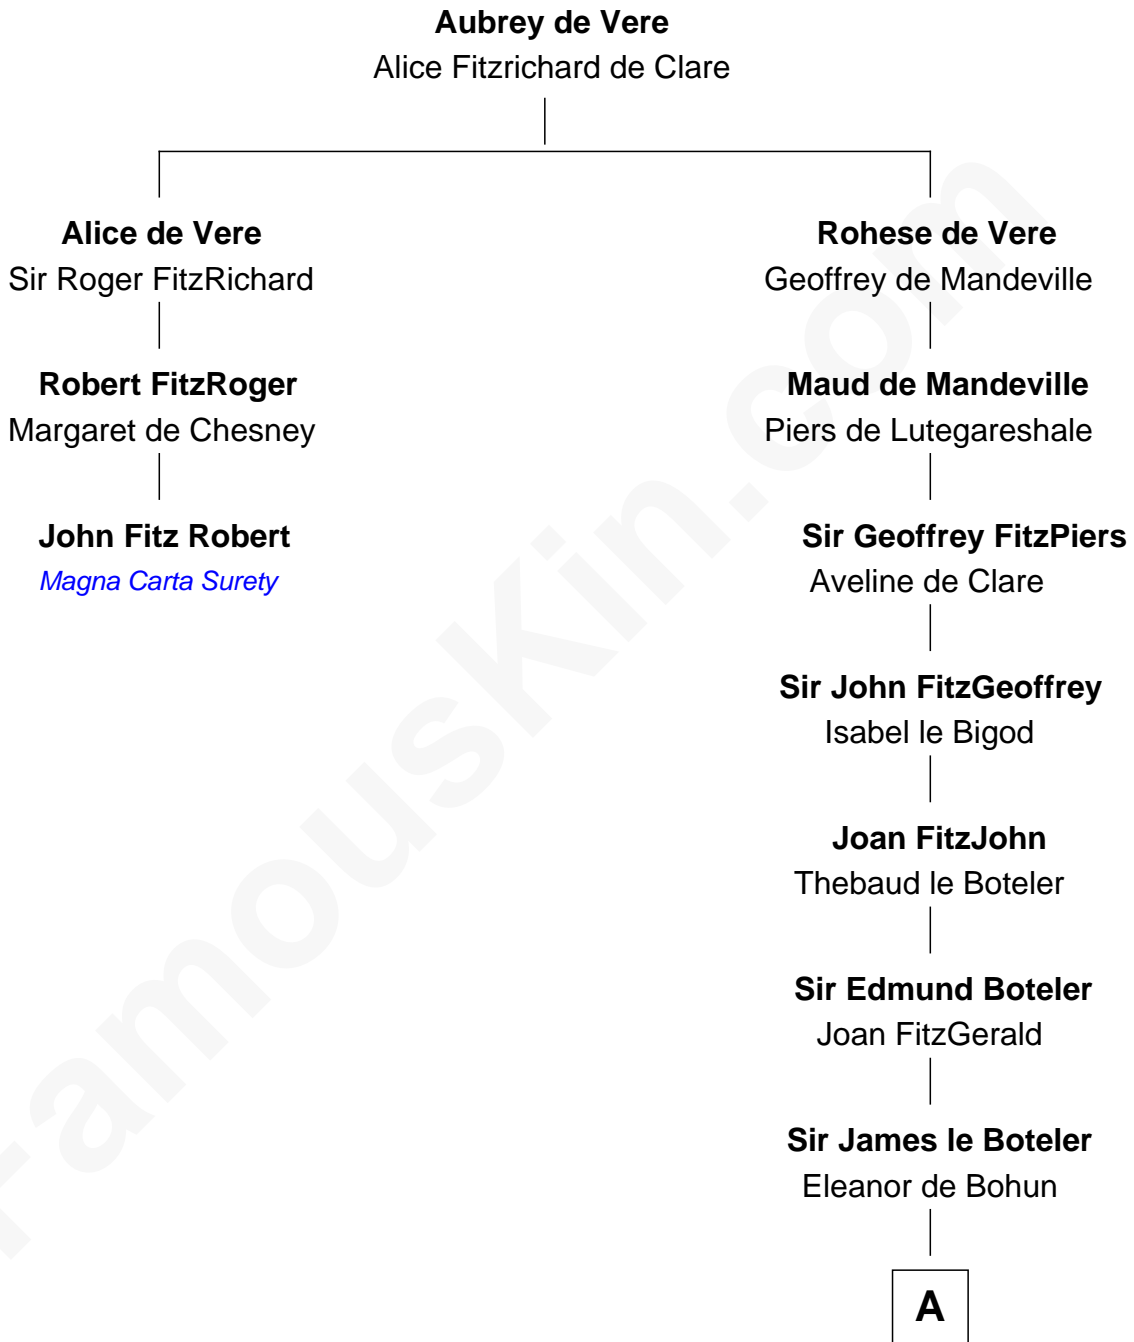

FamousKin.com Relationship Chart of

John Fitz Robert

Magna Carta Surety

2nd cousin 17 times removed of

Jonathan Swift

Author of Gulliver's Travels

A

Pernel le Boteler
Sir Gilbert Talbot

Sir Richard Talbot
Ankaret le Strange

Mary Talbot
Sir Thomas Greene

Sir Thomas Greene
Phillippa Ferrers

Elizabeth Greene
William Raleigh

Sir Edward Raleigh
Margaret Verney

Sir Edward Raleigh
Anne Chamberlayne