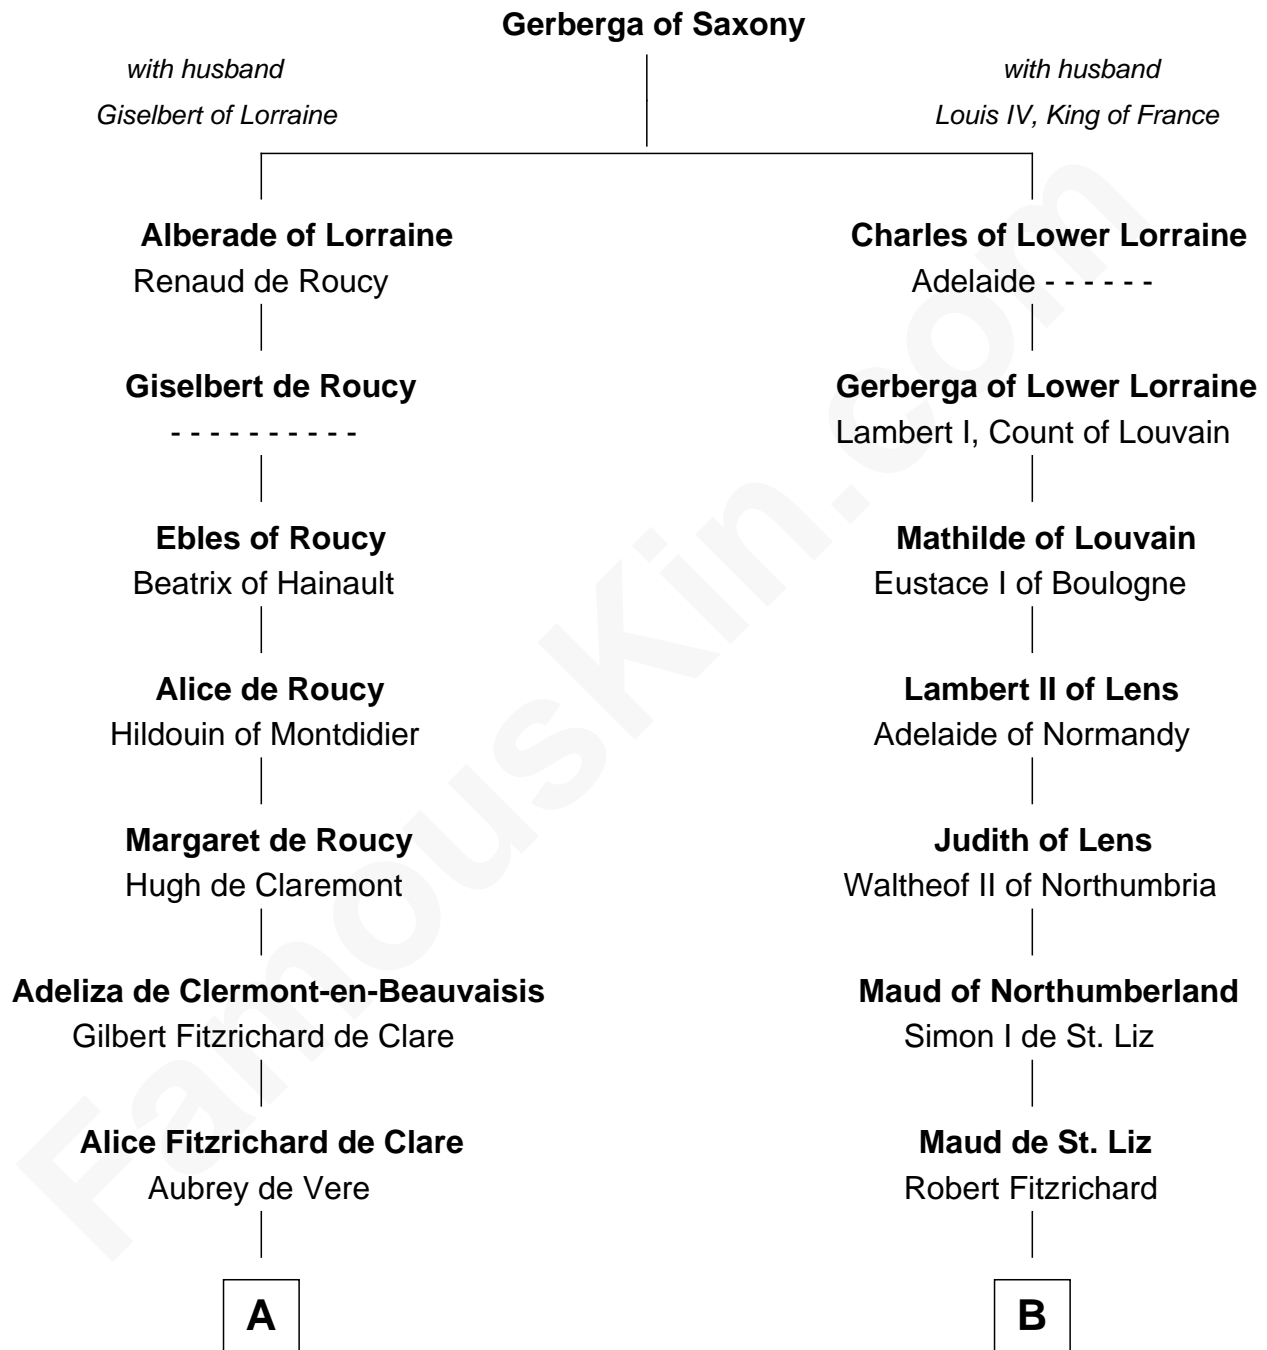

FamousKin.com Relationship Chart of

John Fitz Robert

Magna Carta Surety

8th cousin 1 time removed of

Robert Fitzwalter

Magna Carta Surety

FamousKin.com