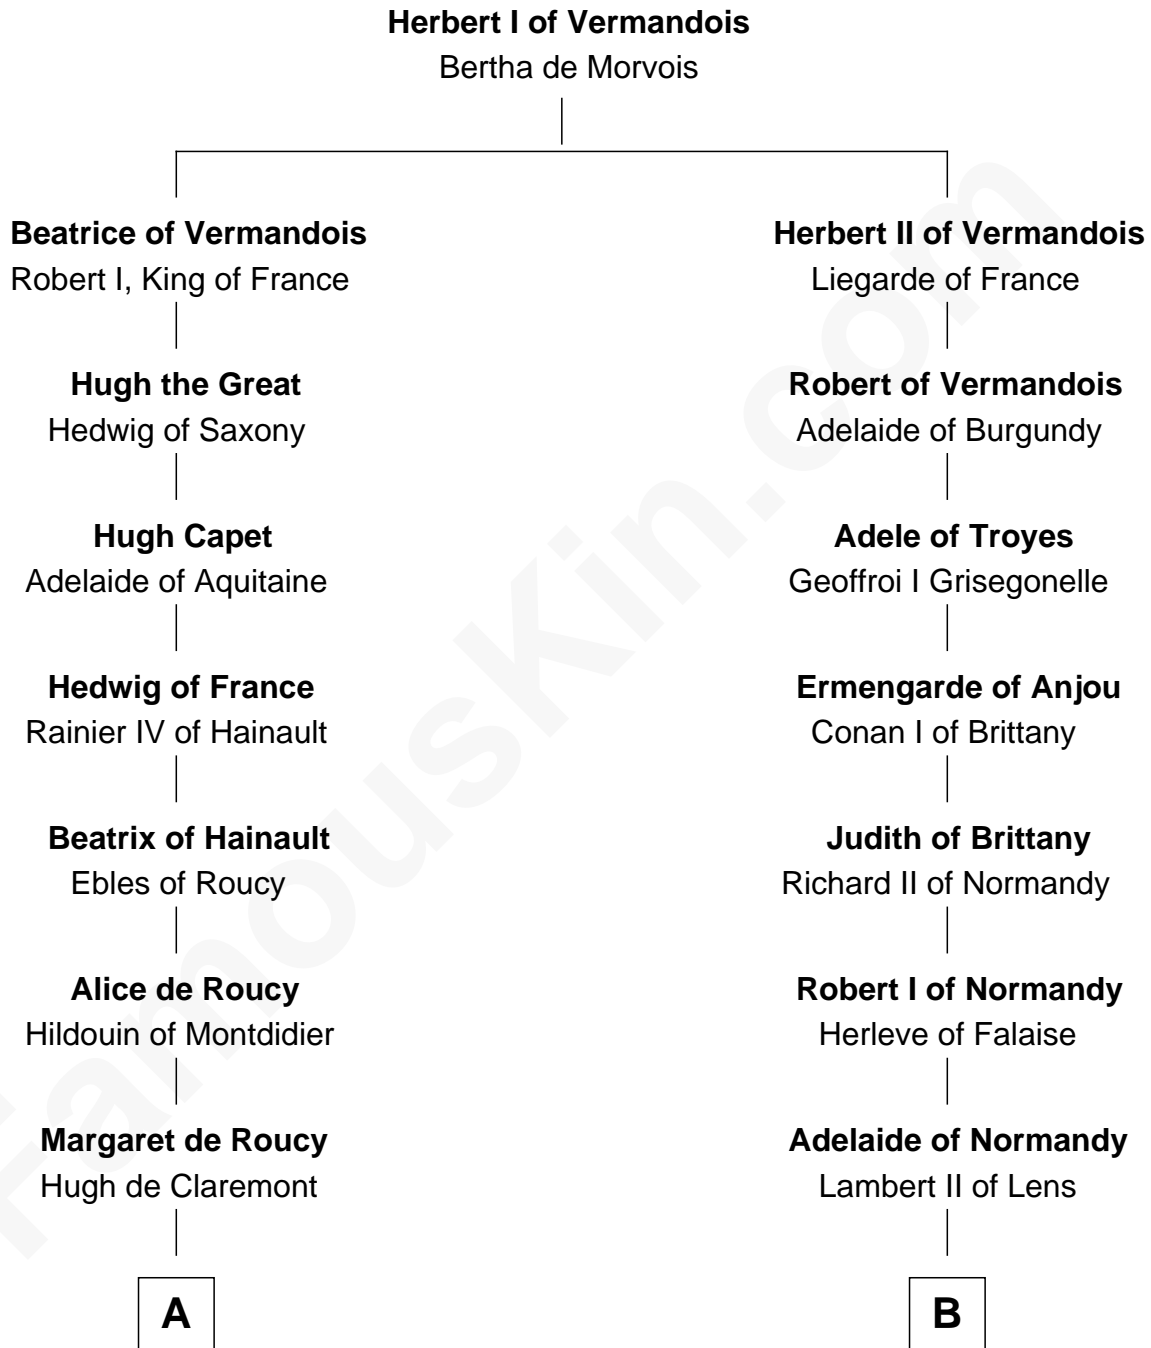

FamousKin.com Relationship Chart of

John Fitz Robert

Magna Carta Surety

11th cousin of

Robert Fitzwalter

Magna Carta Surety

A

Adeliza de Clermont-en-Beauvaisis

Gilbert Fitzrichard de Clare

Alice Fitzrichard de Clare

Aubrey de Vere

Alice de Vere

Sir Roger FitzRichard

Robert FitzRoger

Margaret de Chesney

John Fitz Robert

Magna Carta Surety

B

Judith of Lens

Waltheof II of Northumbria

Maud of Northumberland

Simon I de St. Liz

Maud de St. Liz

Robert Fitzrichard