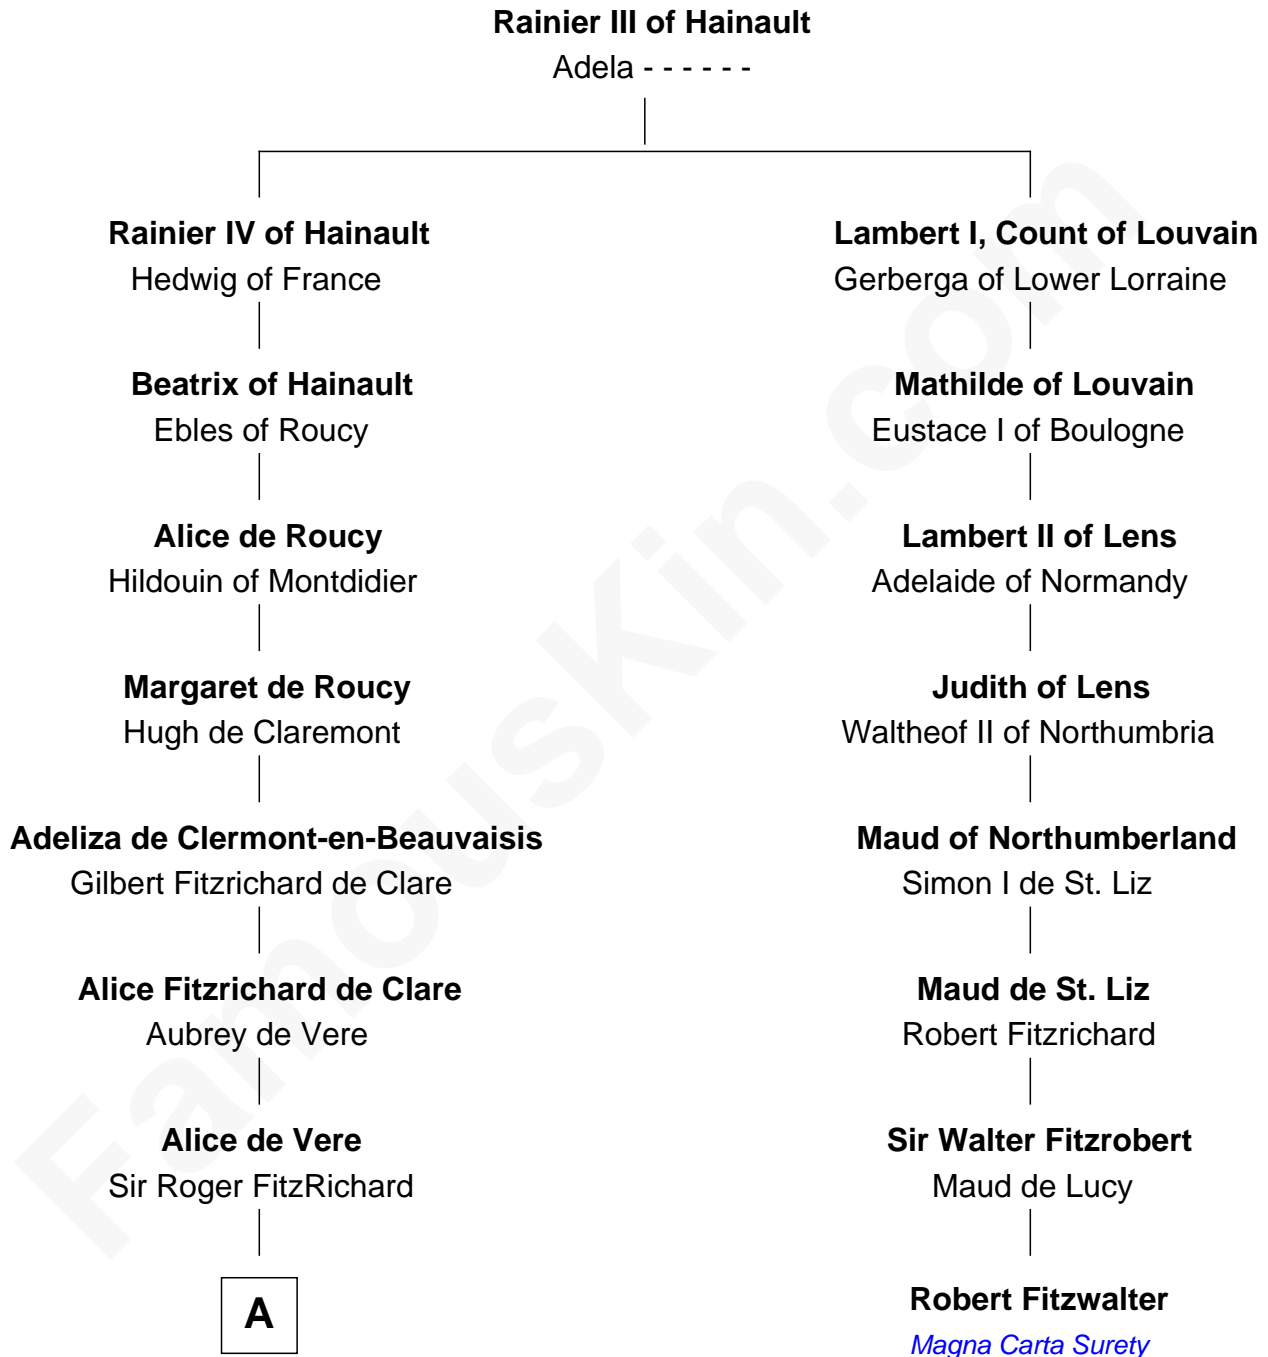

# FamousKin.com Relationship Chart of

**John Fitz Robert**

*Magna Carta Surety*

7th cousin 1 time removed of

**Robert Fitzwalter**

*Magna Carta Surety*

**A**

Robert FitzRoger  
Margaret de Chesney

John Fitz Robert  
*Magna Carta Surety*

FamousKin.com