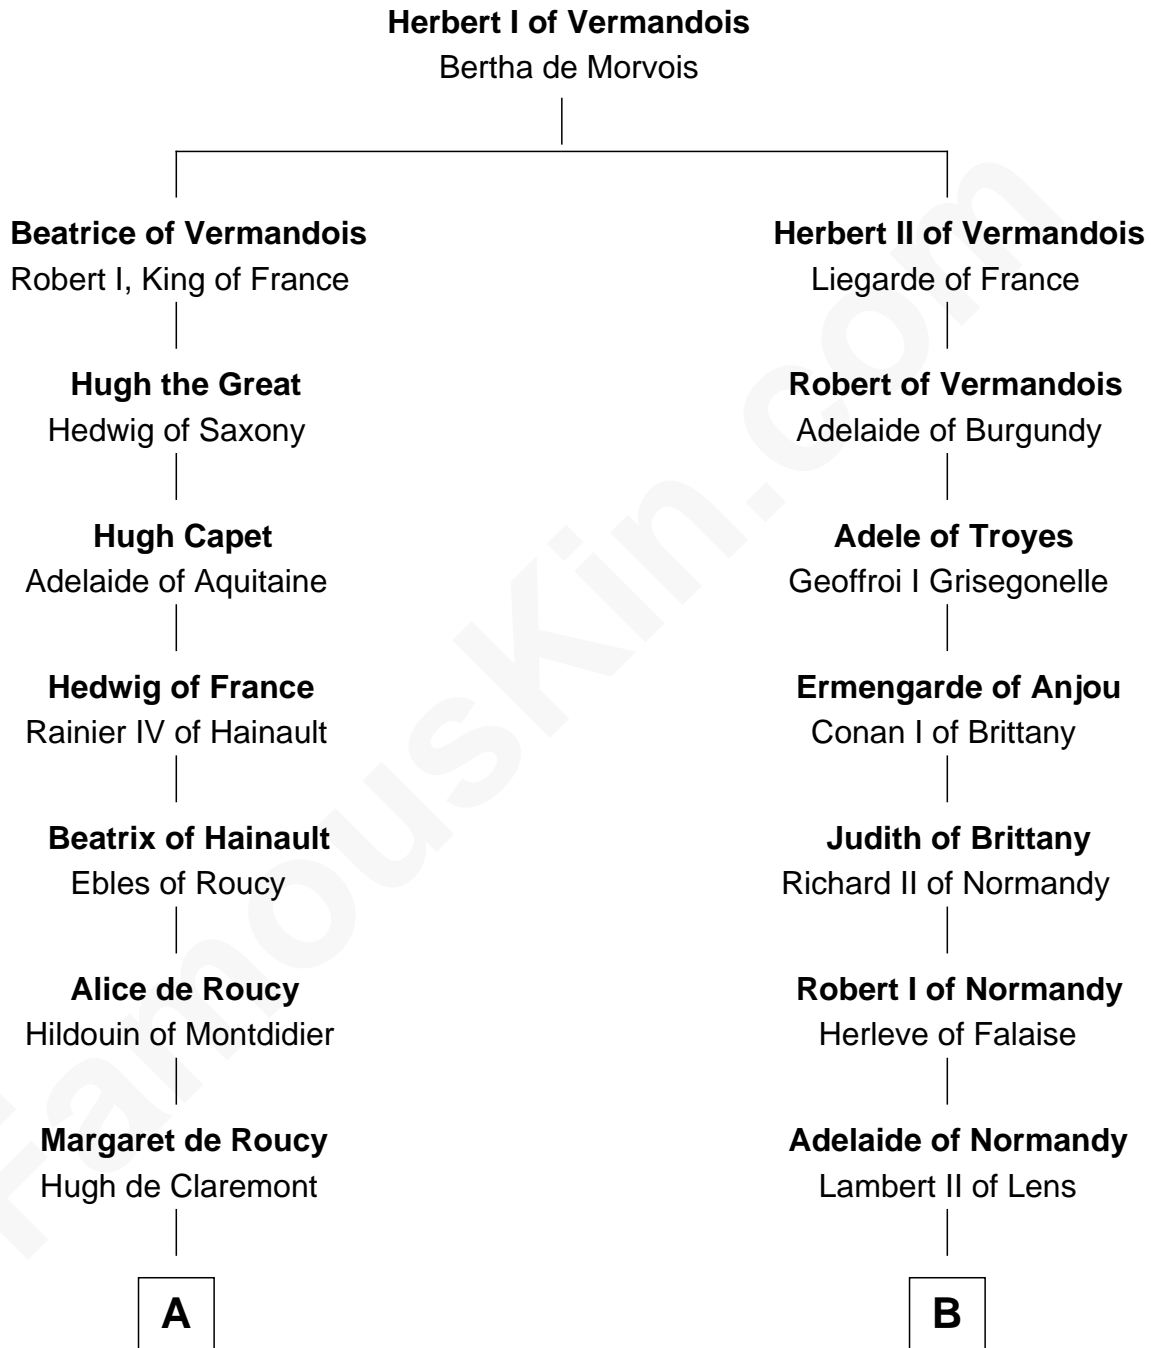

FamousKin.com Relationship Chart of

John Fitz Robert

Magna Carta Surety

11th cousin of

Saher de Quincy

Magna Carta Surety

A

Adeliza de Clermont-en-Beauvaisis

Gilbert Fitzrichard de Clare

Alice Fitzrichard de Clare

Aubrey de Vere

Alice de Vere

Sir Roger FitzRichard

Robert FitzRoger

Margaret de Chesney

John Fitz Robert

Magna Carta Surety

B

Judith of Lens

Waltheof II of Northumbria

Maud of Northumberland

Simon I de St. Liz

Maud de St. Liz

Saher I de Quincy