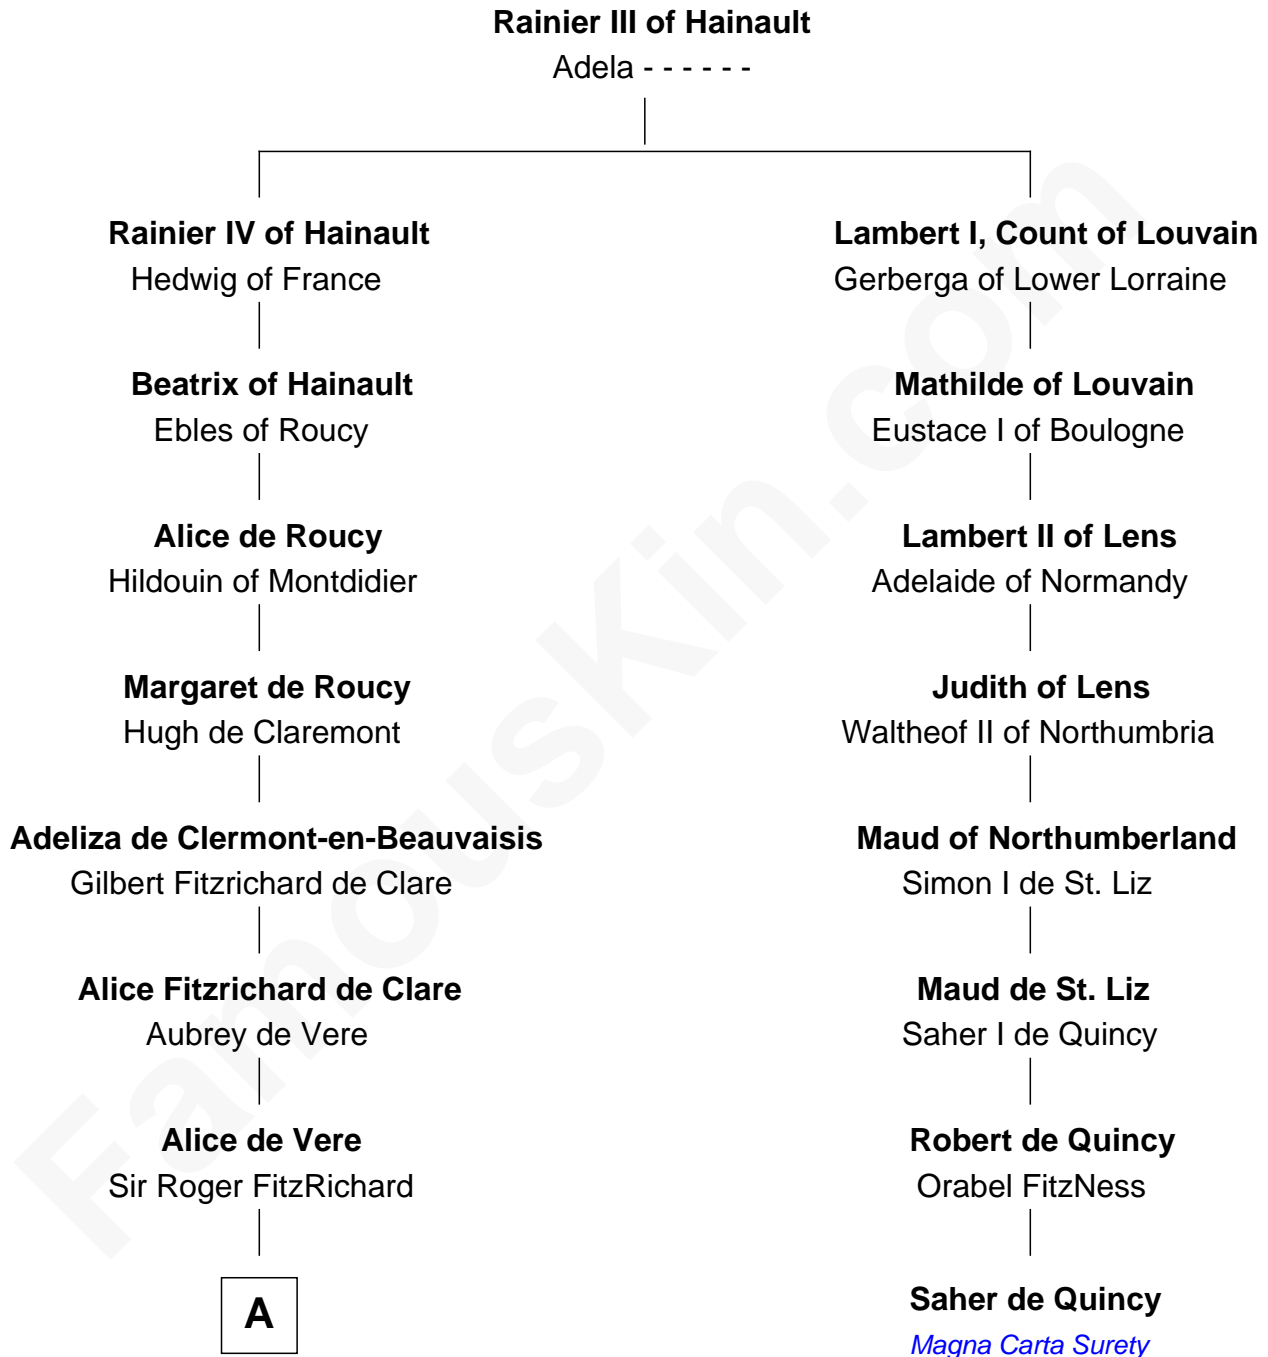

FamousKin.com Relationship Chart of

John Fitz Robert

Magna Carta Surety

7th cousin 1 time removed of

Saher de Quincy

Magna Carta Surety

A

Robert FitzRoger
Margaret de Chesney

John Fitz Robert
Magna Carta Surety

FamousKin.com