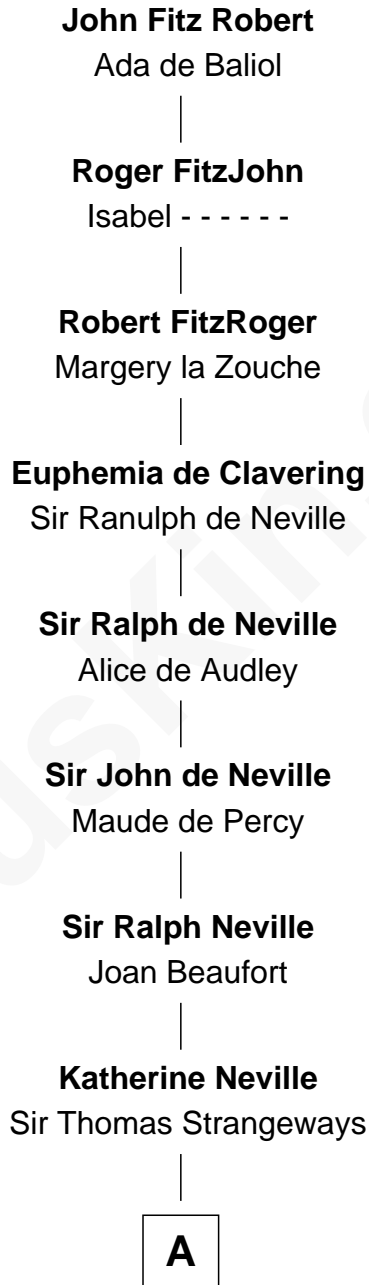

# FamousKin.com Relationship Chart of

**John Fitz Robert**

*Magna Carta Surety*

21st Great-grandfather of

**Dick Clark**

*Radio and TV Host*

**A**

**Joan Strangeways**  
Sir William Willoughby

**Cecily Willoughby**  
Sir Edward Sutton

**Sir John Sutton**  
Cecily Grey

**Sir Henry Dudley**  
----- Ashton

Probable

**Roger Dudley**  
Susanna Thorne

**Gov. Thomas Dudley**  
Dorothy York

**Mercy Dudley**  
Rev. John Woodbridge

George Barnard

—  
**George Barnard**

Jane Sophia Fuller

—  
**Charles Fuller Barnard**

Anna May Aldridge

—  
**Julia Fuller Barnard**

Richard Augustus Clark

—  
**Dick Clark**