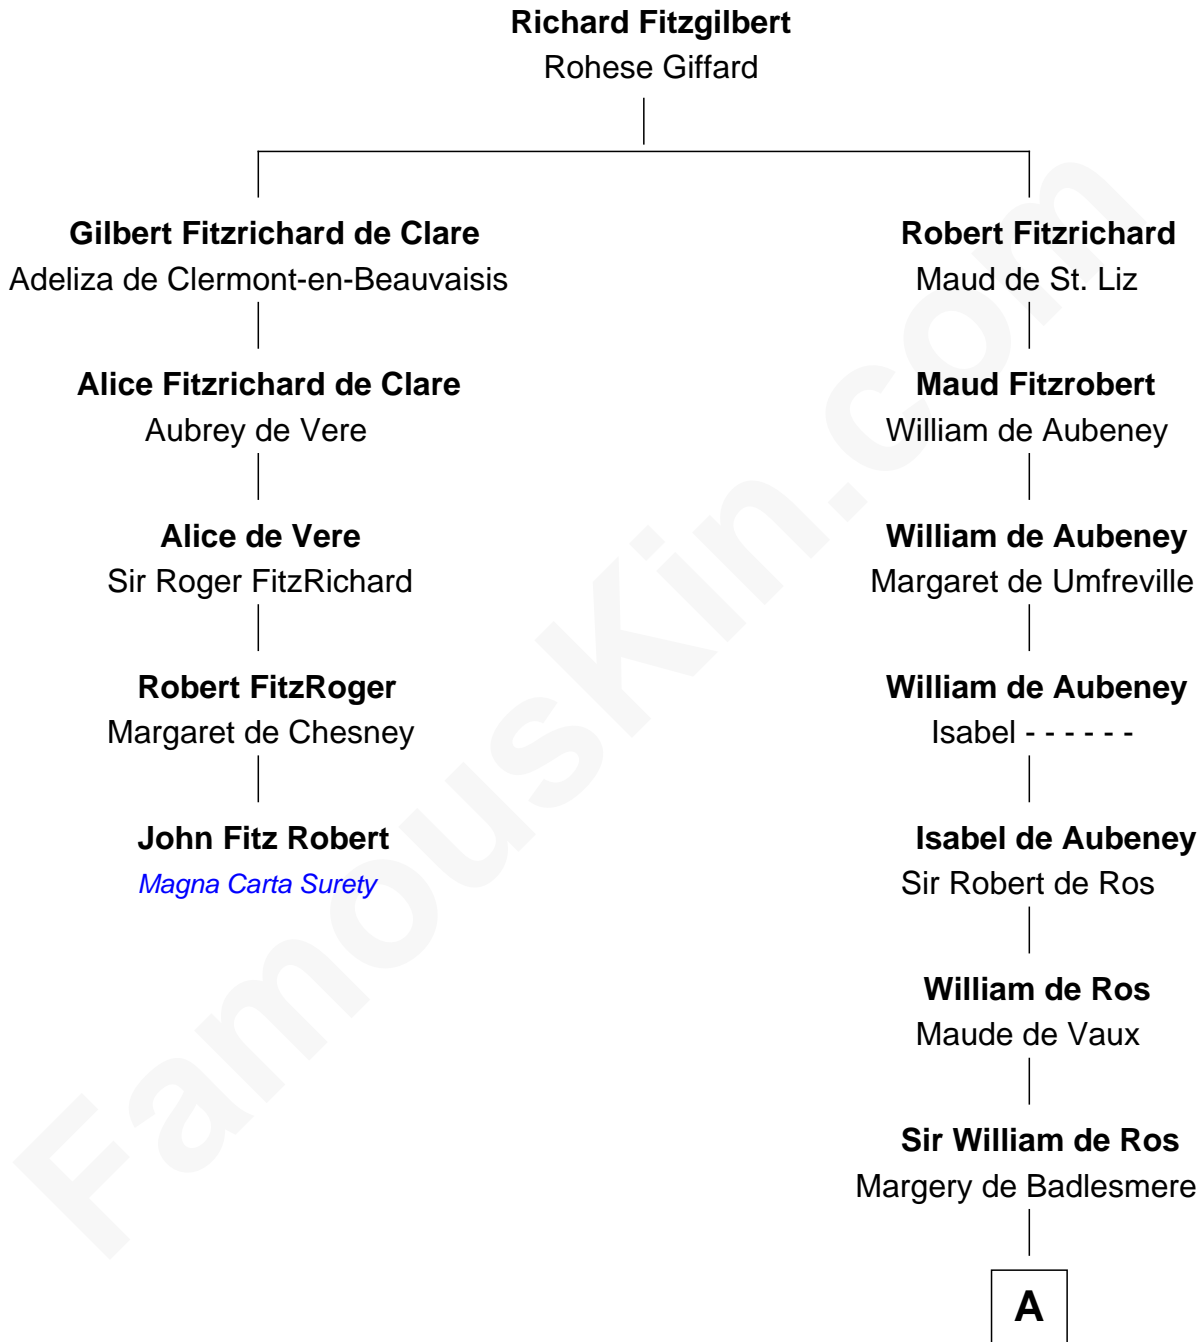

FamousKin.com Relationship Chart of

John Fitz Robert

Magna Carta Surety

4th cousin 9 times removed of

Anne Boleyn

2nd Wife of King Henry VIII

A

Maud de Roos