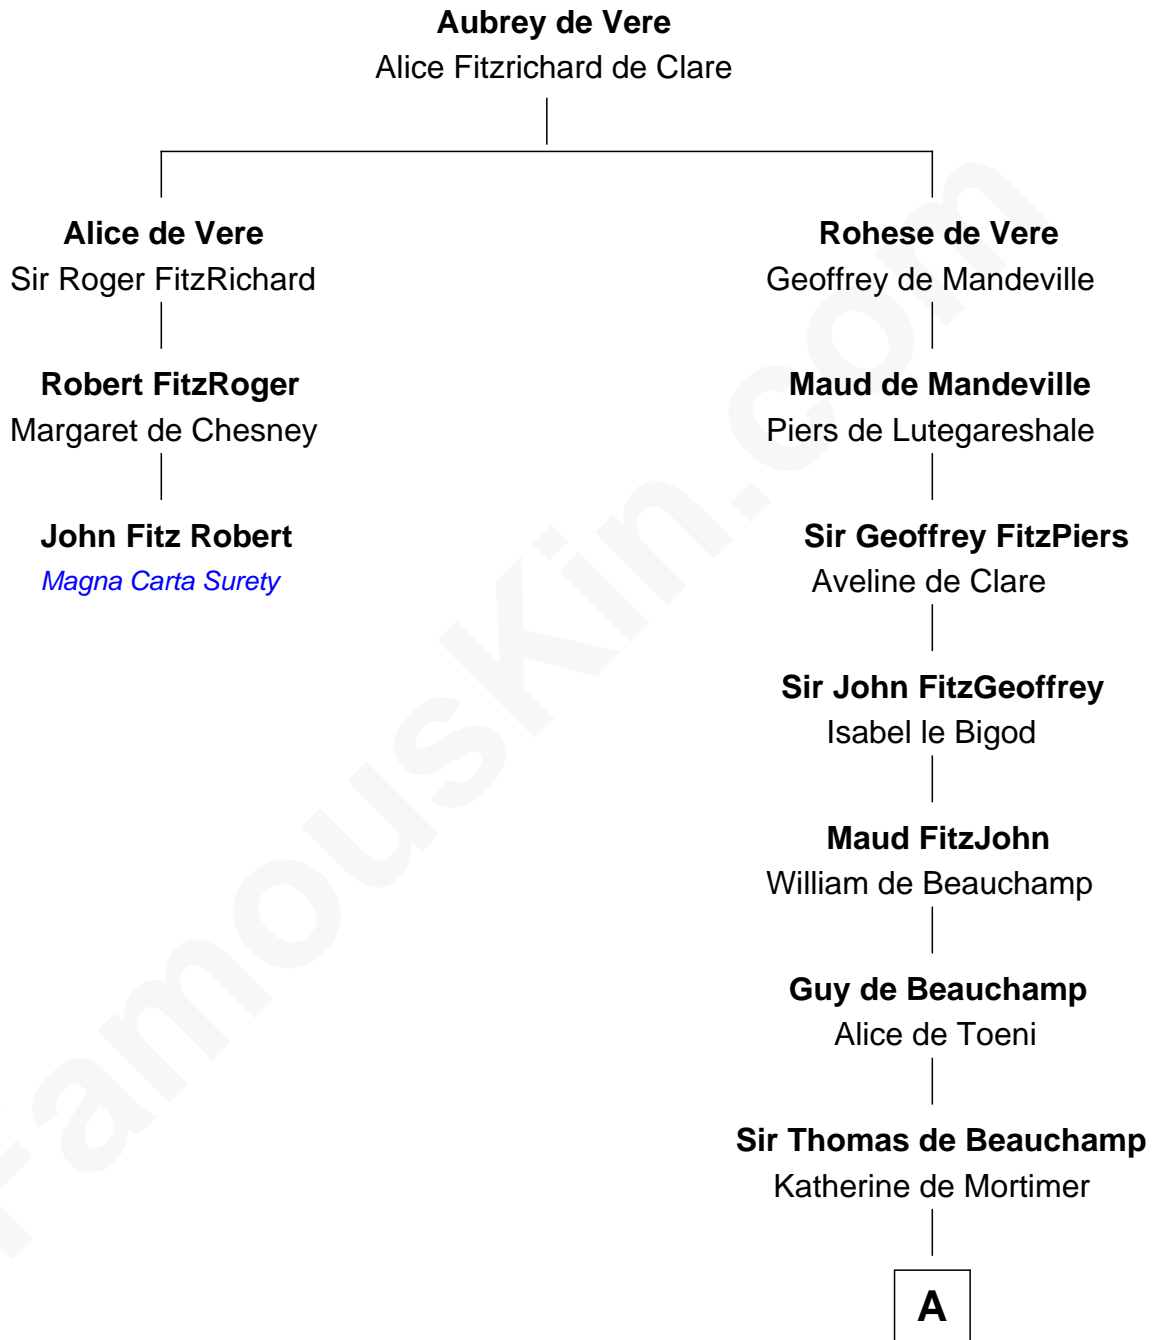

FamousKin.com Relationship Chart of

John Fitz Robert

Magna Carta Surety

2nd cousin 10 times removed of

Anne Boleyn

2nd Wife of King Henry VIII

A

—
Sir William Beauchamp

Joan Fitzalan

—
Joan Beauchamp

James Butler

—
Sir Thomas Butler

Anne Hankeford

—
Margaret Butler

Sir William Boleyn

—
Thomas Boleyn

Elizabeth Howard

—
Anne Boleyn

Wife of King Henry VIII