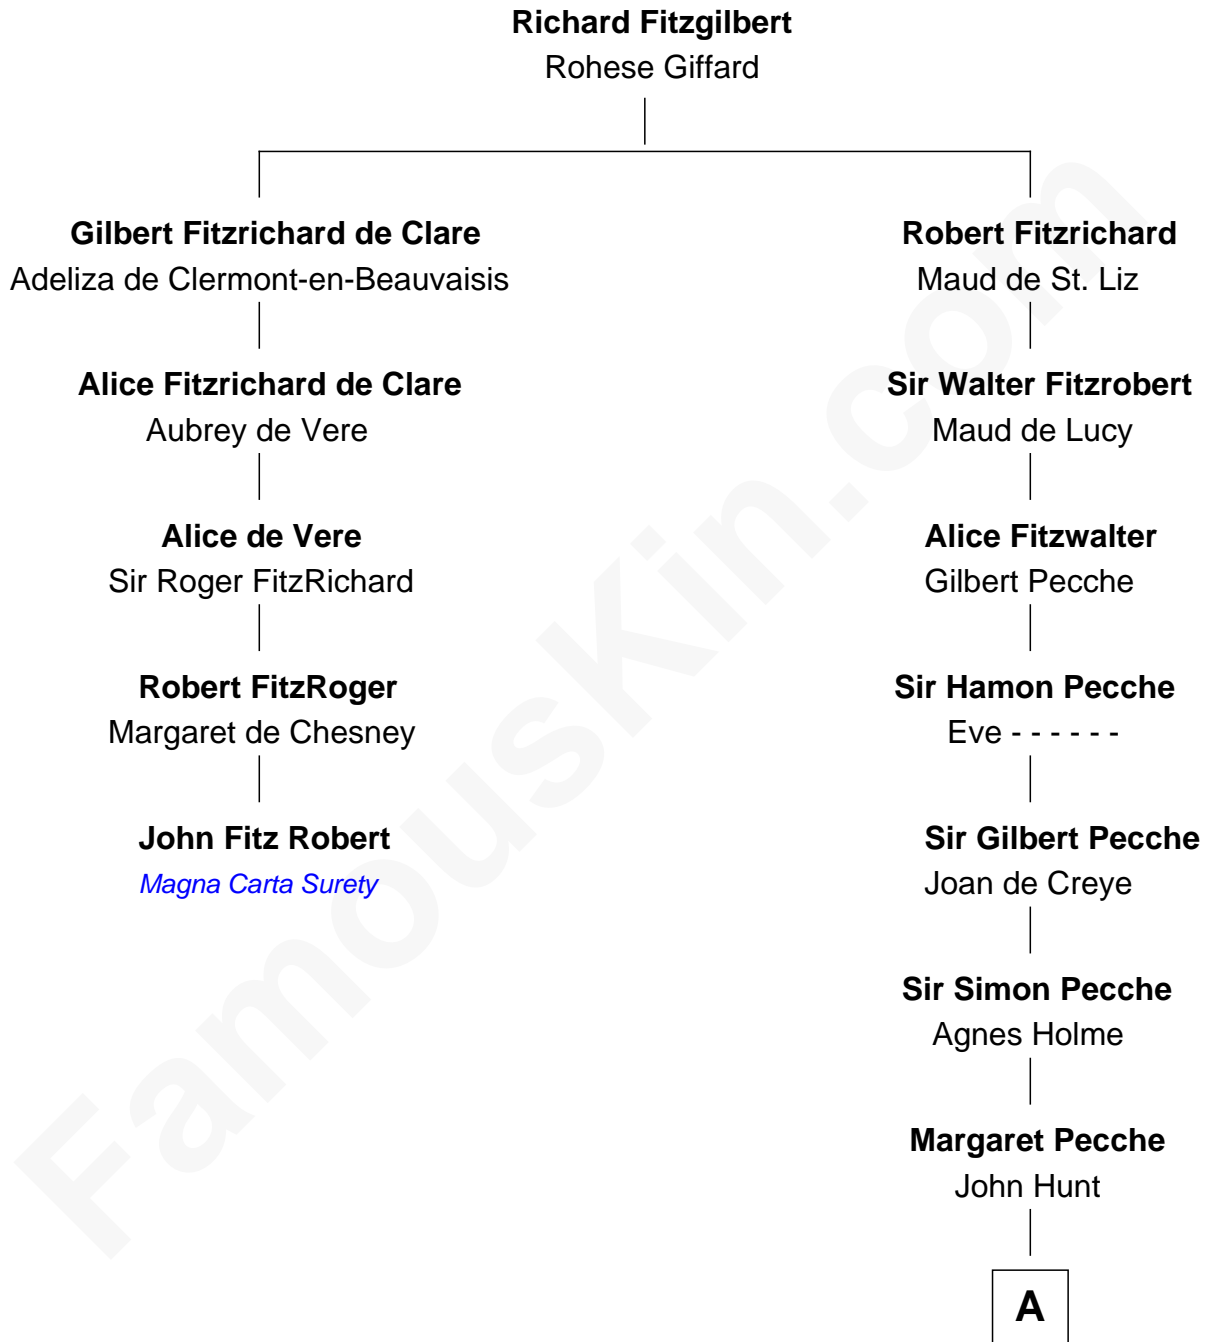

# FamousKin.com Relationship Chart of

**John Fitz Robert**

*Magna Carta Surety*

4th cousin 16 times removed of

**Jane (Appleton) Pierce**

*First Lady of President Franklin Pierce*

**A**

**Iodena Hunt**  
Thomas Cornish

**John Cornish**  
-----

**John Cornish**  
Agnes Walden

**Mary Cornish**  
Thomas Everard

**Henry Everard**  
-----

**Thomas Everard**  
Margaret Wiseman

**John Everard**  
Judith Bourne

**Judith Everard**  
Samuel Appleton