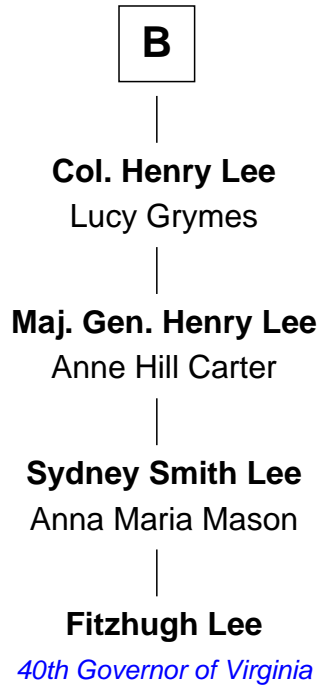

# FamousKin.com Relationship Chart of

**John Fitz Robert**

*Magna Carta Surety*

19th Great-grandfather of

**Fitzhugh Lee**

*40th Governor of Virginia*

**John Fitz Robert**

Ada de Baliol

**Margaret Eure**

Sir John Pudsey

**Sir Ralph Pudsey**

Margaret Tunstall

**Sir John Pudsey**

Grace Hamerton

**A**

**A**

**Henry Pudsey**  
Margaret Conyers

**Rowland Pudsey**  
Edith Hare

**William Pudsey**  
Eleanor Montfort

**Robert Pudsey**  
Eleanor Harman

**George Pudsey**  
Matilda Cotton

**Dorothy Pudsey**  
Gawen Grosvenor

**Winifred Grosvenor**  
Thomas Corbin

**Henry Corbin**  
Alice Eltonhead

**Laetitia Corbin**  
Richard Lee

**Henry Lee**  
Mary Bland

**B**

FamousKin.com