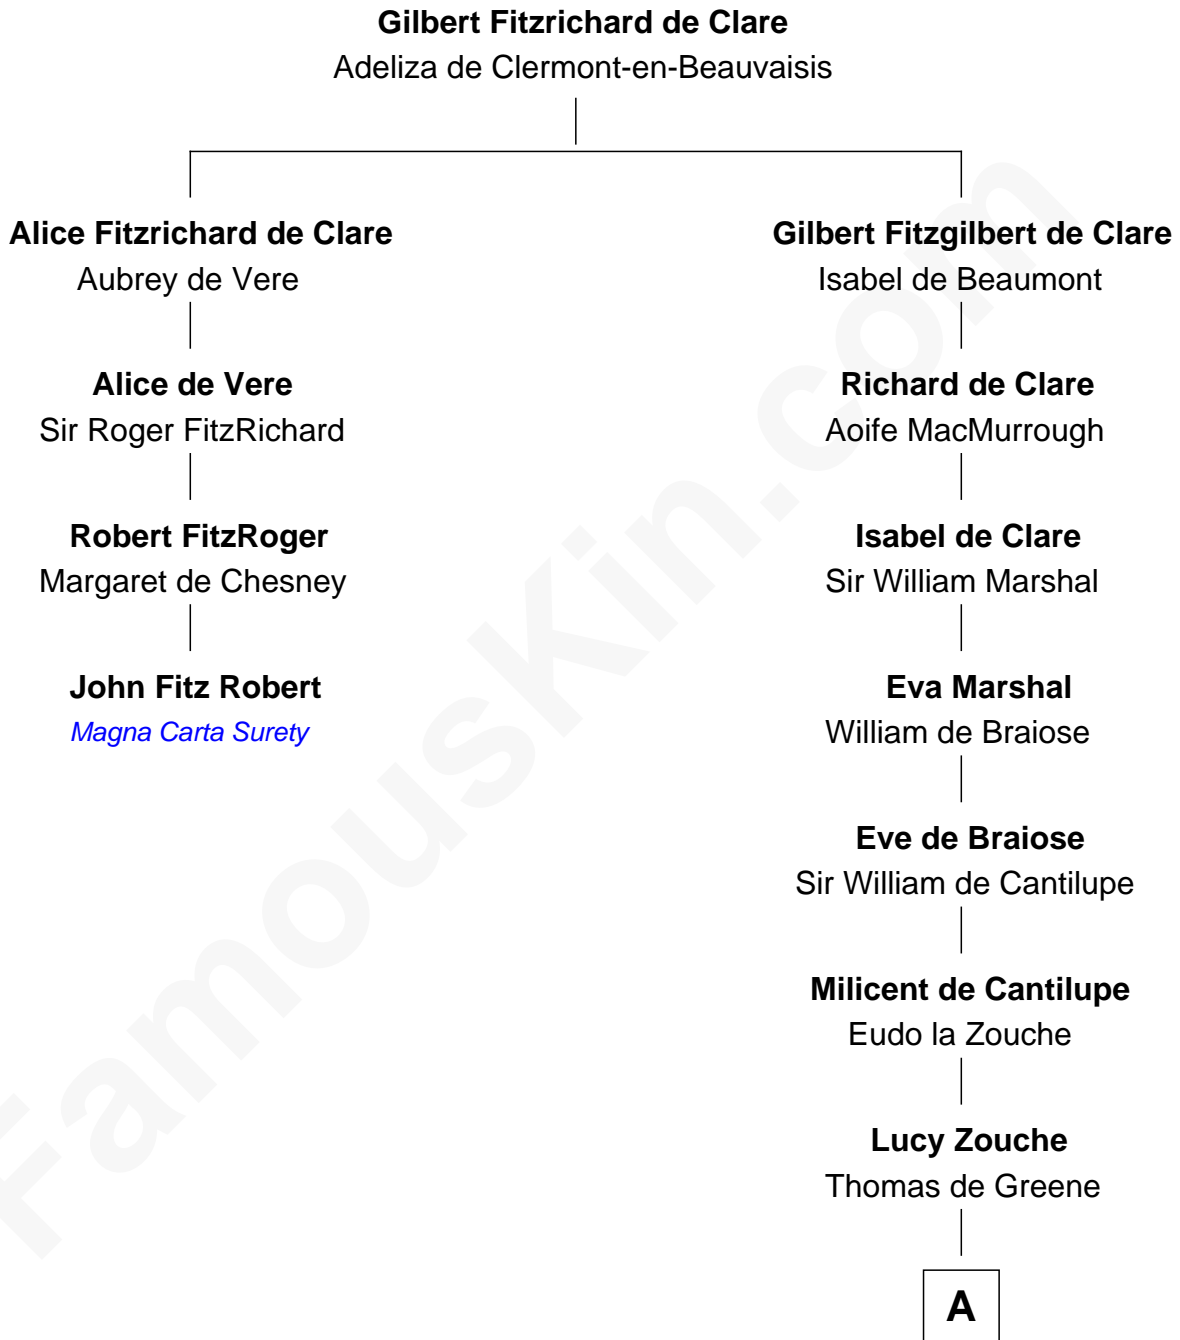

FamousKin.com Relationship Chart of

John Fitz Robert

Magna Carta Surety

3rd cousin 13 times removed of

Robert Catesby

Leader of Gunpowder Plot

A

Sir Henry Greene

Katherine Drayton

Agnes Greene

Sir William la Zouche

Sir William la Zouche

Elizabeth - - - - -

William Zouche

Elizabeth St. John

Margaret Zouche

Anne Throckmorton

Robert Catesby

Leader of Gunpowder Plot