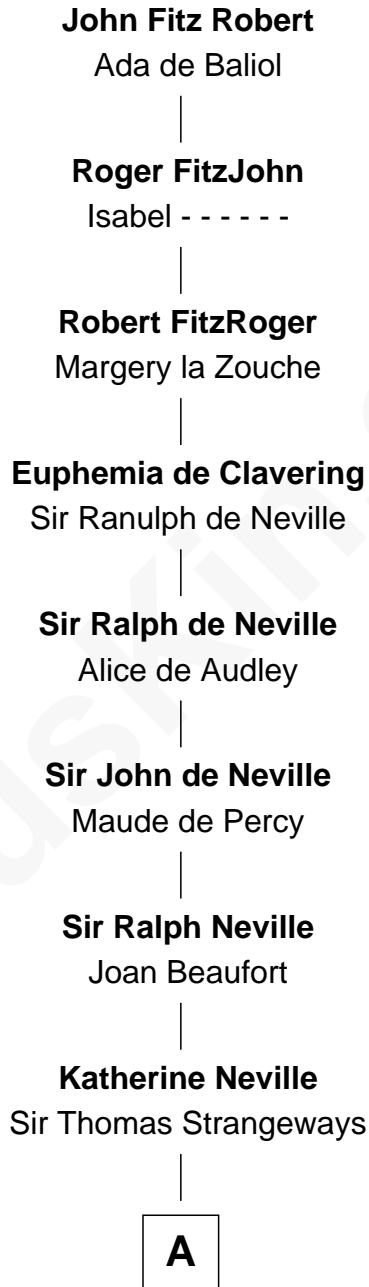

FamousKin.com Relationship Chart of

John Fitz Robert

Magna Carta Surety

24th Great-grandfather of

John Cena

Movie Actor and WWE Pro Wrestler

A

Joan Strangeways
Sir William Willoughby

Cecily Willoughby
Sir Edward Sutton

Sir John Sutton
Cecily Grey

Sir Henry Dudley
----- Ashton

Probable

Roger Dudley
Susanna Thorne

Gov. Thomas Dudley
Dorothy York

Patience Dudley
Maj. Gen. Daniel Denison

Elizabeth Denison
Rev. John Rogers