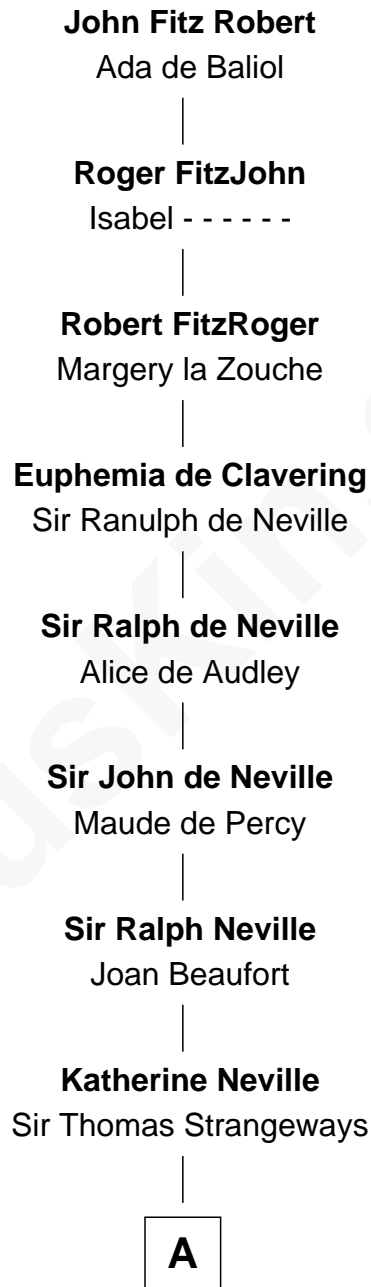

# FamousKin.com Relationship Chart of

**John Fitz Robert**

*Magna Carta Surety*

22nd Great-grandfather of

**J. K. Simmons**

*TV and Movie Actor*

**A**

**Joan Strangeways**  
Sir William Willoughby

**Cecily Willoughby**  
Sir Edward Sutton

**Sir John Sutton**  
Cecily Grey

**Sir Henry Dudley**  
----- Ashton

Probable

**Roger Dudley**  
Susanna Thorne

**Gov. Thomas Dudley**  
Dorothy York

**Anne Dudley**  
Gov. Simon Bradstreet

**John Bradstreet**  
Sarah Perkins

**Mercy Bradstreet**  
John Hazen

**Daniel Hazen**  
Rachel Schritchfield

**B**

**B**

**Ziba Hazen**  
Katrina Sharp

**Jacob Hazen**  
Jane B. Mitchell

**Sedgwick Russell Hazen**  
Mary Isabelle Barr