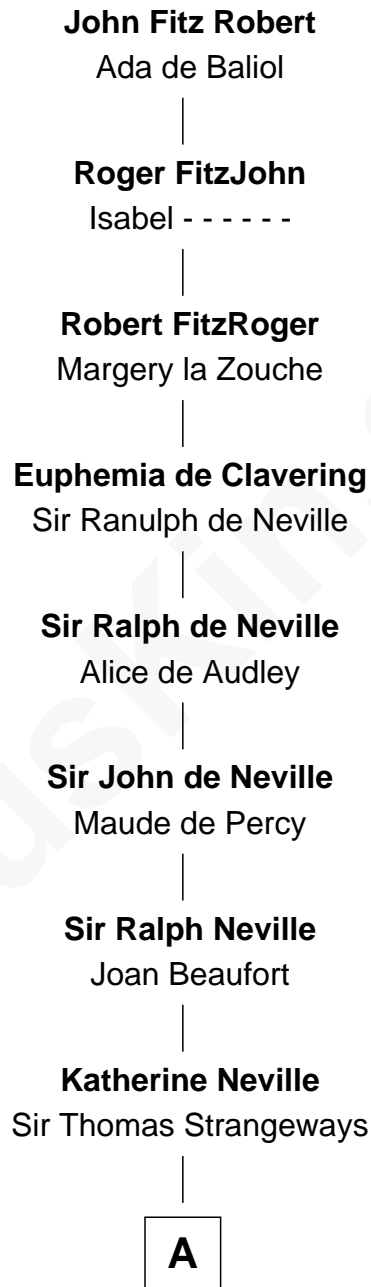

# FamousKin.com Relationship Chart of

**John Fitz Robert**

*Magna Carta Surety*

20th Great-grandfather of

**Dr. H. H. Holmes**

*Serial Killer aka "Devil in the White City"*

**A**

**Joan Strangeways**  
Sir William Willoughby

**Cecily Willoughby**  
Sir Edward Sutton

**Sir John Sutton**  
Cecily Grey

**Sir Henry Dudley**  
----- Ashton

Probable

**Roger Dudley**  
Susanna Thorne

**Gov. Thomas Dudley**  
Dorothy York

**Rev. Samuel Dudley**  
Mary Byley

**Mary Dudley**  
Dr. Samuel Hardy

**Theophilus Hardy**  
Sarah Follett

**Mary Hardy**  
Richard Smith

**B**

**B**

—  
**Sarah Smith**

Edward Scribner Mudgett

—  
**Samuel Mudgett**

Mary Morrill

—  
**Scribner Mudgett**

Nancy Prescott

—  
**Levi Horton Mudgett**

Theodate Page Price

—  
**Dr. H. H. Holmes**

*Serial Killer Dr. H. H. Holmes*

FamousKin.com