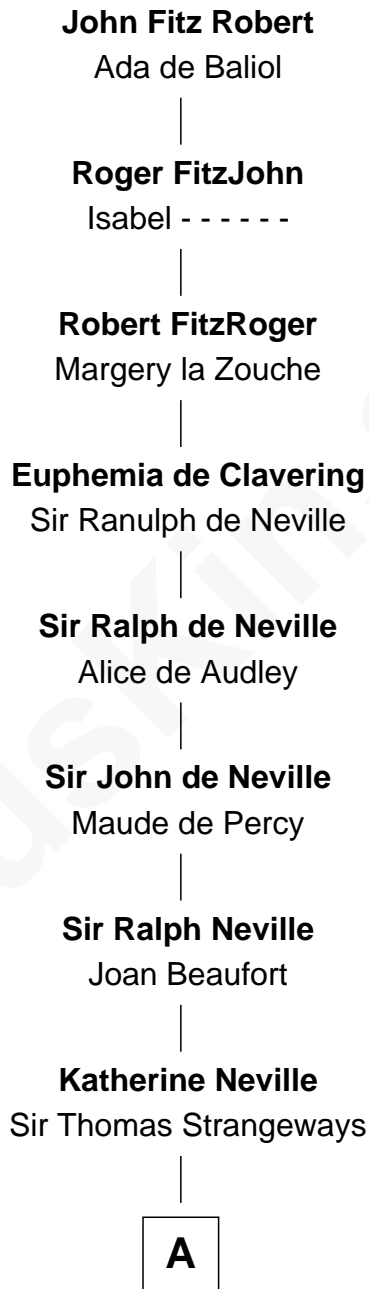

# FamousKin.com Relationship Chart of

**John Fitz Robert**

*Magna Carta Surety*

23rd Great-grandfather of

**James Taylor**

*Singer-Songwriter*

**A**

**Joan Strangeways**  
Sir William Willoughby

**Cecily Willoughby**  
Sir Edward Sutton

**Sir John Sutton**  
Cecily Grey

**Sir Henry Dudley**  
----- Ashton

Probable

**Roger Dudley**  
Susanna Thorne

**Gov. Thomas Dudley**  
Dorothy York

**Anne Dudley**  
Gov. Simon Bradstreet

**Dudley Bradstreet**  
Anne Wood

**Margaret Bradstreet**  
Job Tyler

**Job Tyler**  
Elizabeth Parker

**B**

**B**

**Hannah Tyler**

Joshua Hardy

**Hannah Hardy**

Henry Herman Woodard

**Gertrude Arline Woodard**

Dr. Isaac Montrose Taylor

**James Taylor**

*Singer-Songwriter*