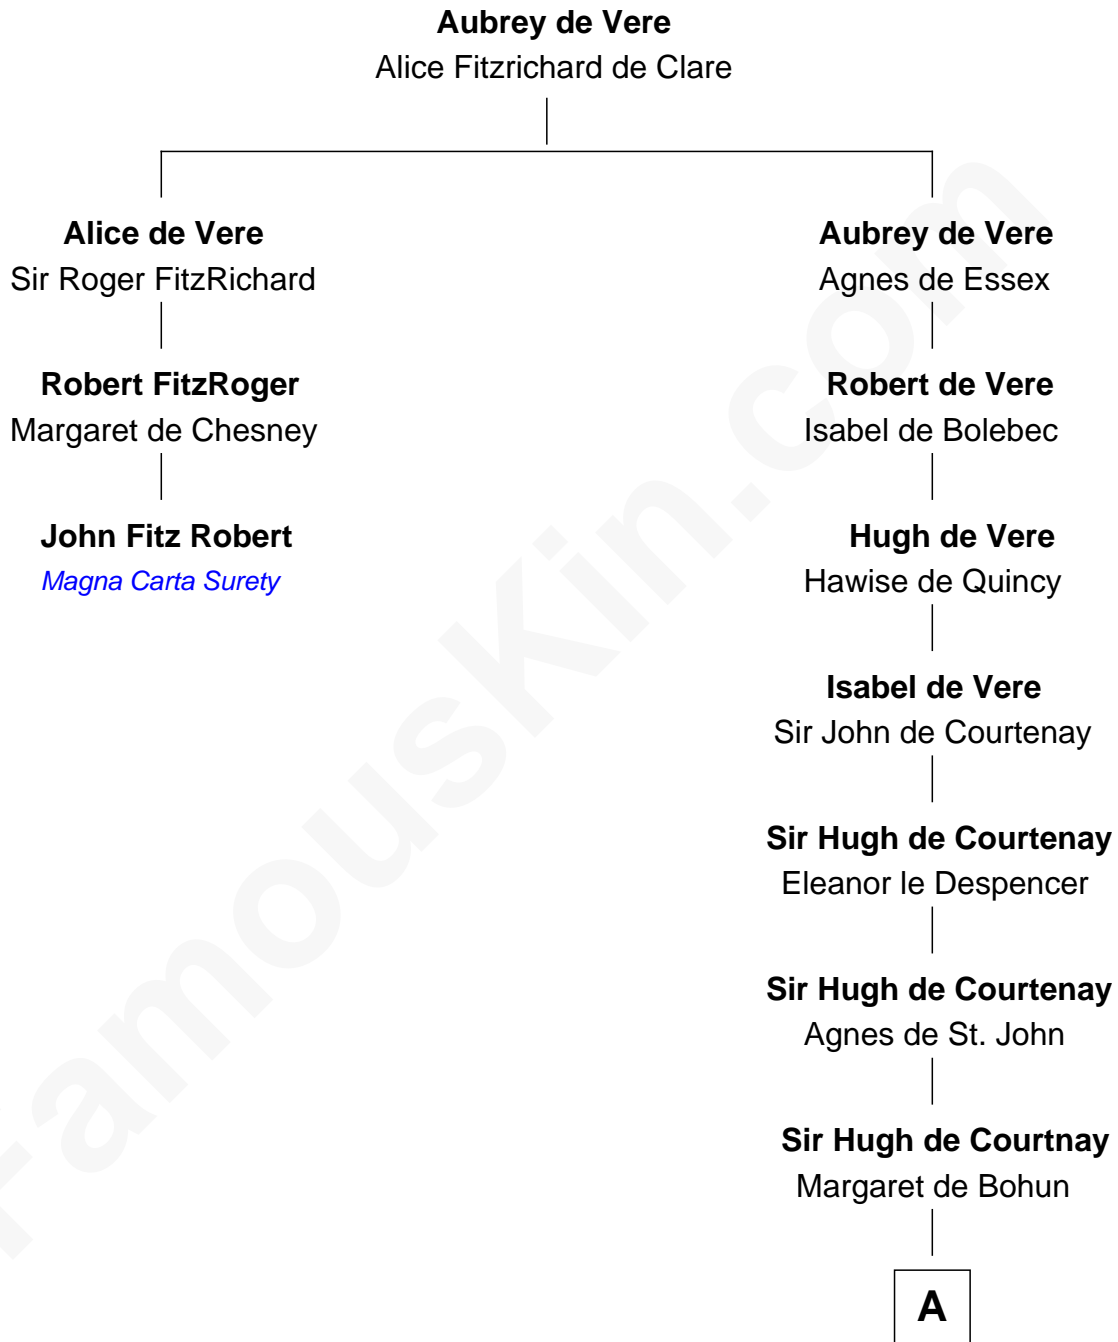

FamousKin.com Relationship Chart of

John Fitz Robert

Magna Carta Surety

2nd cousin 17 times removed of

Carter Braxton

Signer of the Declaration of Independence

A

Elizabeth de Courtnay

Sir Andrew Luttrell

Sir Hugh Luttrell

Catherine de Beaumont

Elizabeth Luttrell

John Stratton

Elizabeth Stratton

John Andrews

Elizabeth Andrews