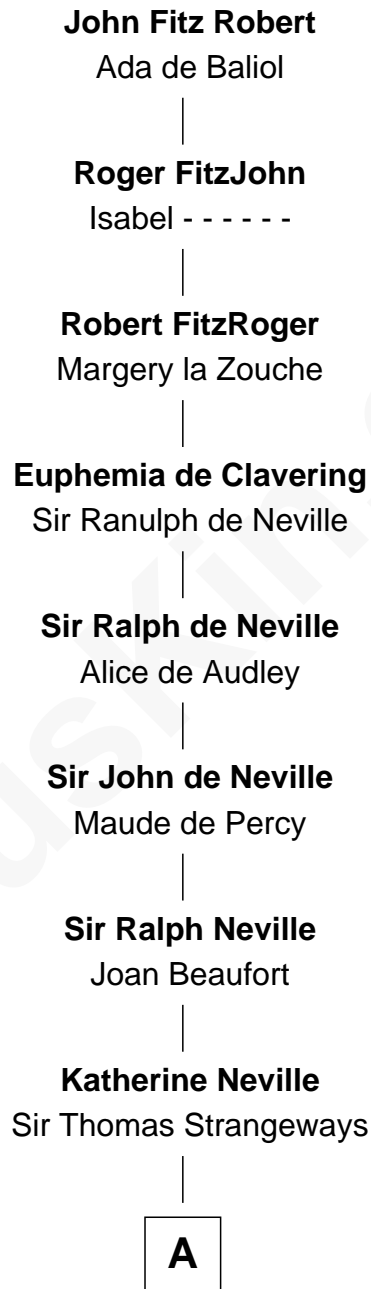

FamousKin.com Relationship Chart of

John Fitz Robert

Magna Carta Surety

19th Great-grandfather of

Seth Low

Mayor of New York City President of Columbia University

A

Joan Strangeways
Sir William Willoughby

Cecily Willoughby
Sir Edward Sutton

Sir John Sutton
Cecily Grey

Sir Henry Dudley
----- Ashton

Probable

Roger Dudley
Susanna Thorne

Gov. Thomas Dudley
Dorothy York

Anne Dudley
Gov. Simon Bradstreet

John Bradstreet
Sarah Perkins

Dorothy Bradstreet
Samuel Clark

Dorothy Clark
Elijah Porter

B

B

—
Thomas Porter

Ruth Allen

—
Mary Porter

Seth Low