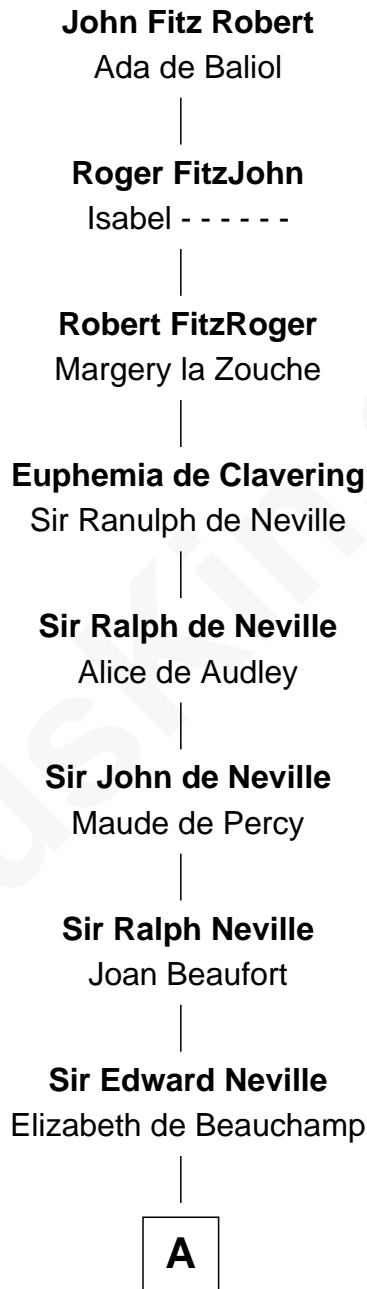

# FamousKin.com Relationship Chart of

**John Fitz Robert**

*Magna Carta Surety*

18th Great-grandfather of

**Lewis Carroll**

*Author of Alice in Wonderland*

**A**

—  
**Sir George Neville**

Margaret Fenne

—  
**Jane Neville**

Sir Henry Pole

—  
**Katherine Pole**

Sir Francis Hastings

—  
**George Hastings**

Dorothy Port

—  
**Francis Hastings**

Sarah Harington

—  
**Catherine Hastings**

Philip Stanhope

—  
**Sarah Stanhope**

Sir Richard de Hoghton

—  
**Sir Charles Hoghton**

Mary Skeffington

—  
**Lucy Hoghton**