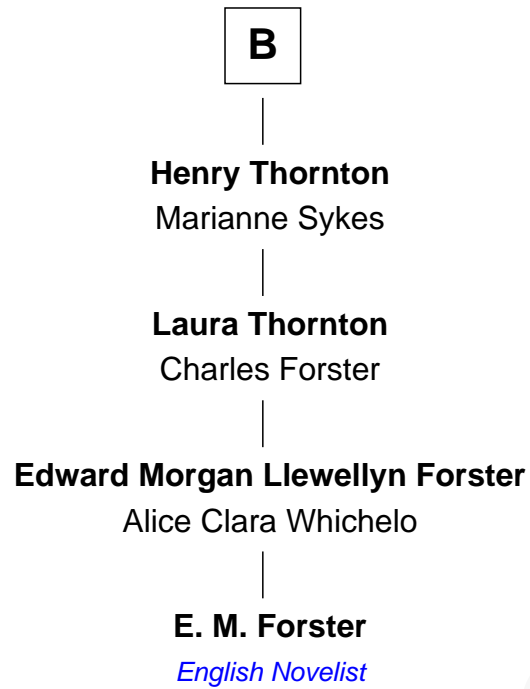

FamousKin.com Relationship Chart of

John Fitz Robert

Magna Carta Surety

19th Great-grandfather of

E. M. Forster

English Novelist

A

—
Sir George Neville

Margaret Fenne

—
Jane Neville

Sir Henry Pole

—
Katherine Pole

Sir Francis Hastings

—
George Hastings

Dorothy Port

—
Francis Hastings

Sarah Harington

—
Catherine Hastings

Philip Stanhope

—
Sarah Stanhope

Sir Richard de Hoghton

—
Sir Charles Hoghton

Mary Skeffington

—
Mary Hoghton

Samuel Watson

—
Lucy Watson

John Thornton

B

FamousKin.com