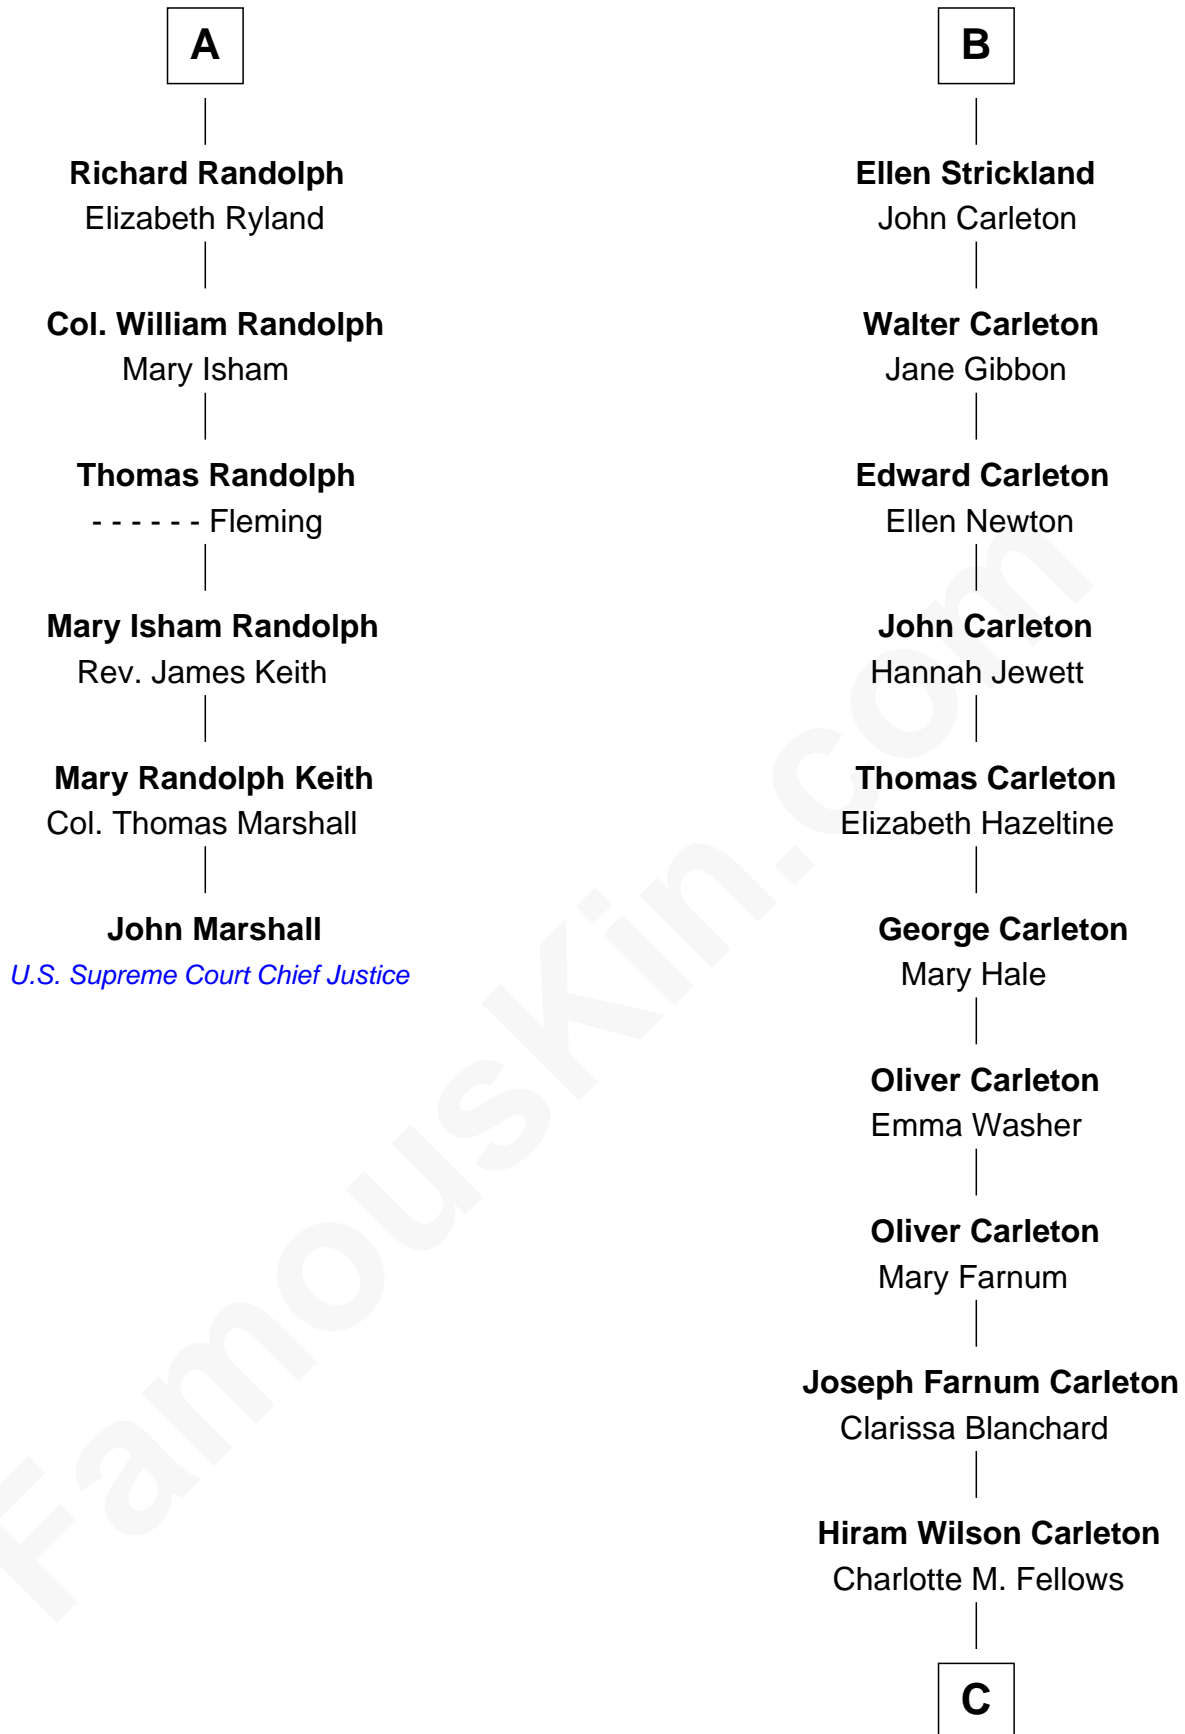

FamousKin.com

Relationship Chart of

John Marshall

4th Chief Justice of the U.S. Supreme Court

12th cousin 8 times removed of

Mickey Rourke
Movie Actor

Sir Ralph Neville

C

Joseph Clinton Carleton

Maud Alice Fitts

Hazel May Carleton

Leonard Ernest Cameron

Annette Elizabeth Cameron

Philip Andrew Rourke

Mickey Rourke

Movie Actor