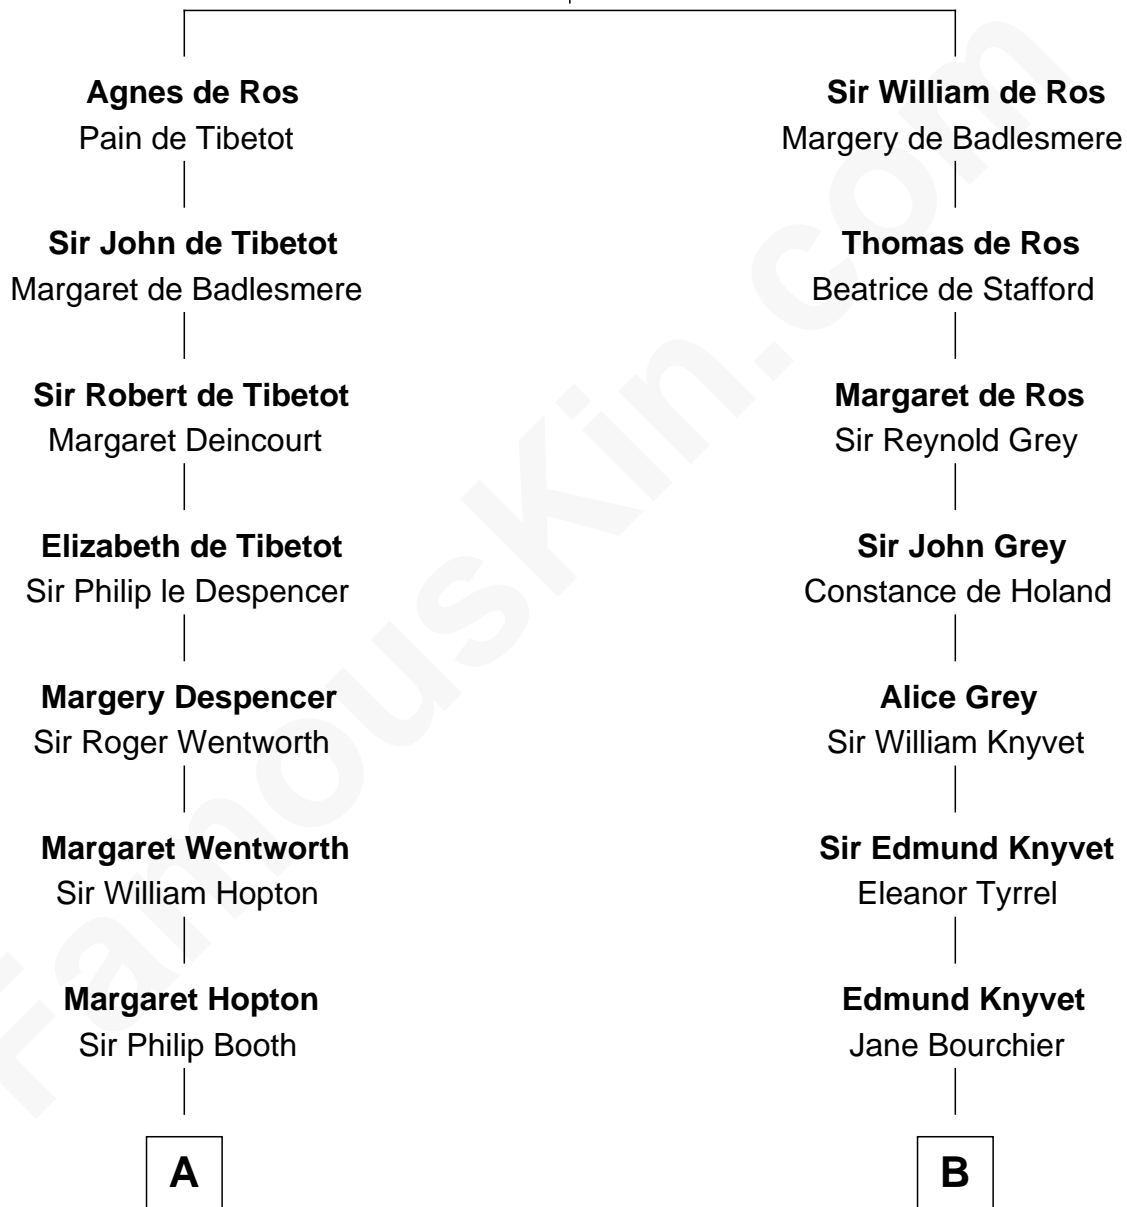

FamousKin.com Relationship Chart of

John Marshall

4th Chief Justice of the U.S. Supreme Court

17th cousin 4 times removed of

Story Musgrave

NASA Astronaut

William de Ros
Maude de Vaux

C

—
William Gray

Sarah Frances Loring

—
Edward Gray

Elizabeth Gray Story

—
Marguerite Gray

John Butler Swann

—
Marguerite Swann

Percy Musgrave

—
Story Musgrave

NASA Astronaut

FamousKin.com