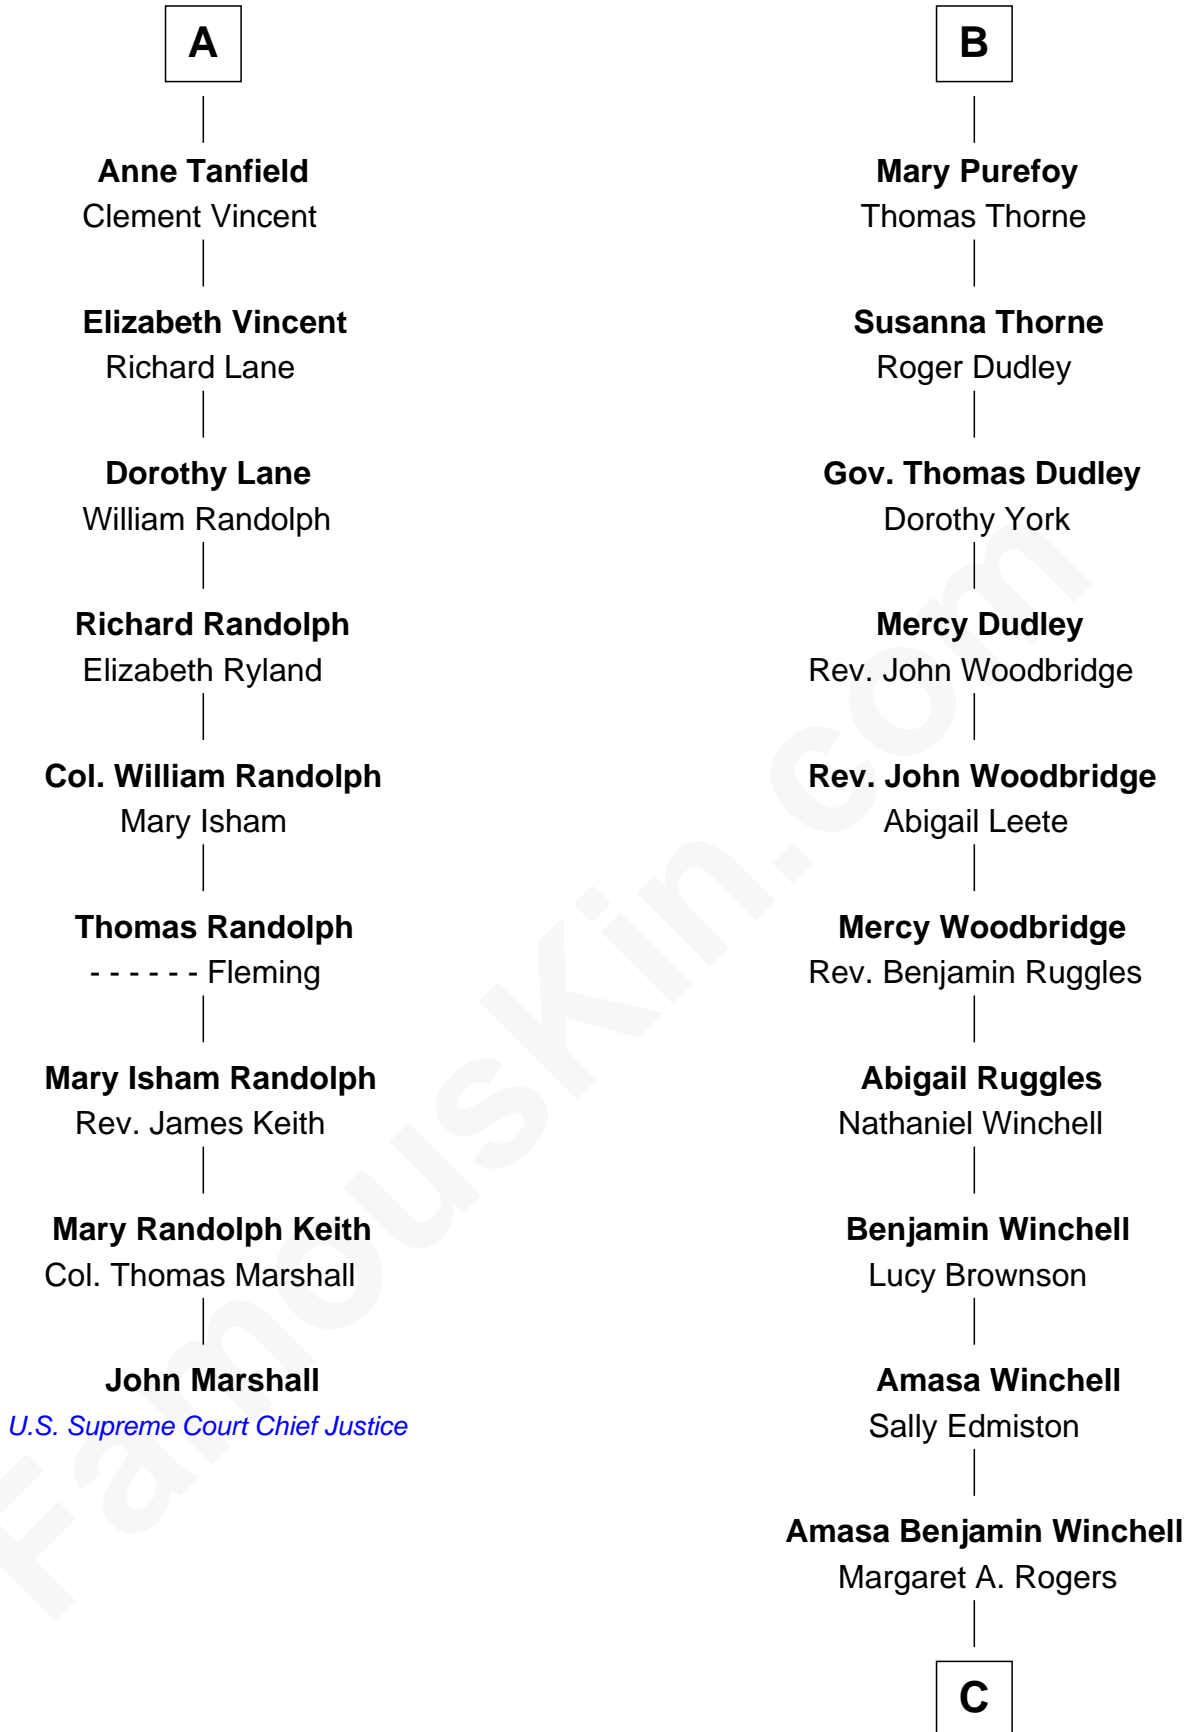

FamousKin.com

Relationship Chart of

John Marshall

4th Chief Justice of the U.S. Supreme Court

15th cousin 6 times removed of

Anna Faris

TV and Movie Actress

Sir John Howard

Alice de Bois

Sir Robert Howard

Margaret de Scales

Sir John Howard

Alice Tendring

Sir Robert Howard

Margaret Mowbray

Katherine Howard

Isabel Brome

John Denton

Alice Denton

Nicholas Purefoy

Edward Purefoy

Anne Fettiplace

B

C

Roger Williams Winchell

Arminta Vance

Veronica Ream Winchell

John Bathurst

Winchell Bathurst

Minnie Madie Meins

Karen Louise Bathurst

John Homan Faris