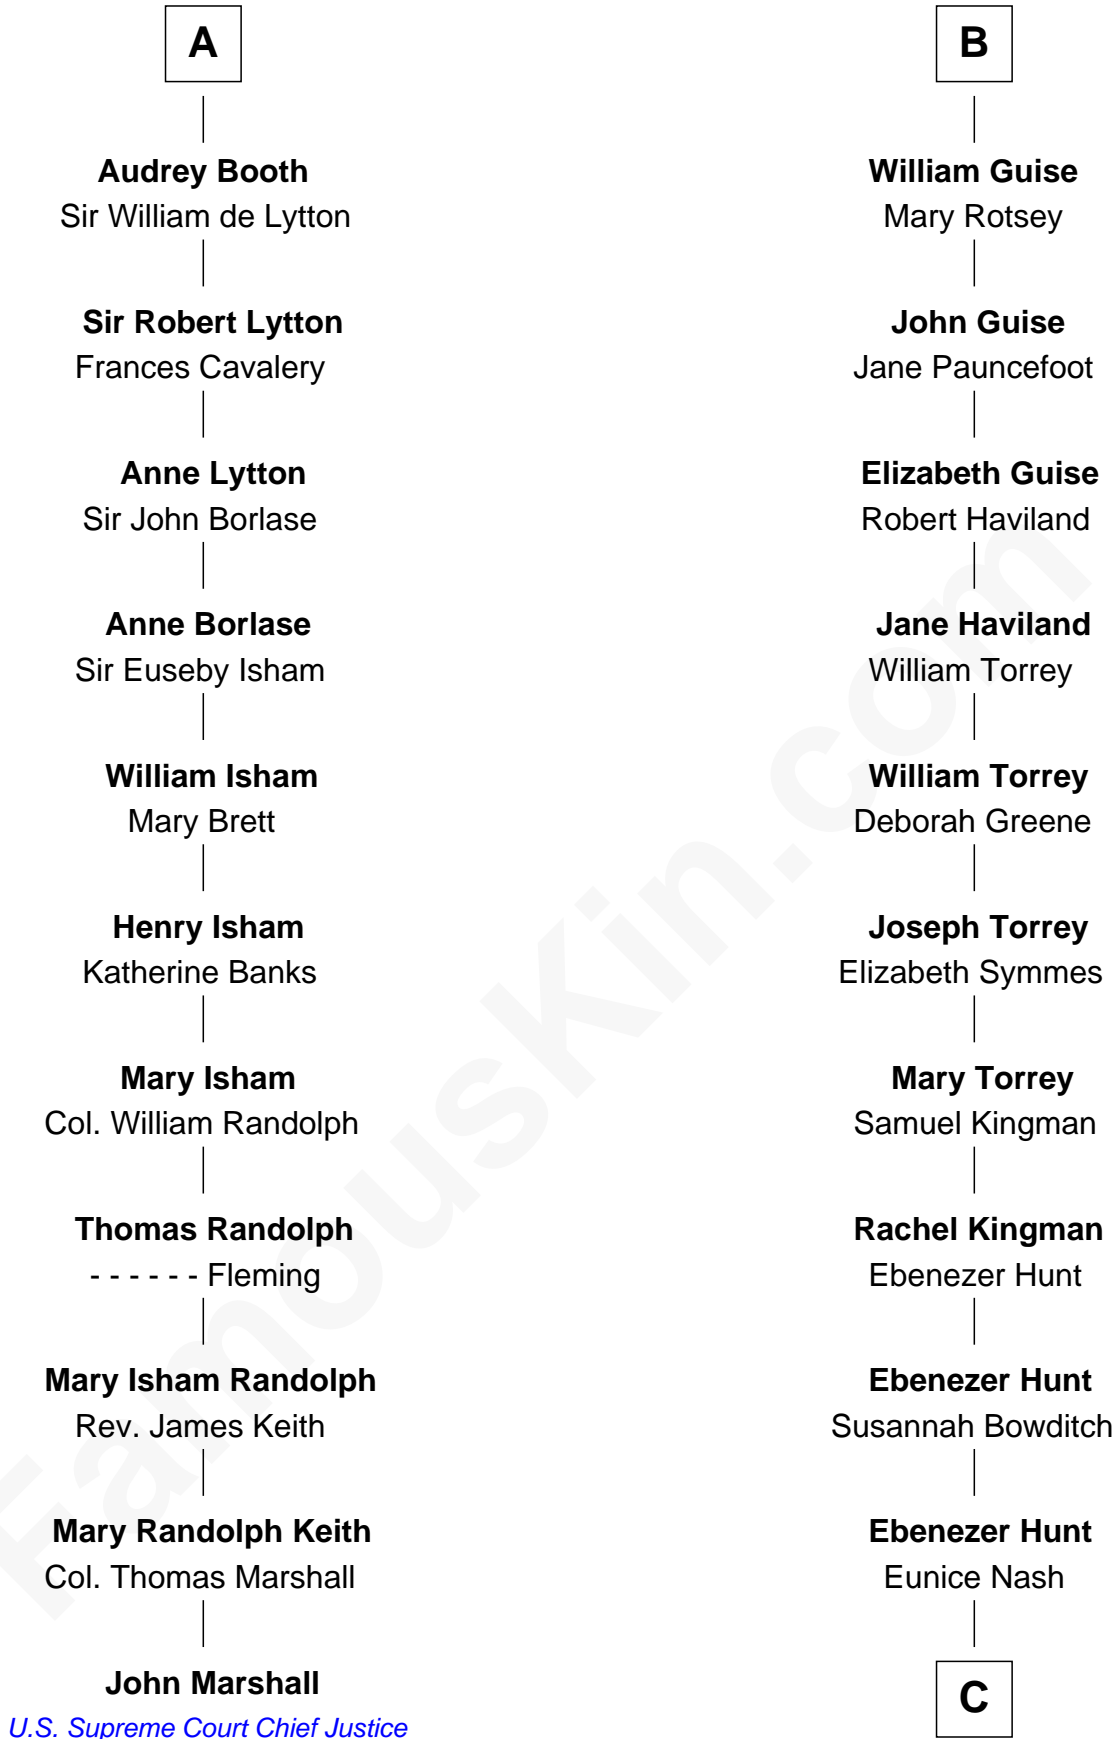

## Relationship Chart of

### John Marshall

4th Chief Justice of the U.S. Supreme Court

17th cousin 4 times removed of

**Linda Hunt**

TV and Movie Actress

**C**

**Charles Edwin Hunt**

Marcia E. Phillips