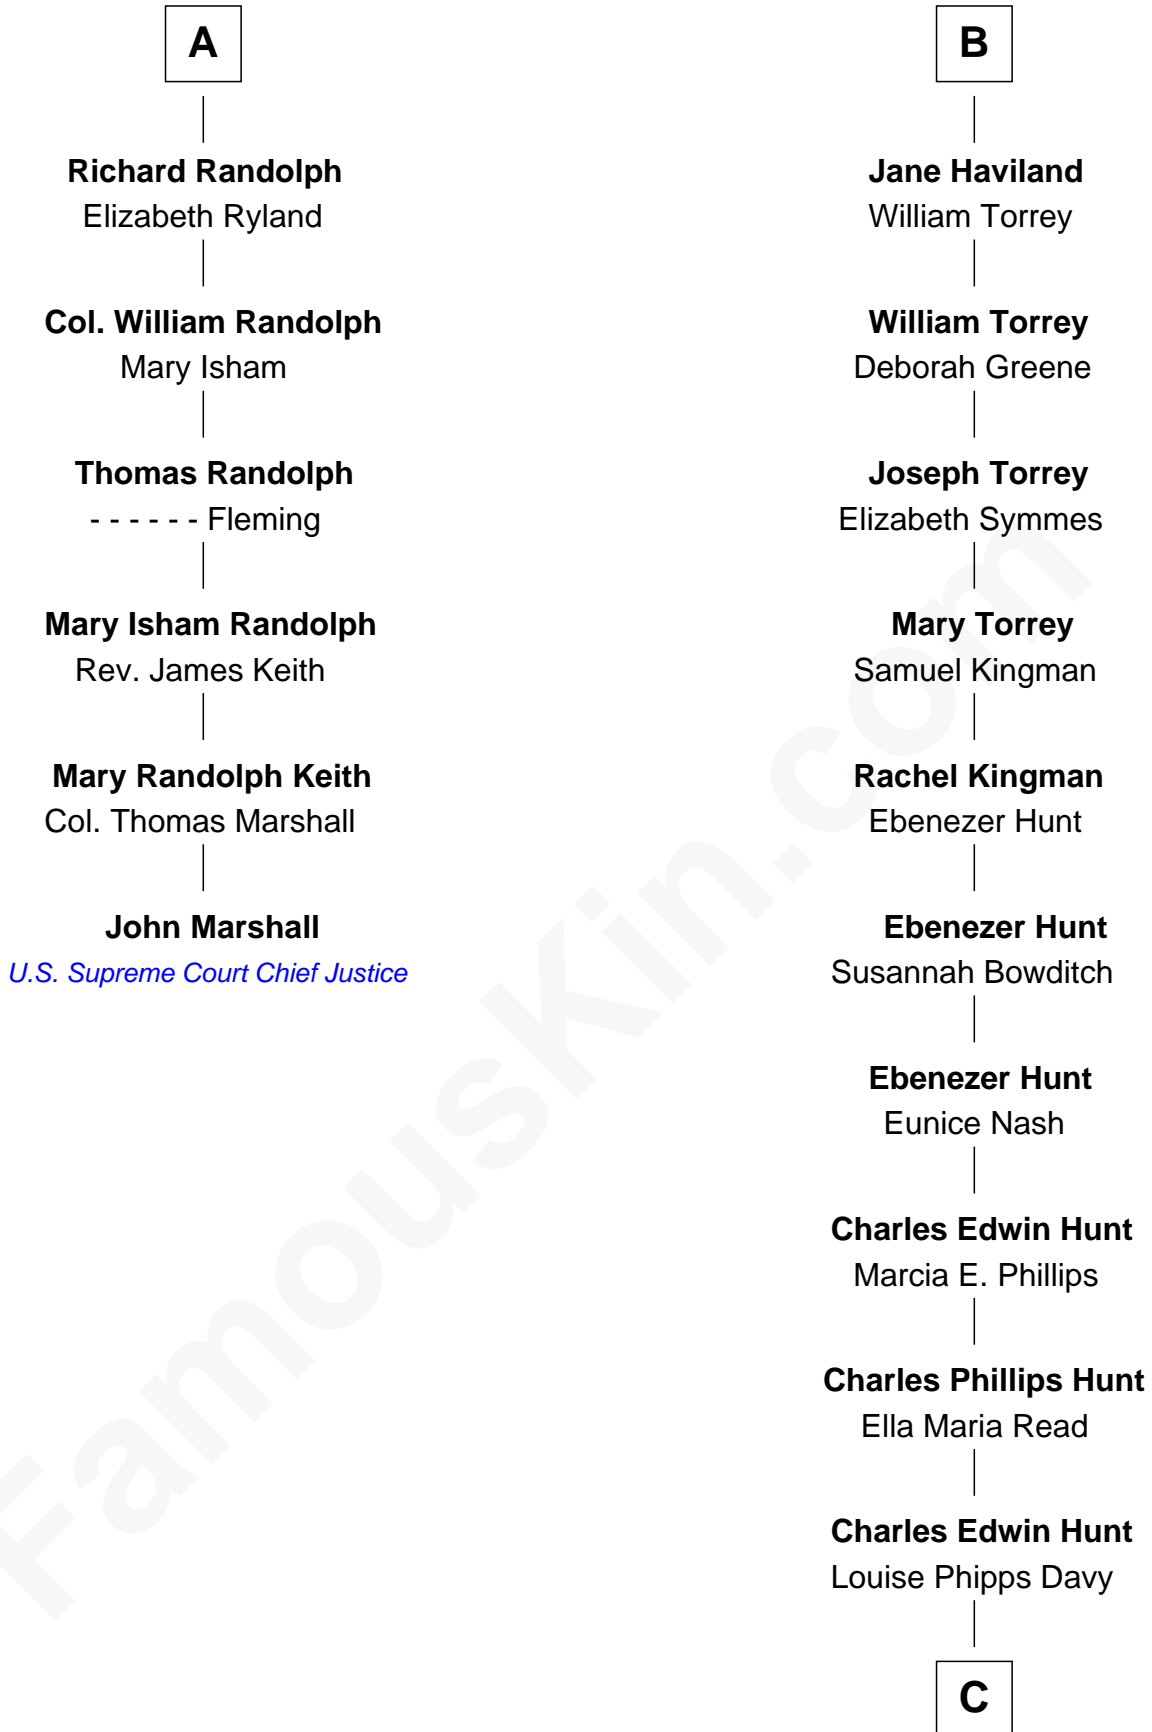

FamousKin.com Relationship Chart of

John Marshall

4th Chief Justice of the U.S. Supreme Court

12th cousin 6 times removed of

Linda Hunt

TV and Movie Actress

Sir Ralph Neville

Joan Beaufort

Anne Tanfield

Clement Vincent

Elizabeth Vincent

Richard Lane

Dorothy Lane

William Randolph

A

Eleanor Neville

Sir Henry Percy

Katherine Percy

Sir Edmund Grey

Anne Grey

Sir John Grey

Probable

Tacy Grey

John Guise

William Guise

Mary Rotsey

John Guise

Jane Pauncefoot

Elizabeth Guise

Robert Haviland

B

C