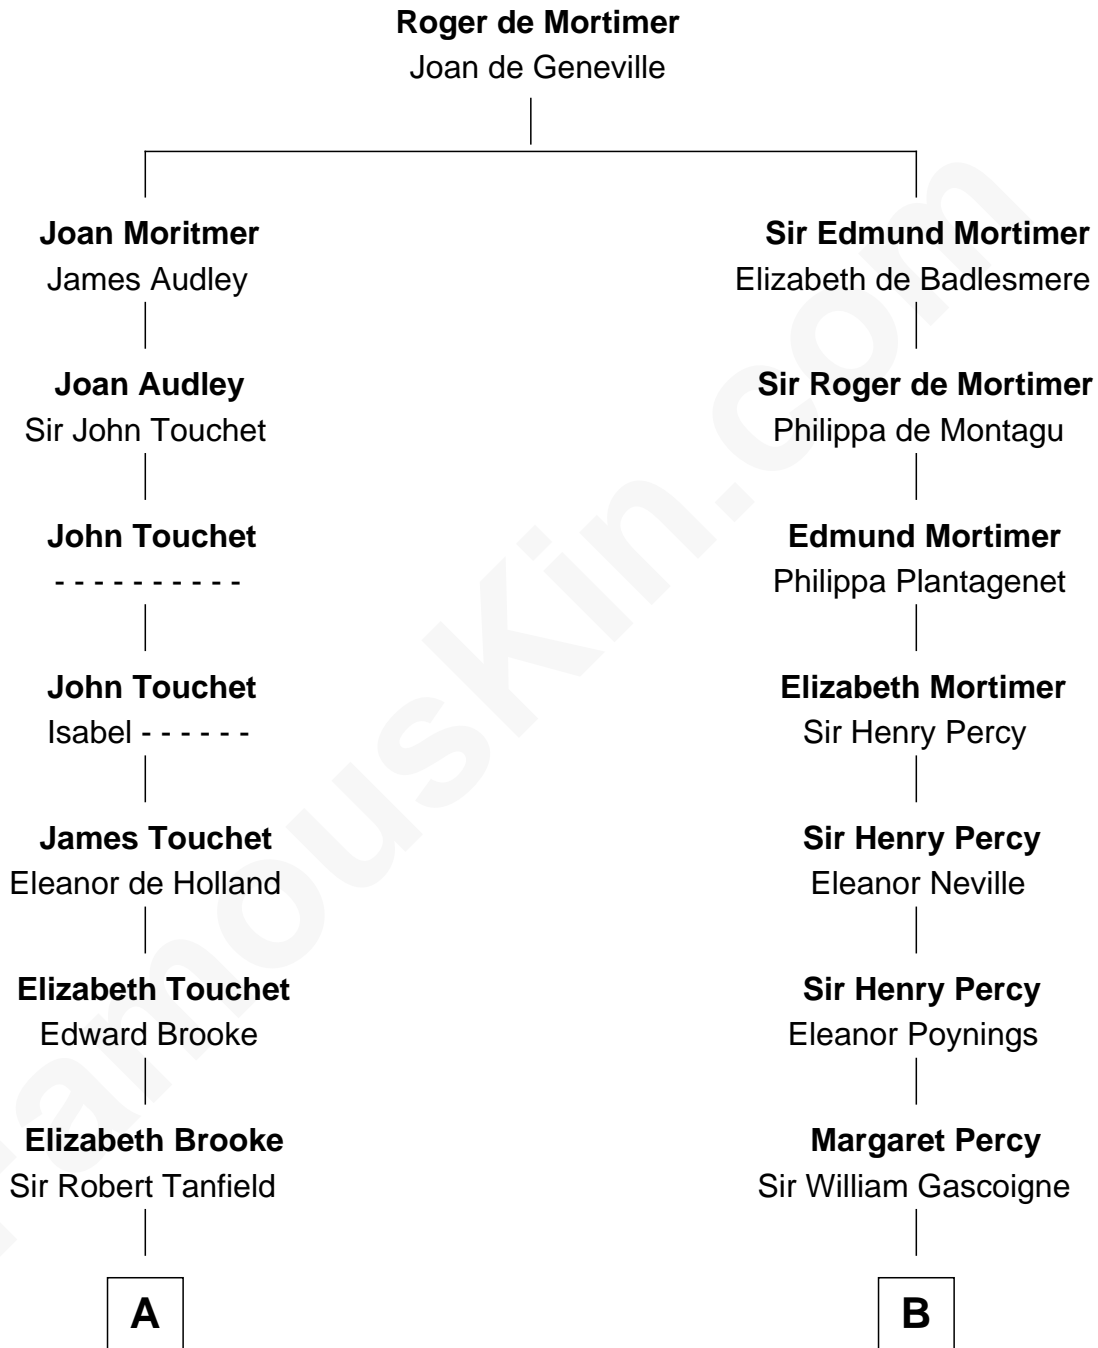

FamousKin.com

Relationship Chart of

John Marshall

4th Chief Justice of the U.S. Supreme Court

18th cousin 2 times removed of

General George S. Patton

U.S. Army - World War II

C

Mary Randolph Keith
Col. Thomas Marshall

John Marshall
U.S. Supreme Court Chief Justice

D

Susanna Thompson Thorton
Andrew Glassell

Susan Thornton Glassell
George Smith Patton

George Smith Patton
Ruth Wilson