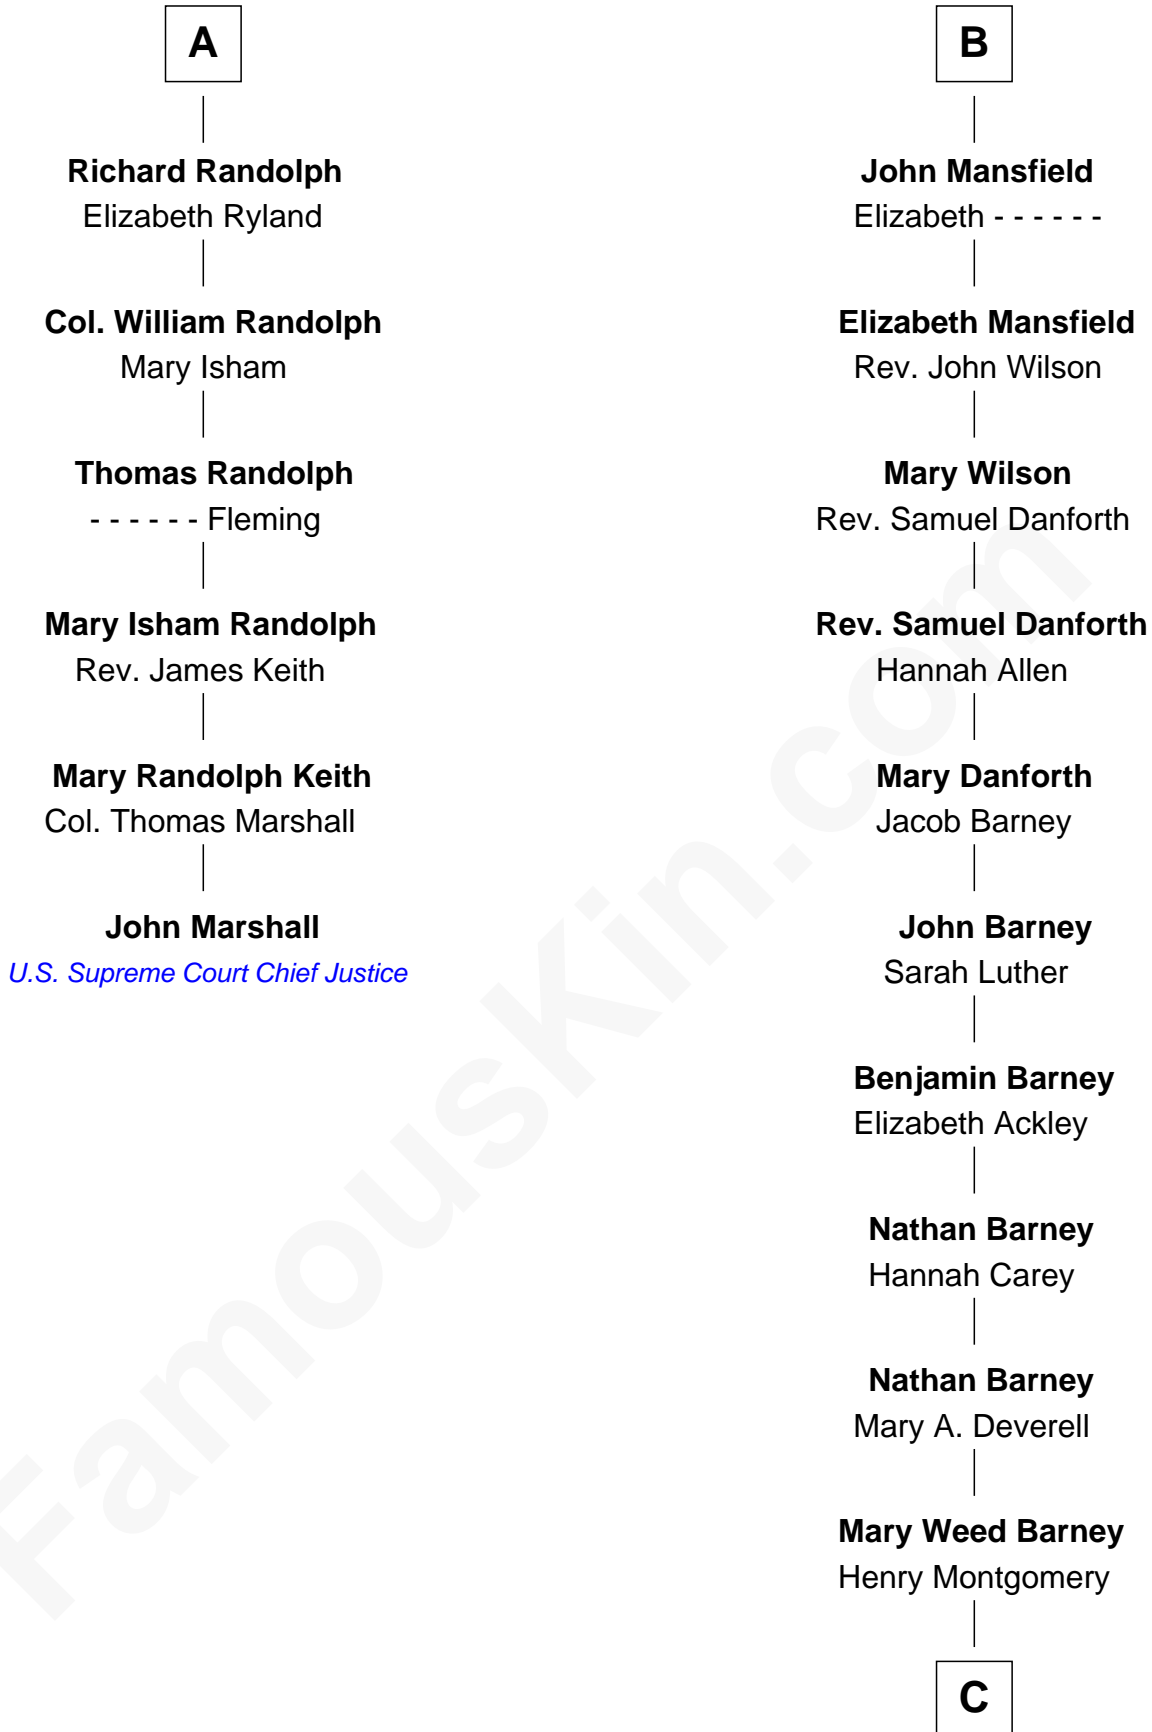

FamousKin.com

Relationship Chart of

John Marshall

4th Chief Justice of the U.S. Supreme Court

12th cousin 6 times removed of

Elizabeth Montgomery
TV Actress - "Bewitched"

Sir Ralph Neville

with wife
Joan Beaufort

Frances Tanfield
Bridget Cave

Henry Clifford
Anne St. John

Anne Tanfield
Clement Vincent

Elizabeth Clifford
Sir Ralph Bowes

Elizabeth Vincent
Richard Lane

Margery Bowes
Sir Ralph Eure

Dorothy Lane
William Randolph

Anne Eure
Lancelot Mansfield

A

B

C

Henry Montgomery
Elizabeth Bryan Allen

Elizabeth Montgomery
TV Actress - "Bewitched"

FamousKin.com