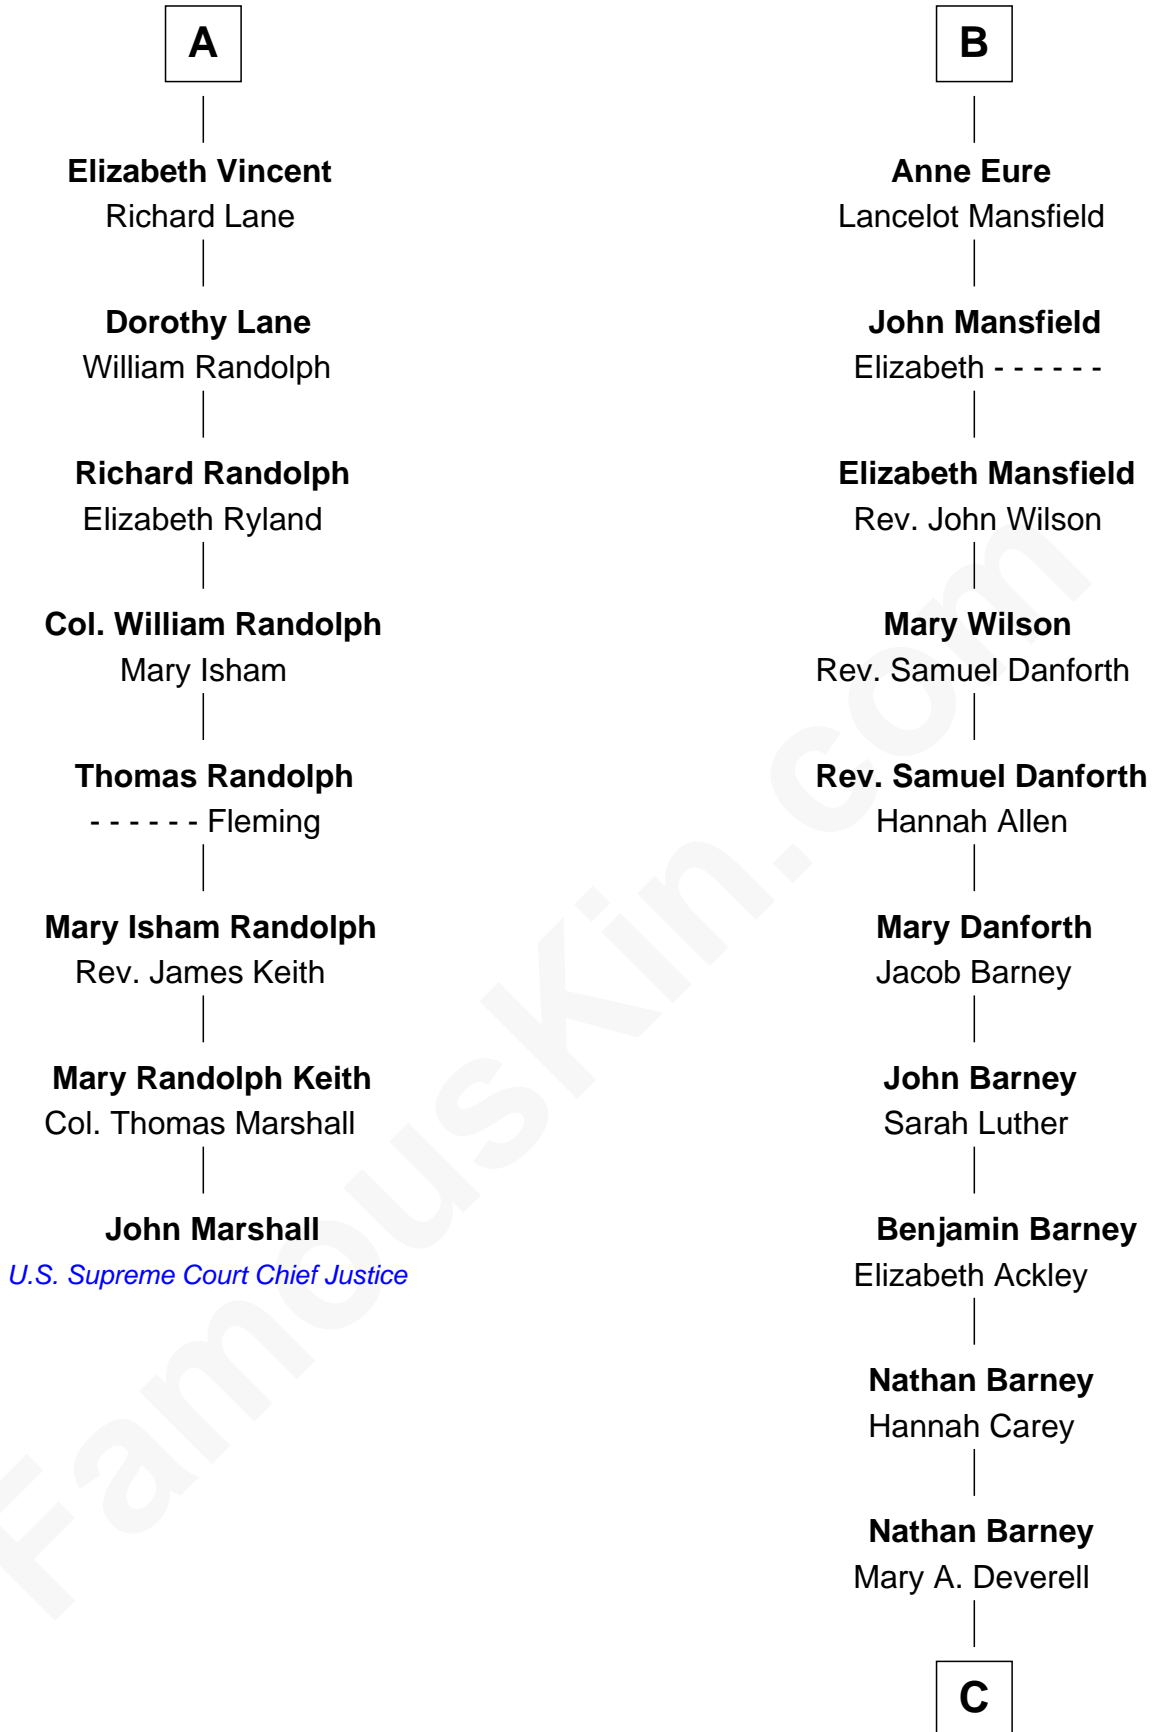

FamousKin.com

Relationship Chart of

John Marshall

4th Chief Justice of the U.S. Supreme Court

14th cousin 5 times removed of

Elizabeth Montgomery
TV Actress - "Bewitched"

C

—
Mary Weed Barney
Henry Montgomery

—
Henry Montgomery
Elizabeth Bryan Allen

—
Elizabeth Montgomery
TV Actress - "Bewitched"

FamousKin.com