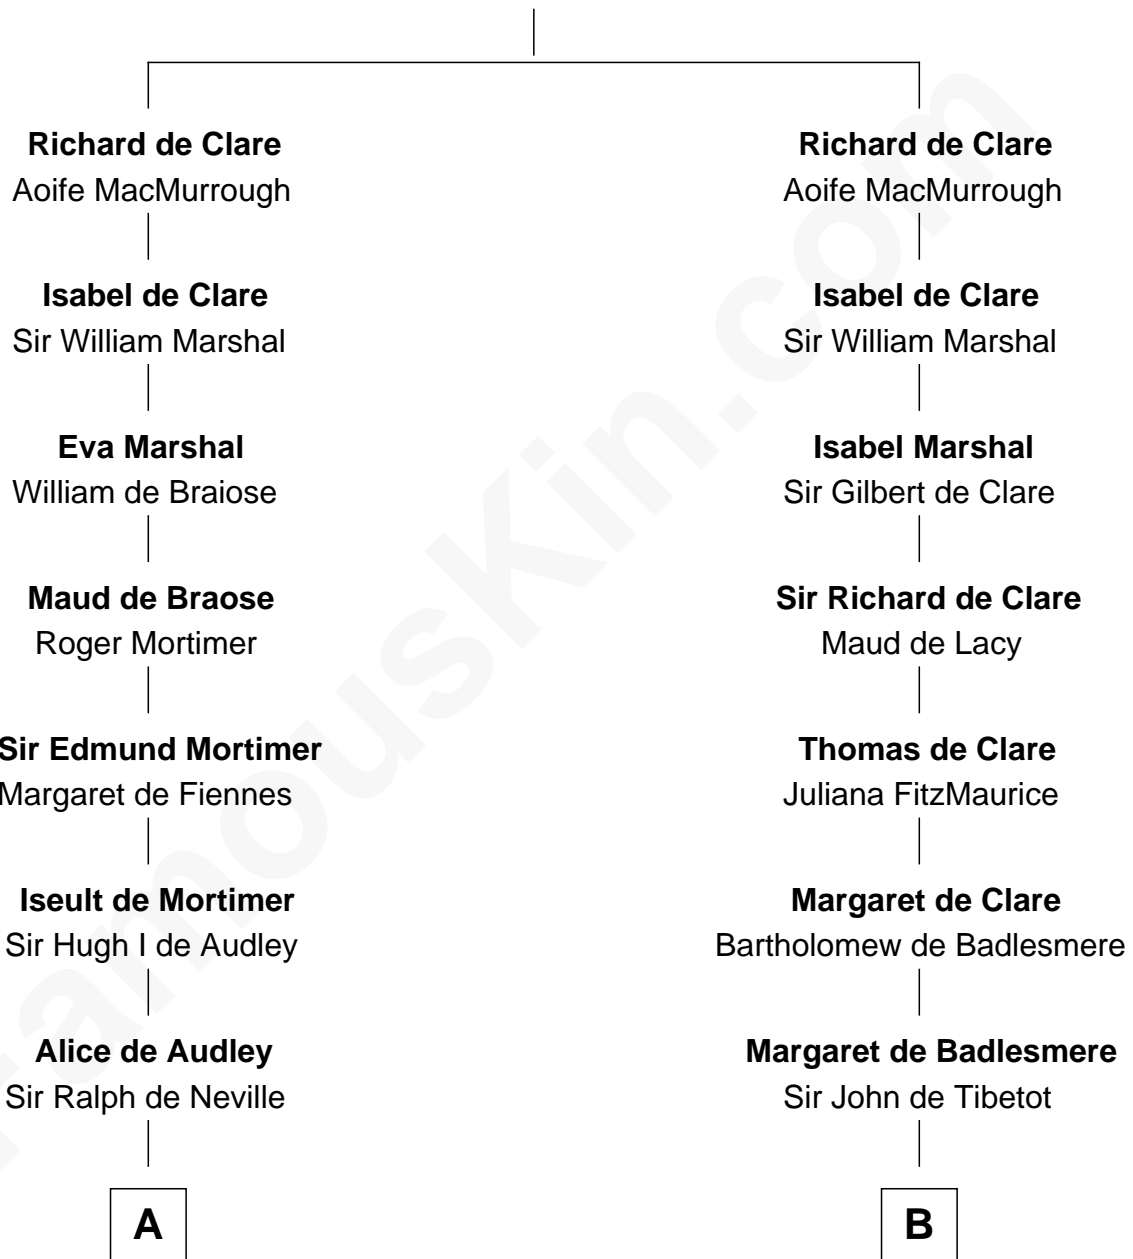

## Relationship Chart of

### John Marshall

4th Chief Justice of the U.S. Supreme Court

17th cousin 4 times removed of

**Rev. George Burroughs**

Executed for Witchcraft, Salem 1692

**Gilbert Fitzgilbert de Clare**

Isabel de Beaumont

FamousKin.com