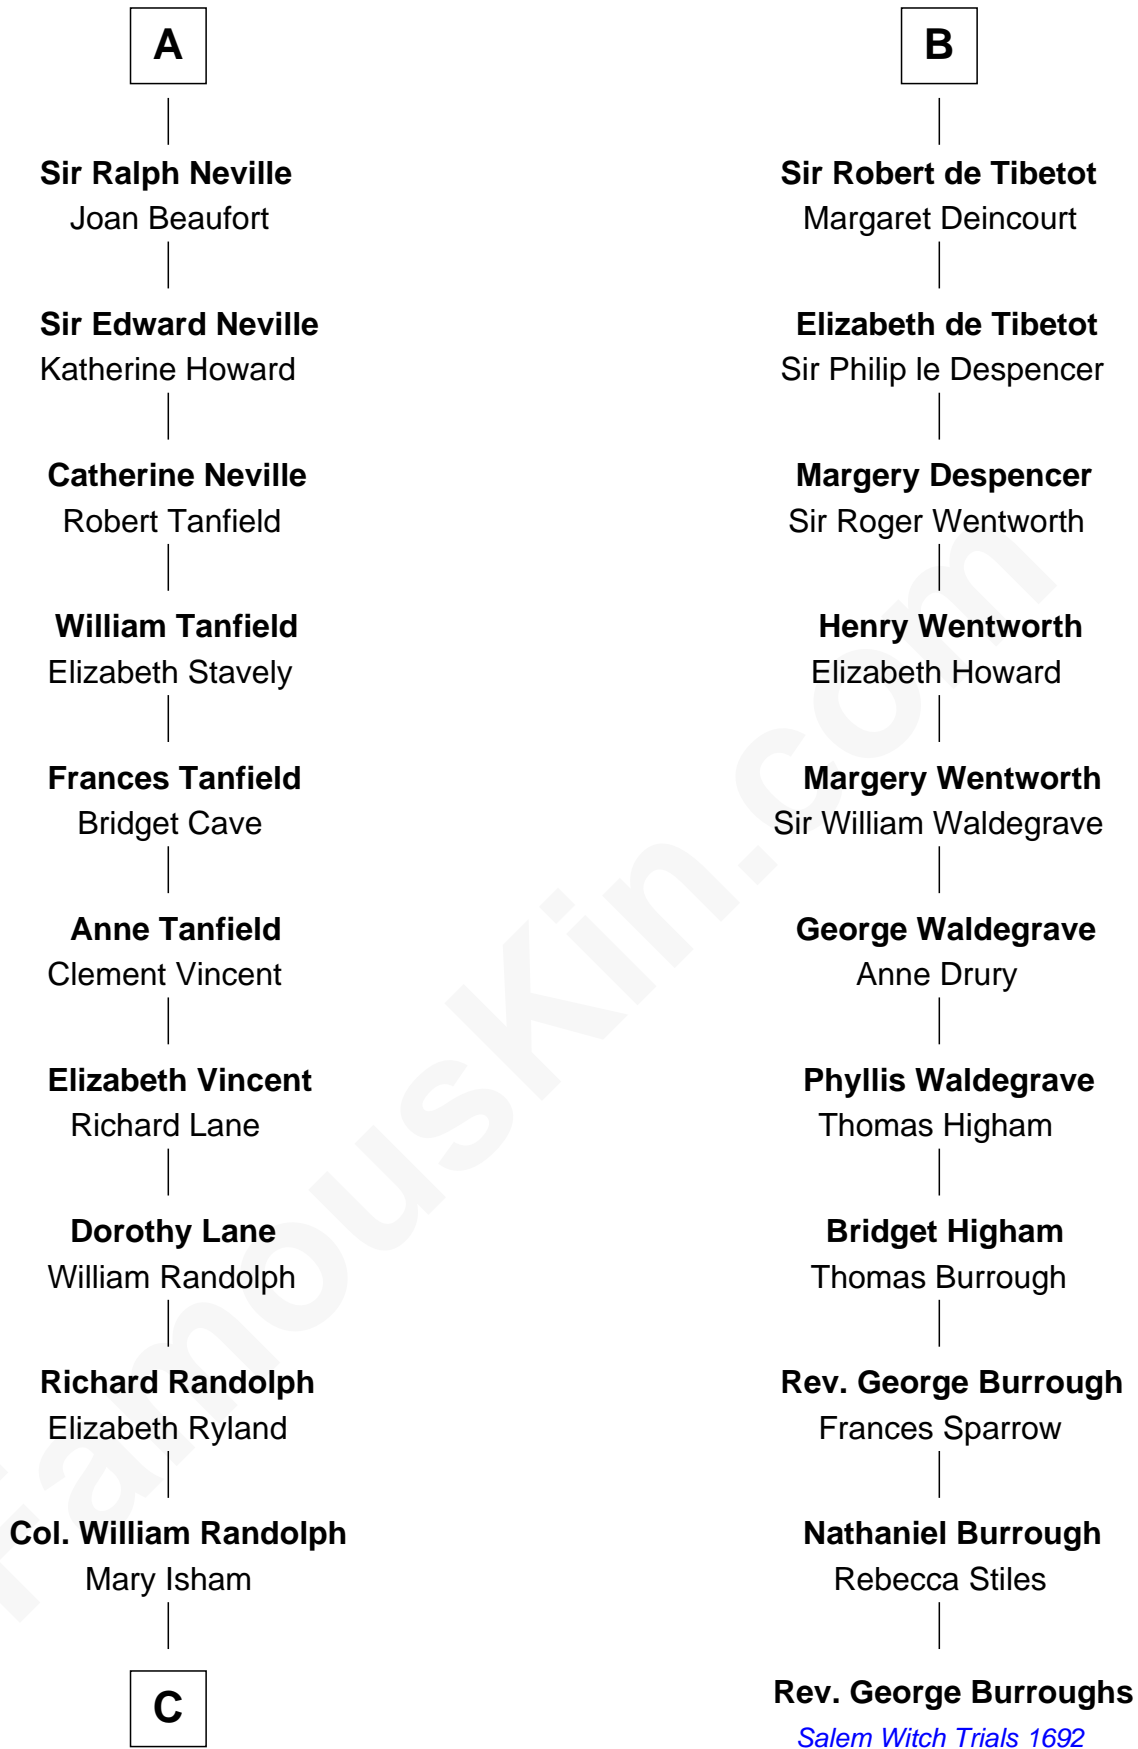

## Relationship Chart of

### John Marshall

4th Chief Justice of the U.S. Supreme Court

17th cousin 3 times removed of

**Rev. George Burroughs**

Executed for Witchcraft, Salem 1692

**C**

Thomas Randolph

----- Fleming

Mary Isham Randolph

Rev. James Keith

Mary Randolph Keith

Col. Thomas Marshall

**John Marshall**

*U.S. Supreme Court Chief Justice*

FamousKin.com