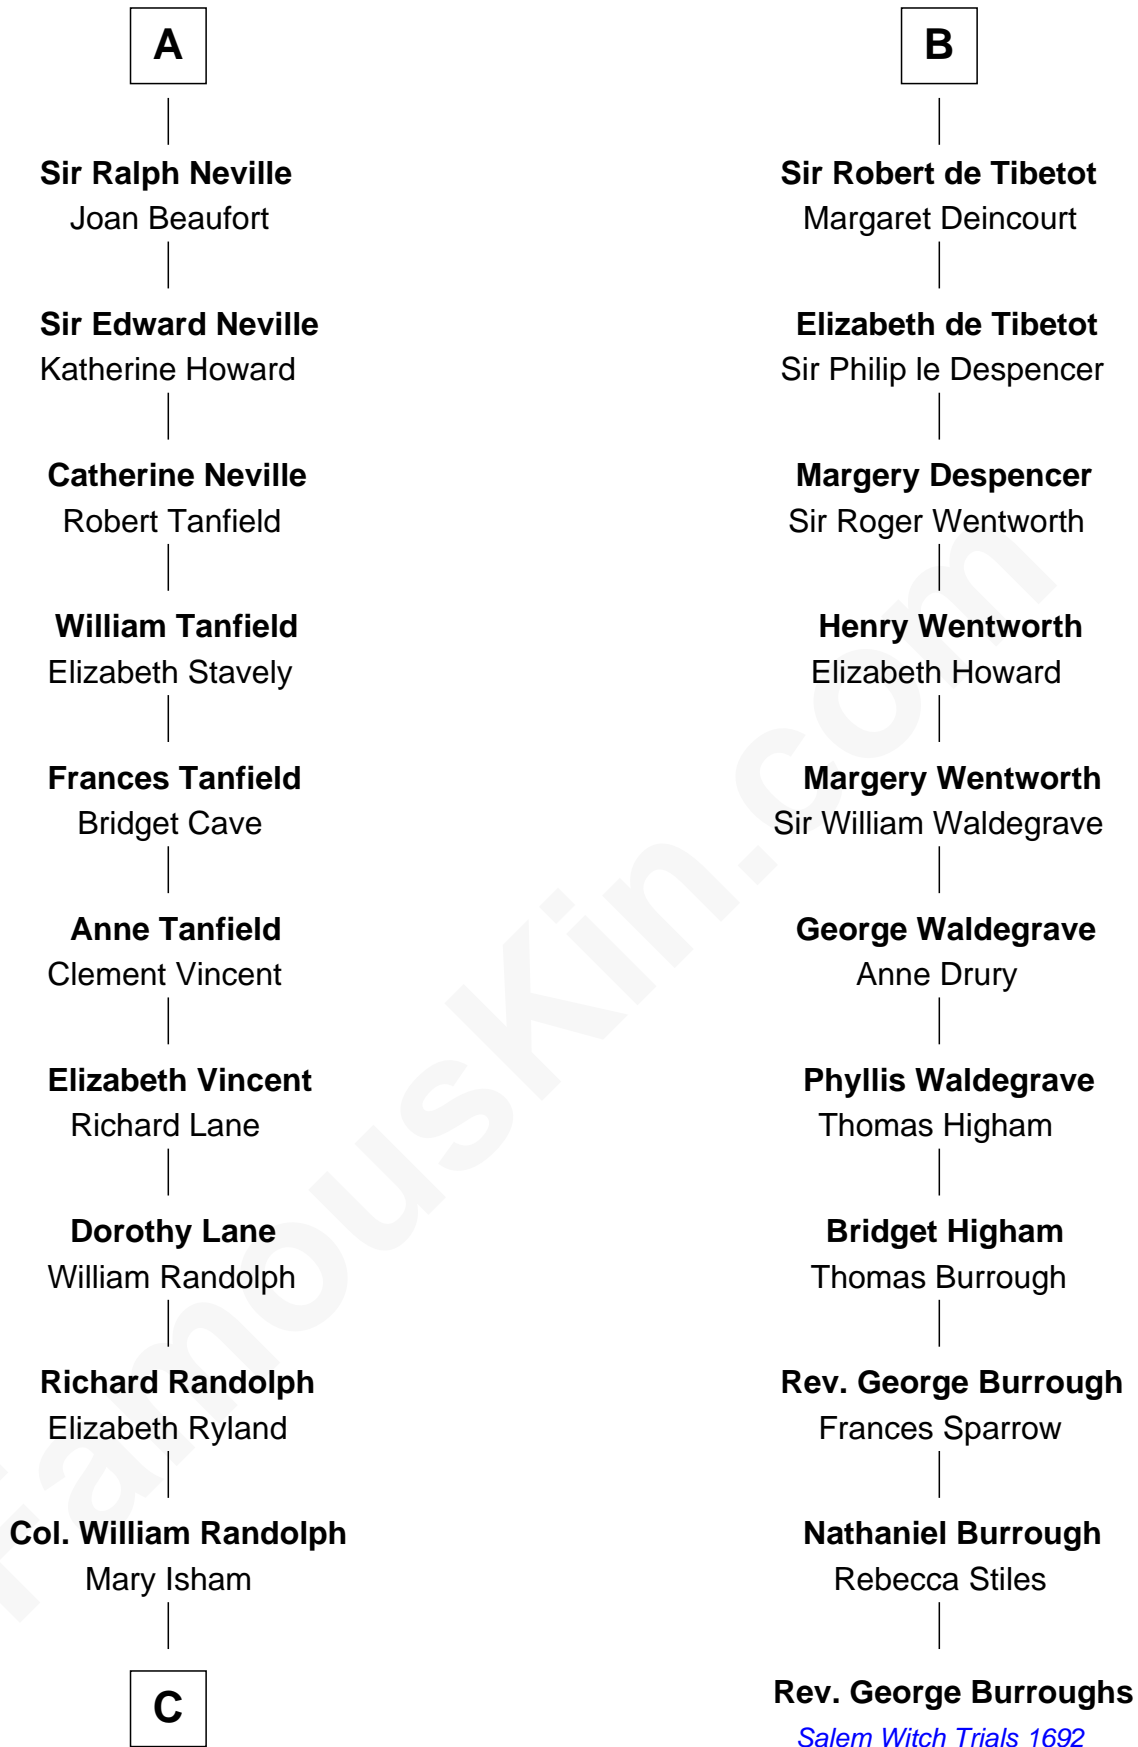

FamousKin.com

Relationship Chart of

John Marshall

4th Chief Justice of the U.S. Supreme Court

17th cousin 3 times removed of

Rev. George Burroughs

Executed for Witchcraft, Salem 1692

C

Thomas Randolph

----- Fleming

Mary Isham Randolph

Rev. James Keith

Mary Randolph Keith

Col. Thomas Marshall

John Marshall

U.S. Supreme Court Chief Justice