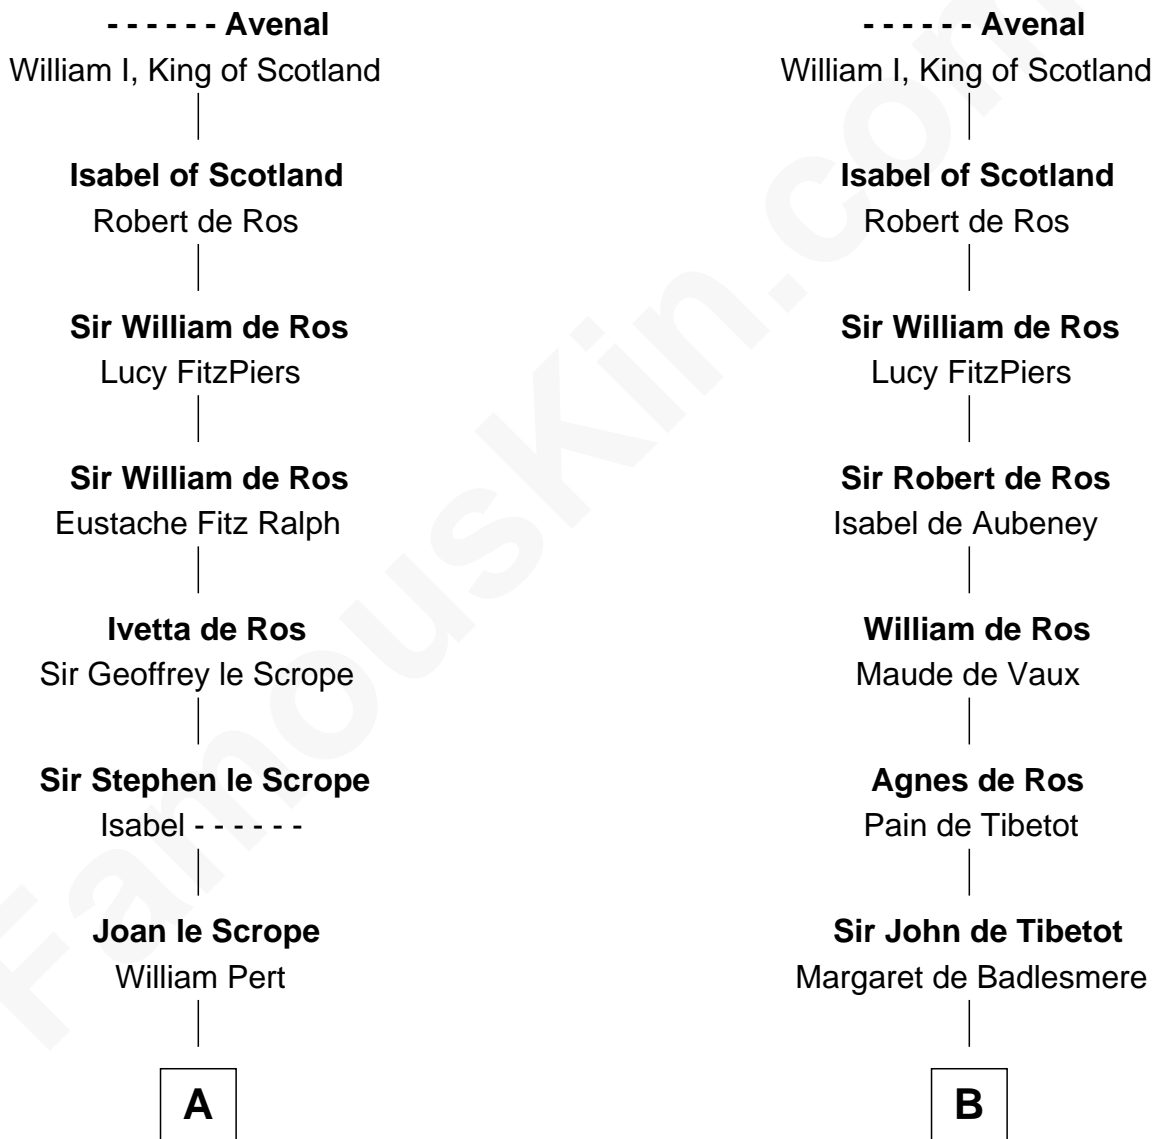

FamousKin.com

Relationship Chart of

John Marshall

4th Chief Justice of the U.S. Supreme Court

17th cousin 4 times removed of

Rev. George Burroughs

Executed for Witchcraft, Salem 1692

Richard Avenal

C

—
Mary Isham
Col. William Randolph

—
Thomas Randolph
----- Fleming

—
Mary Isham Randolph
Rev. James Keith

—
Mary Randolph Keith
Col. Thomas Marshall

—
John Marshall
U.S. Supreme Court Chief Justice

FamousKin.com