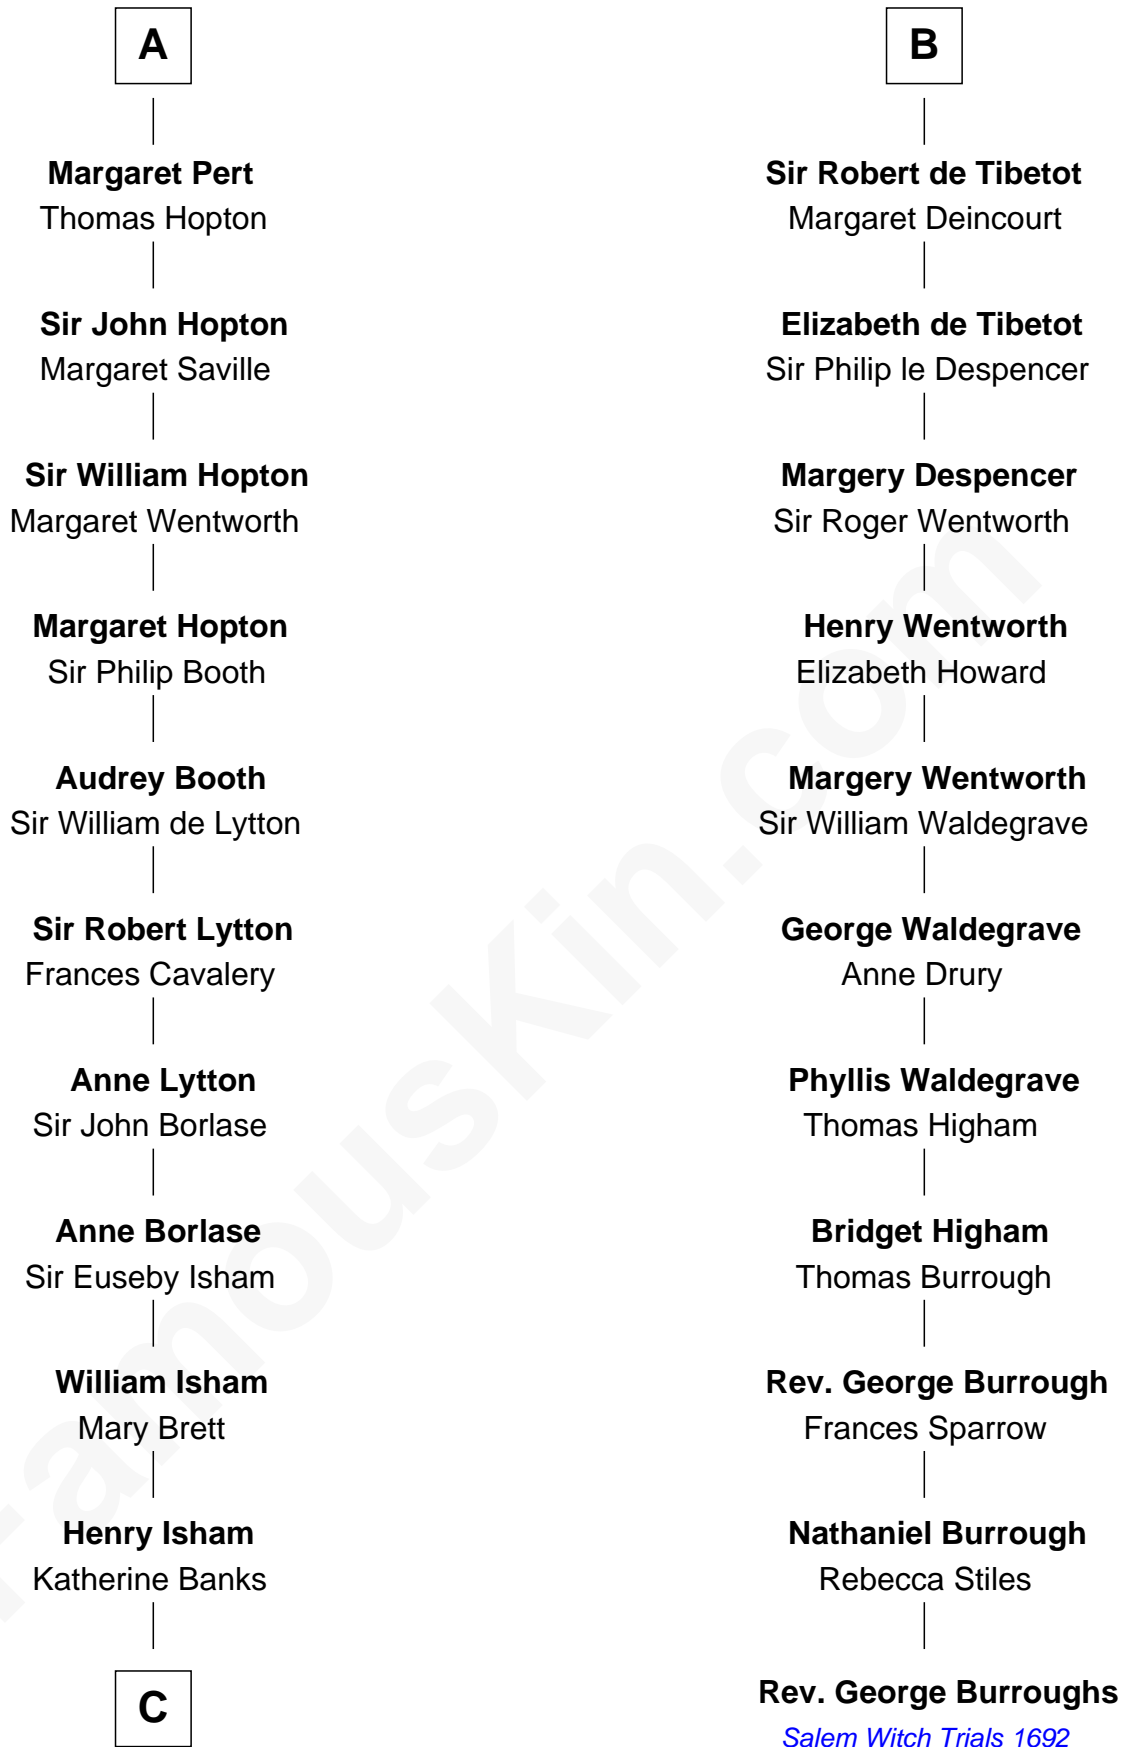

FamousKin.com

Relationship Chart of

John Marshall

4th Chief Justice of the U.S. Supreme Court

17th cousin 4 times removed of

Rev. George Burroughs

Executed for Witchcraft, Salem 1692

C

—
Mary Isham
Col. William Randolph

—
Thomas Randolph
----- Fleming

—
Mary Isham Randolph
Rev. James Keith

—
Mary Randolph Keith
Col. Thomas Marshall

—
John Marshall
U.S. Supreme Court Chief Justice

FamousKin.com