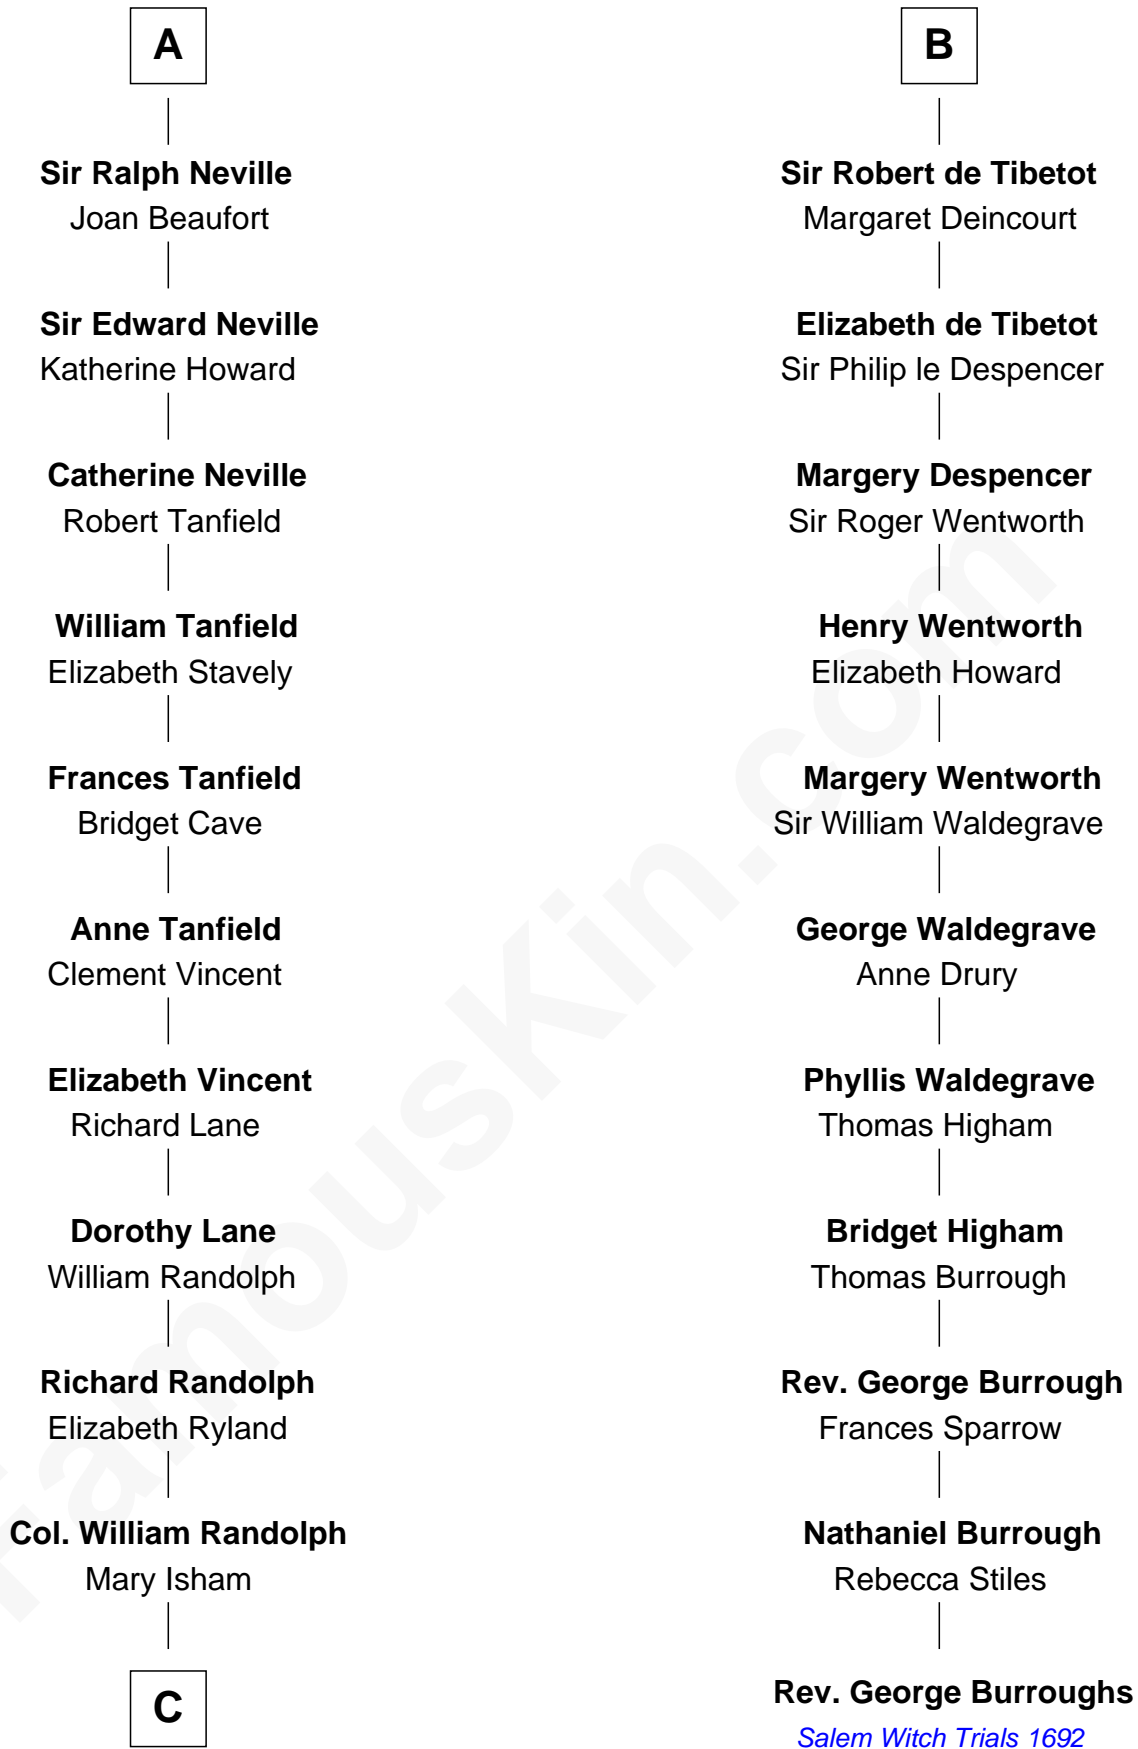

FamousKin.com

Relationship Chart of

John Marshall

4th Chief Justice of the U.S. Supreme Court

17th cousin 3 times removed of

Rev. George Burroughs

Executed for Witchcraft, Salem 1692

C

Thomas Randolph

----- Fleming

Mary Isham Randolph

Rev. James Keith

Mary Randolph Keith

Col. Thomas Marshall

John Marshall

U.S. Supreme Court Chief Justice