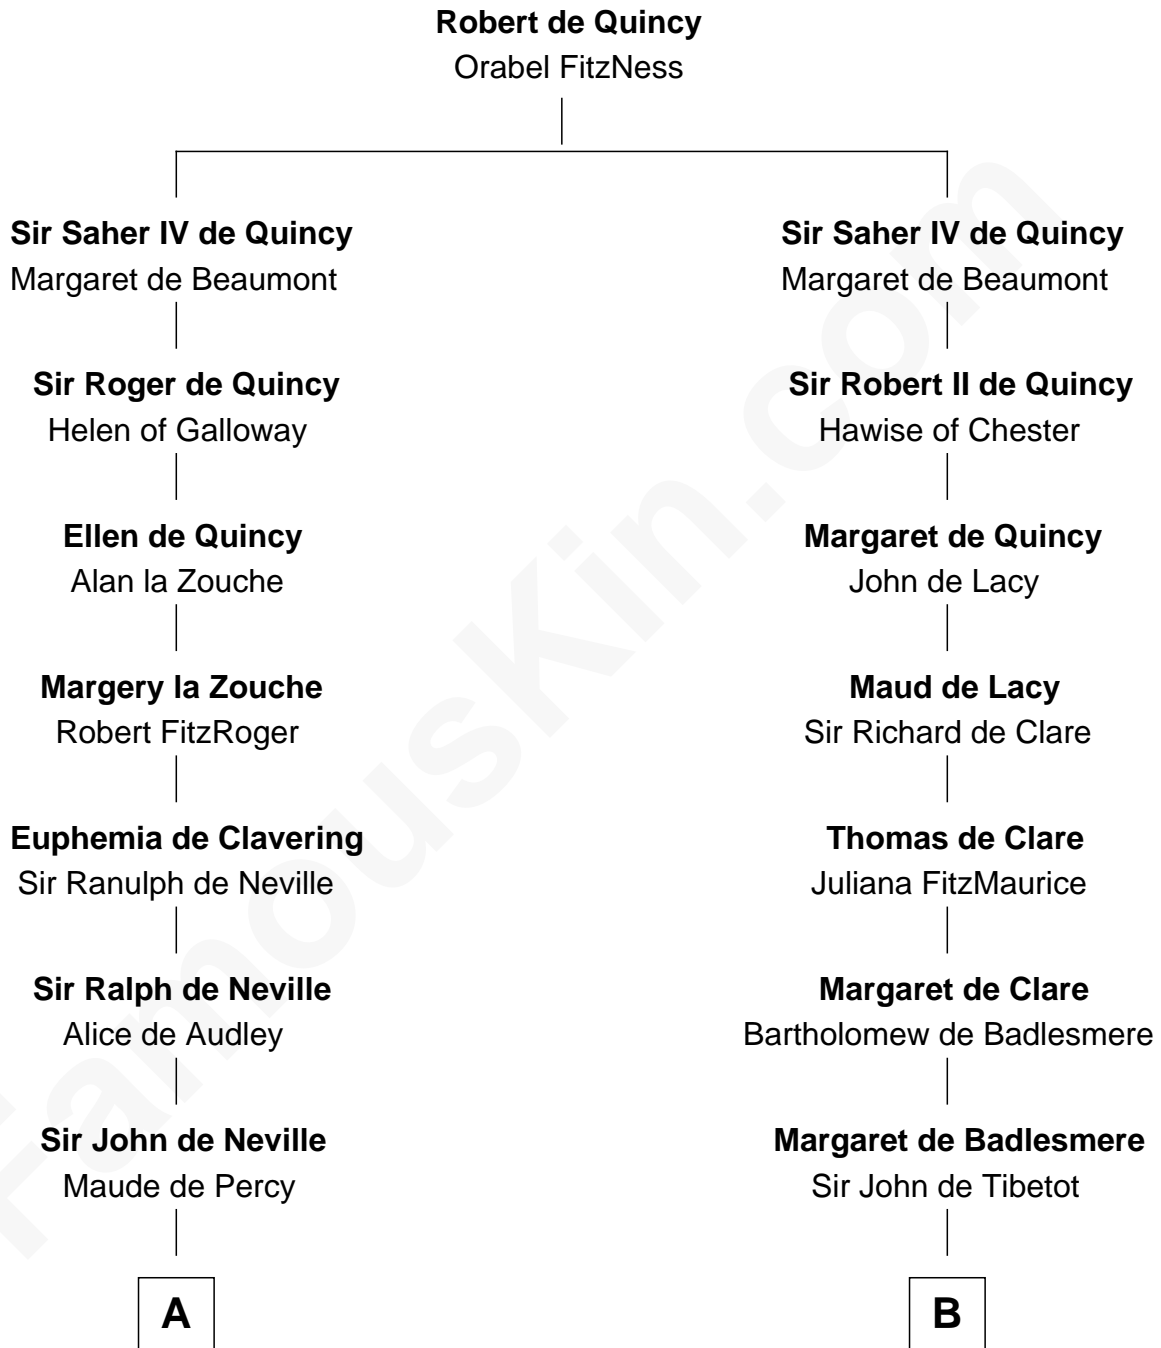

FamousKin.com

Relationship Chart of

John Marshall

4th Chief Justice of the U.S. Supreme Court

17th cousin 3 times removed of

Rev. George Burroughs

Executed for Witchcraft, Salem 1692

C

Thomas Randolph

----- Fleming

Mary Isham Randolph

Rev. James Keith

Mary Randolph Keith

Col. Thomas Marshall

John Marshall

U.S. Supreme Court Chief Justice