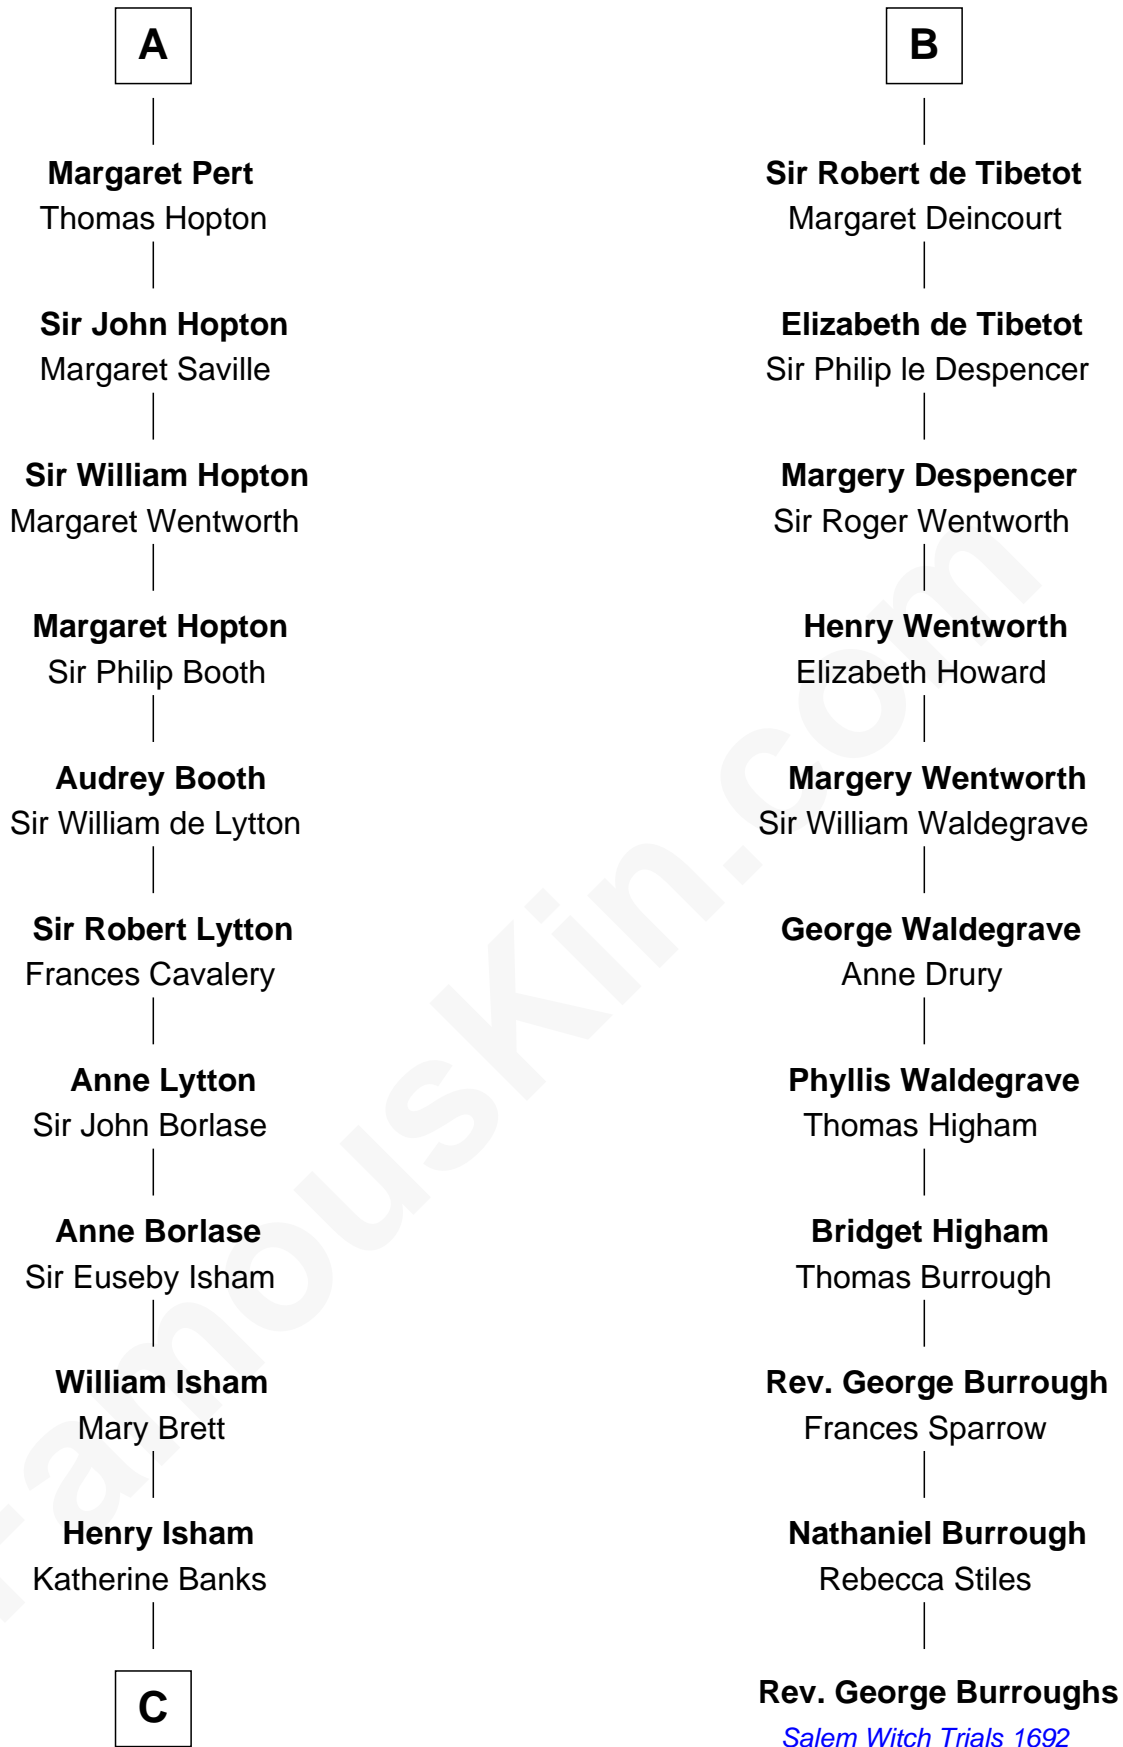

## Relationship Chart of

### John Marshall

4th Chief Justice of the U.S. Supreme Court

17th cousin 4 times removed of

**Rev. George Burroughs**

Executed for Witchcraft, Salem 1692

**William Trusbut**

-----

**C**

—  
**Mary Isham**  
Col. William Randolph

—  
**Thomas Randolph**  
----- Fleming

—  
**Mary Isham Randolph**  
Rev. James Keith

—  
**Mary Randolph Keith**  
Col. Thomas Marshall

—  
**John Marshall**  
*U.S. Supreme Court Chief Justice*