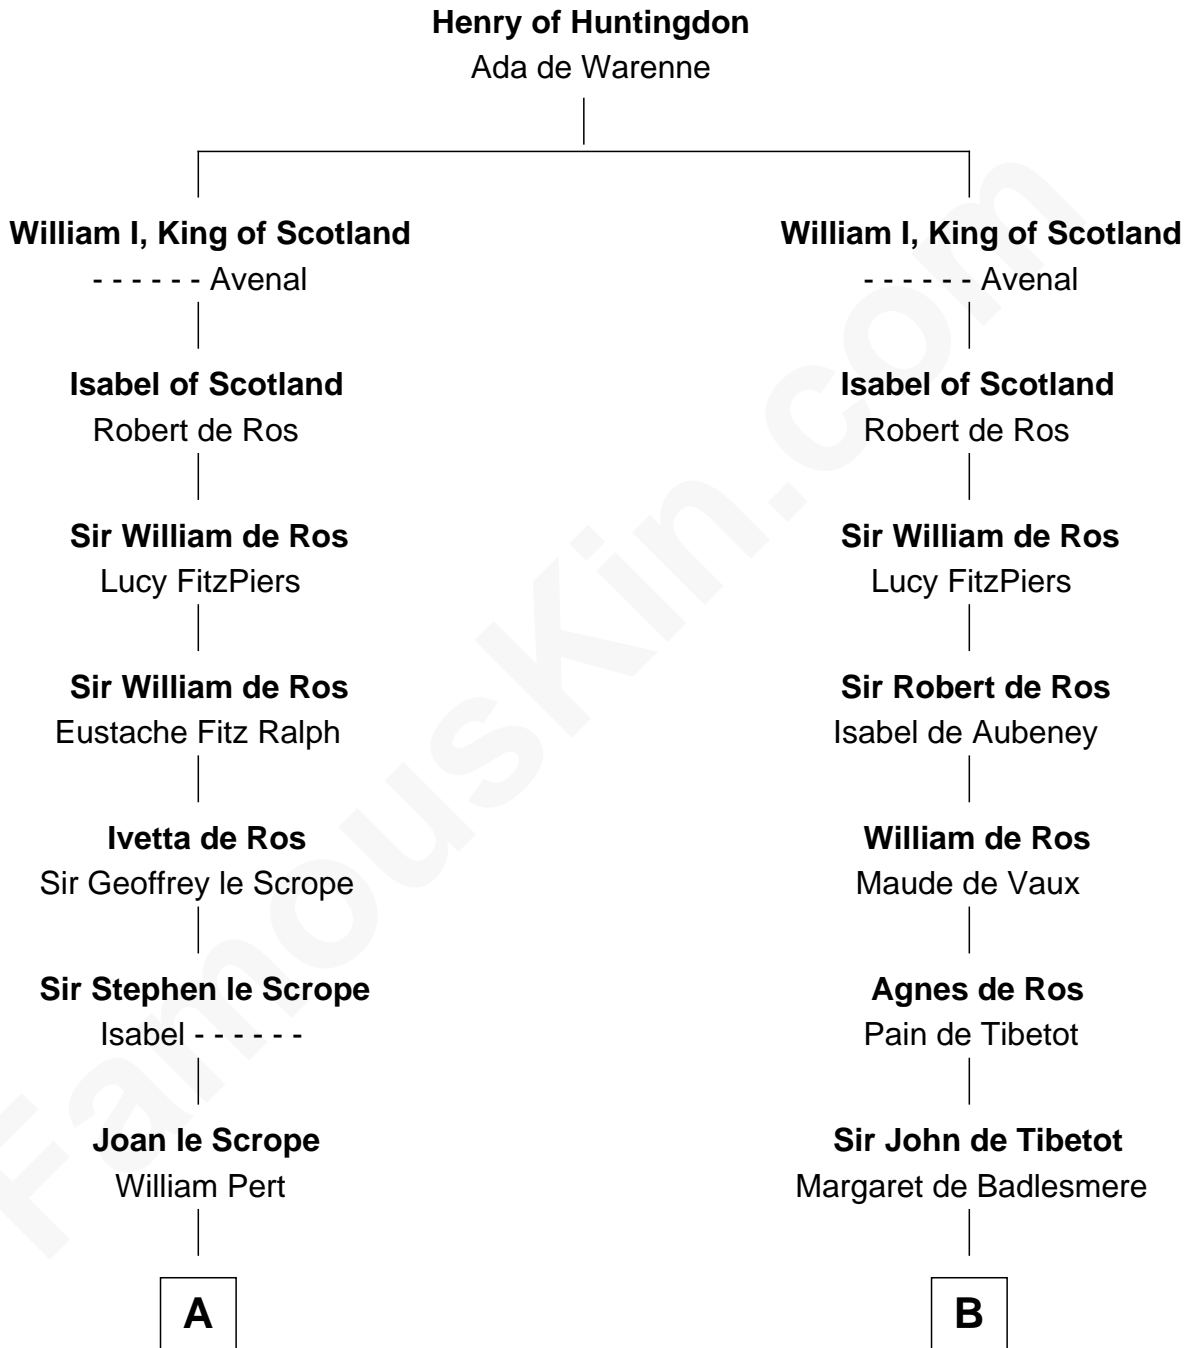

## Relationship Chart of

### John Marshall

4th Chief Justice of the U.S. Supreme Court

17th cousin 4 times removed of

**Rev. George Burroughs**

Executed for Witchcraft, Salem 1692

**C**

—  
**Mary Isham**  
Col. William Randolph

—  
**Thomas Randolph**  
----- Fleming