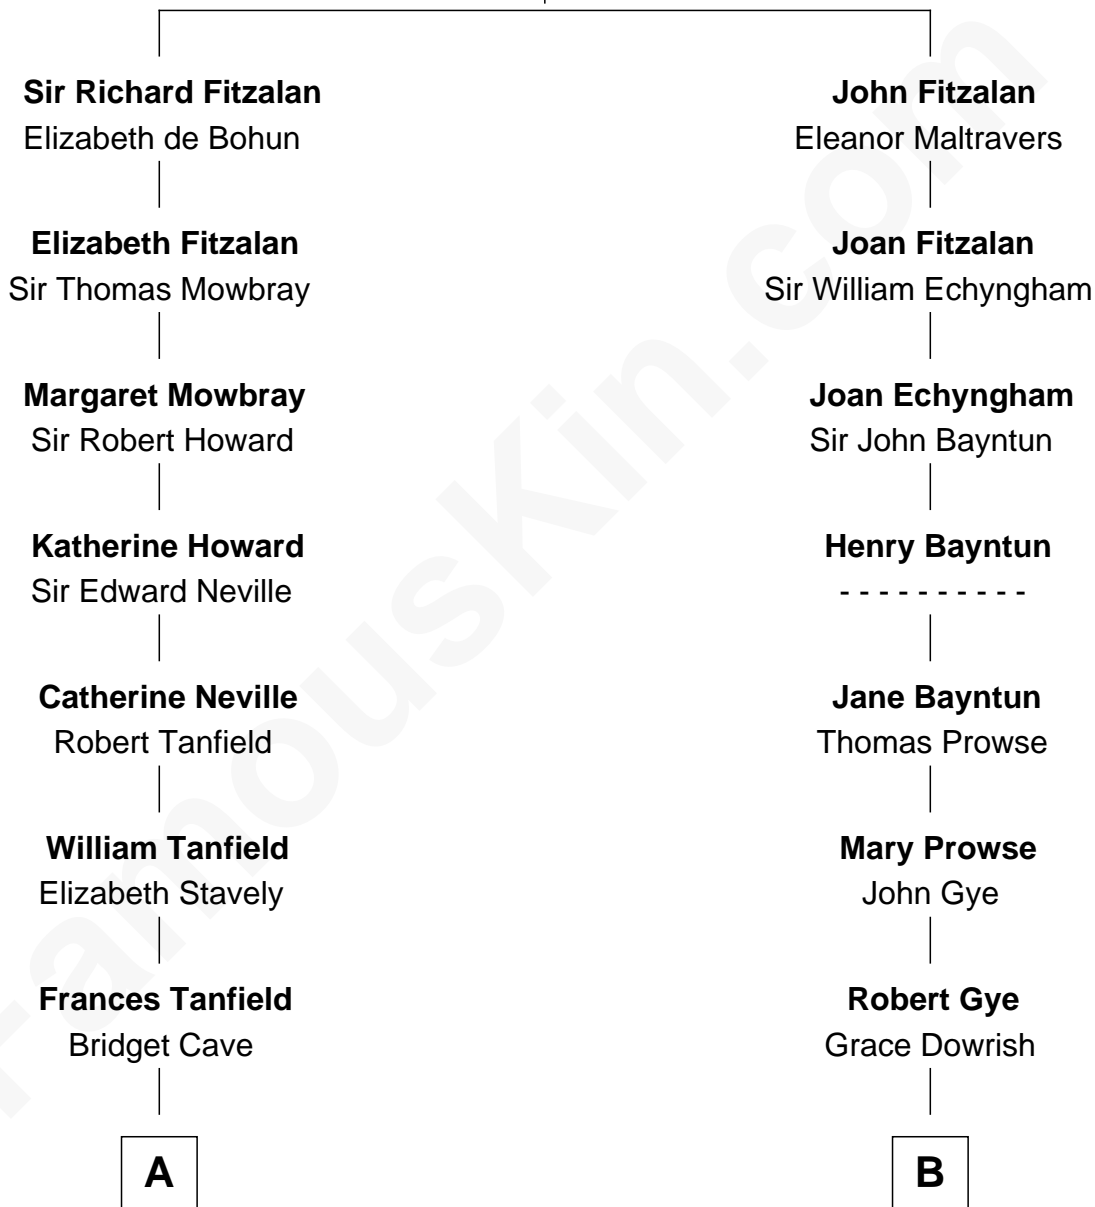

FamousKin.com

Relationship Chart of

John Marshall

4th Chief Justice of the U.S. Supreme Court

15th cousin 3 times removed of

A. Bartlett Giamatti

Major League Baseball Commissioner

Richard Fitzalan
Eleanor Plantagenet

C

|
Mary Claybaugh Walton
Valentine John Giamatti

|
A. Bartlett Giamatti
Major League Baseball Commissioner

FamousKin.com