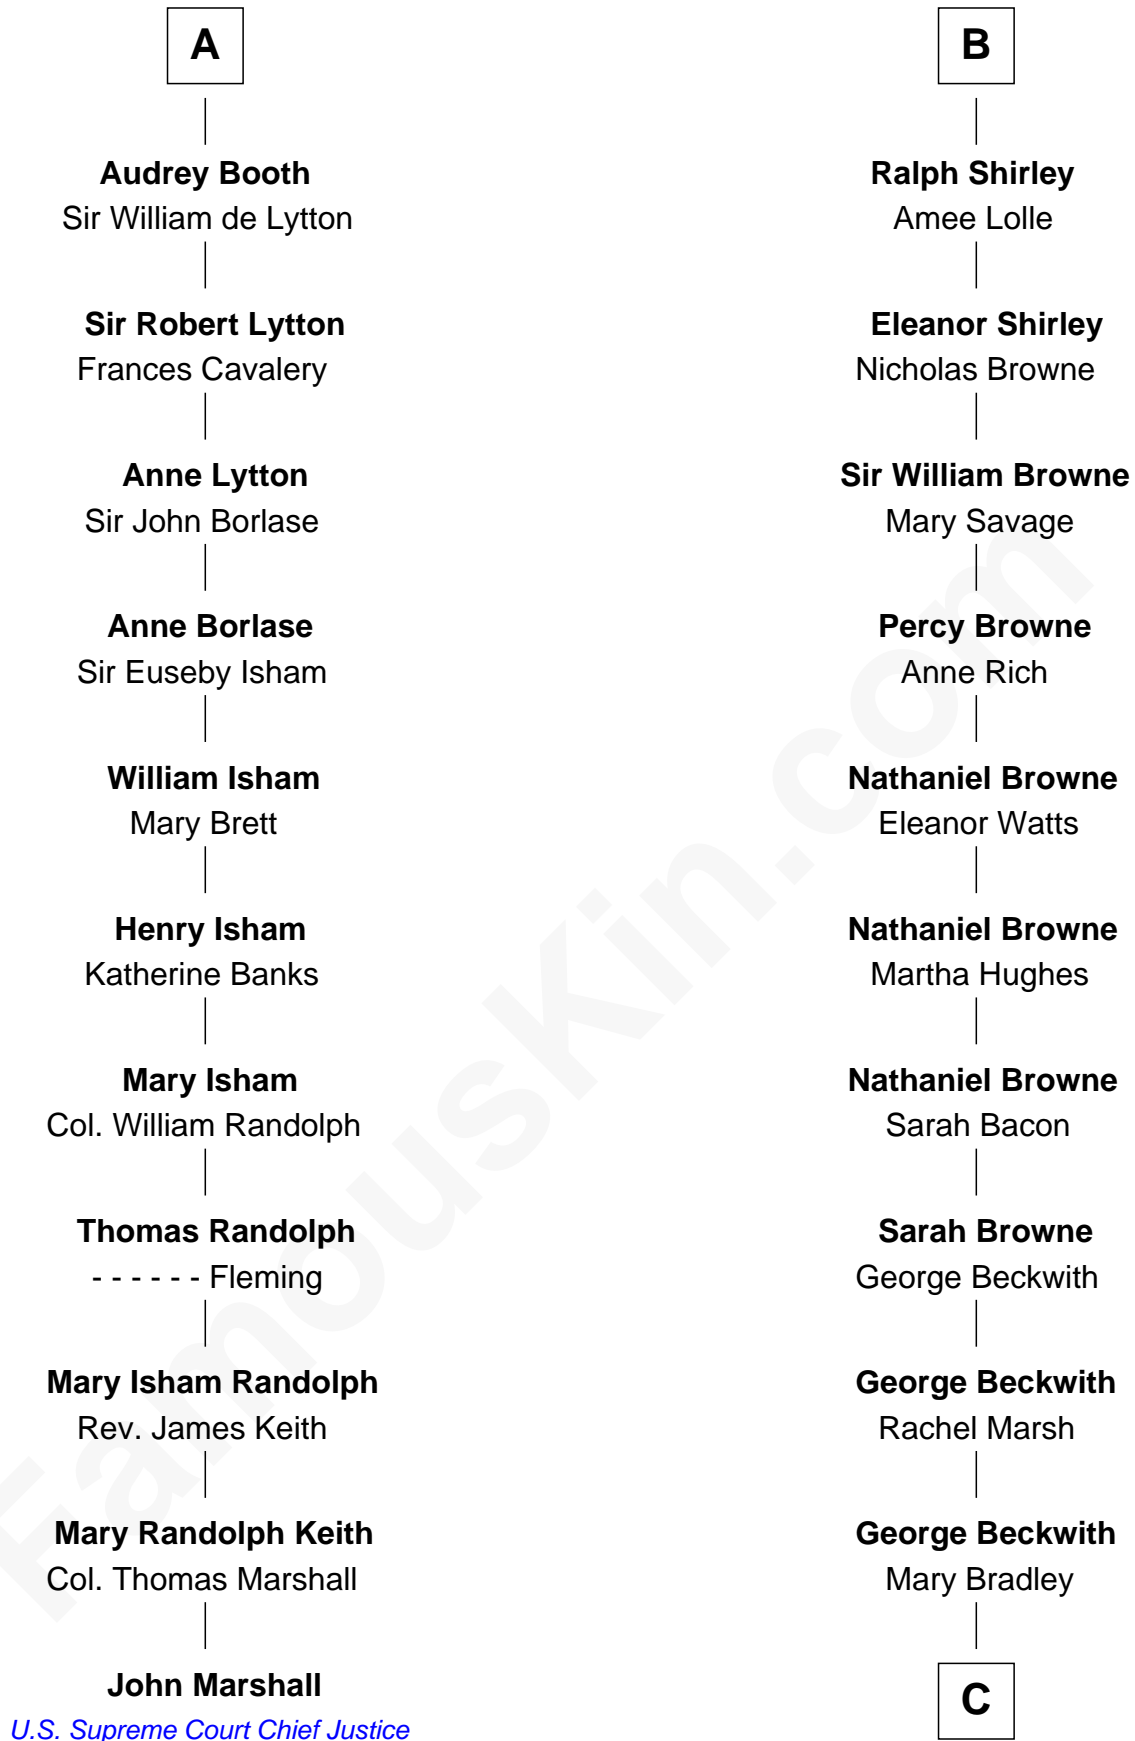

FamousKin.com

Relationship Chart of

John Marshall

4th Chief Justice of the U.S. Supreme Court

17th cousin 1 time removed of

William Henry Moore

Co-Founder, U.S. Steel and Nabisco

C

Rachael Arvilla Beckwith

Nathaniel Ford Moore

William Henry Moore

Co-Founder, U.S. Steel and Nabisco

FamousKin.com