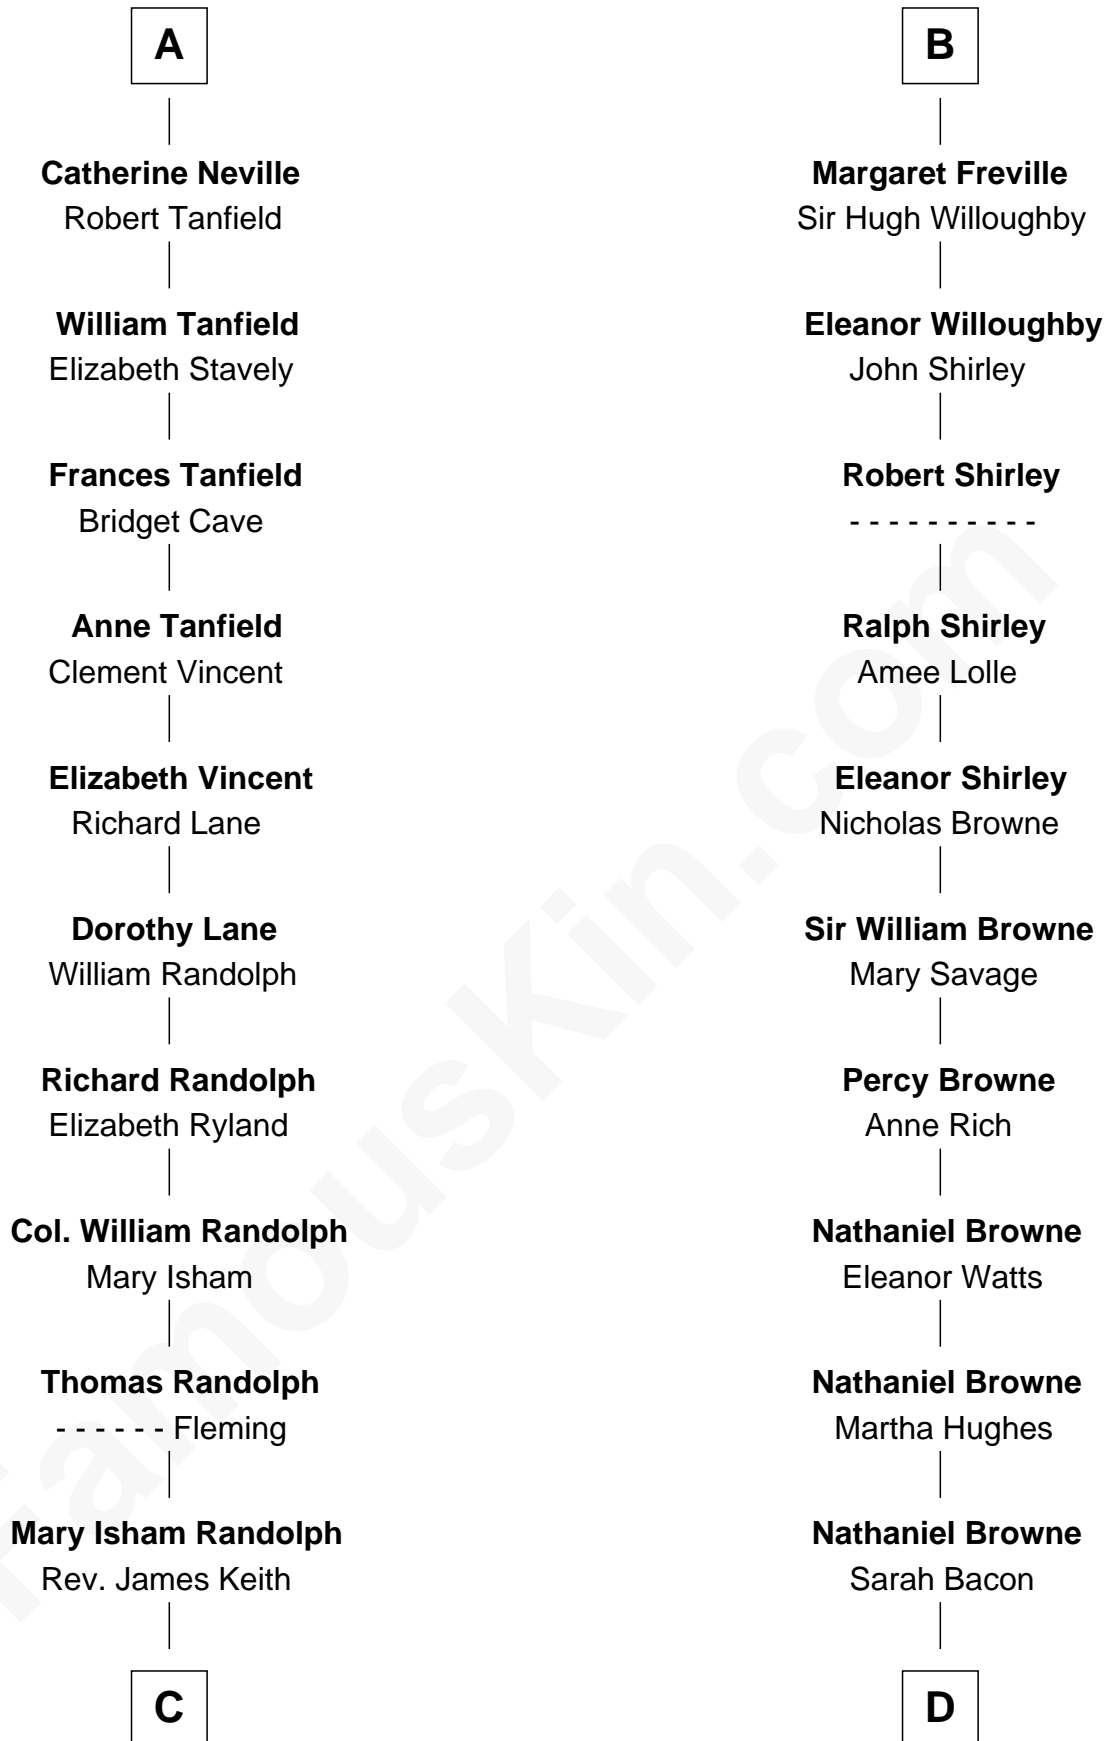

FamousKin.com

Relationship Chart of

John Marshall

4th Chief Justice of the U.S. Supreme Court

18th cousin 3 times removed of

William Henry Moore

Co-Founder, U.S. Steel and Nabisco

Sir William Longespee

Ela of Salisbury

C

Mary Randolph Keith
Col. Thomas Marshall

John Marshall
U.S. Supreme Court Chief Justice

D

Sarah Browne
George Beckwith

George Beckwith
Rachel Marsh

George Beckwith
Mary Bradley

Rachael Arvilla Beckwith
Nathaniel Ford Moore

William Henry Moore
Co-Founder, U.S. Steel and Nabisco

FamousKin.com