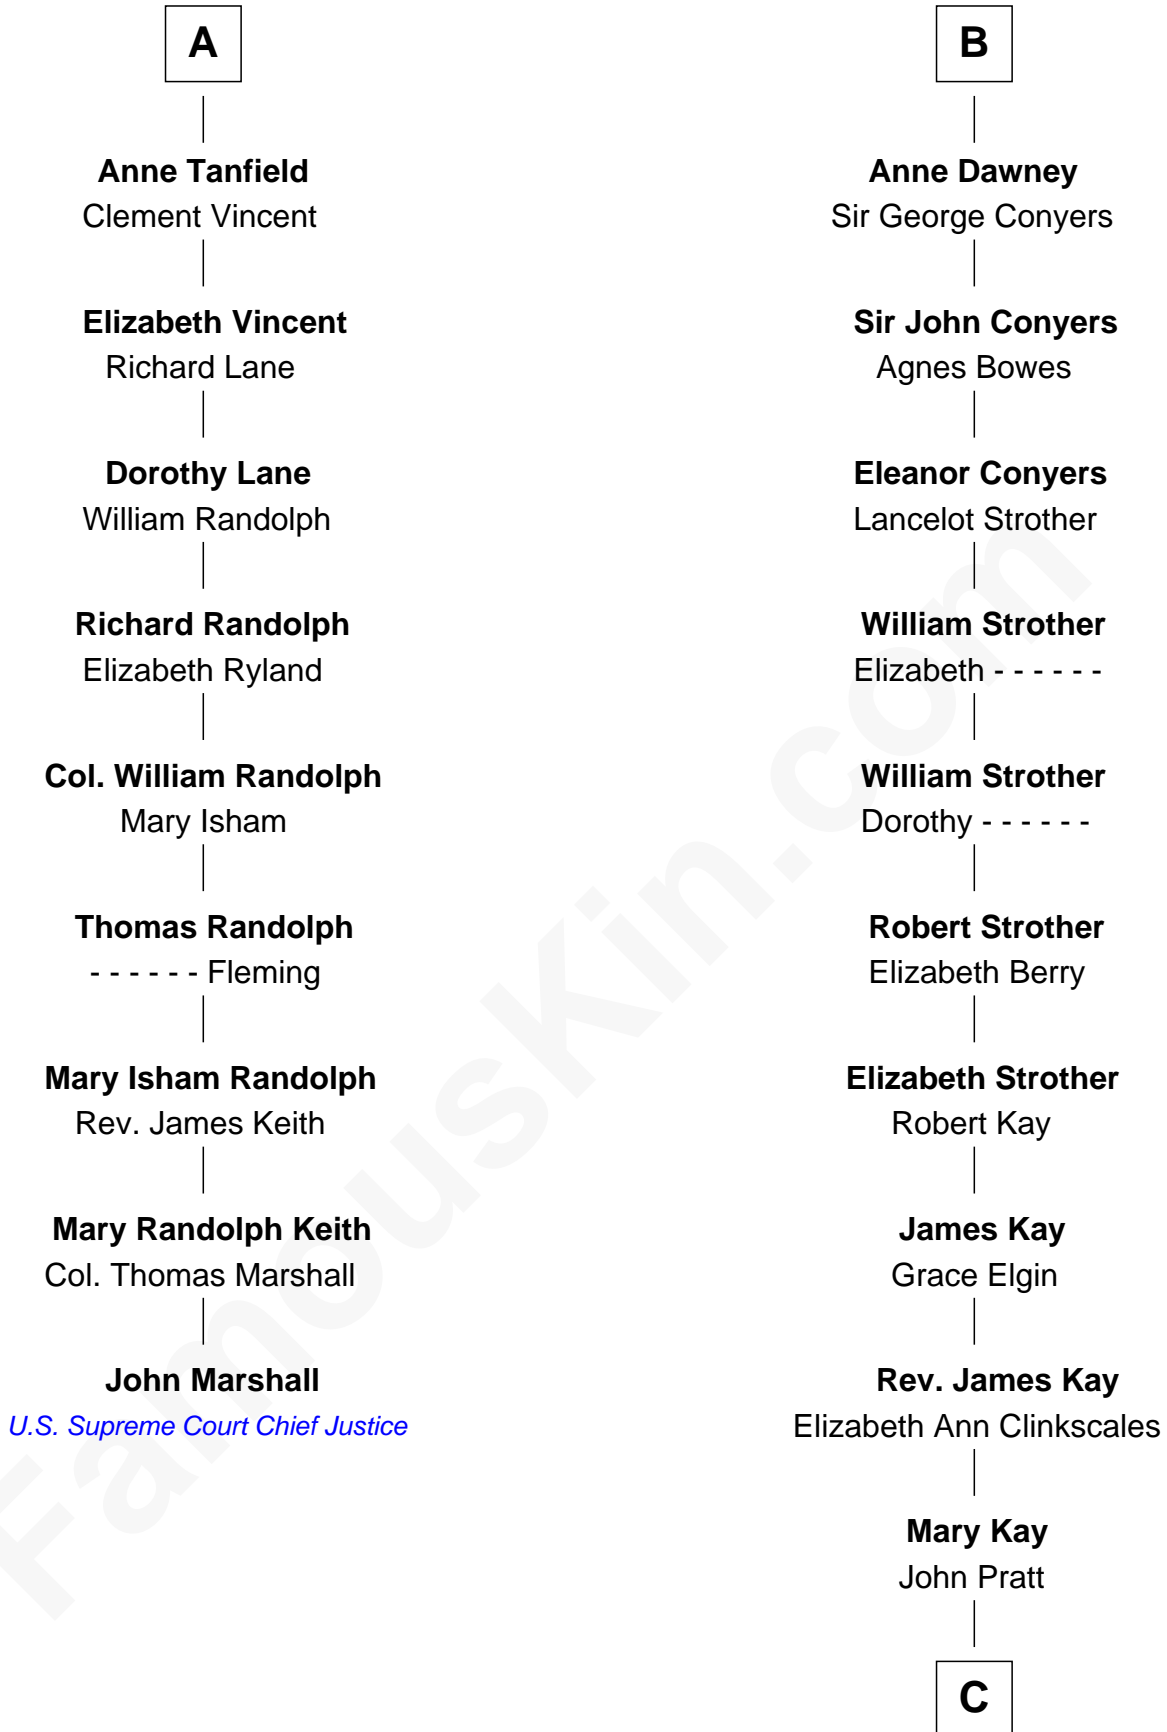

FamousKin.com

Relationship Chart of

John Marshall

4th Chief Justice of the U.S. Supreme Court

15th cousin 5 times removed of

Jimmy Carter

39th U.S. President

Richard Fitzalan
Eleanor Plantagenet

Sir Richard Fitzalan
Elizabeth de Bohun

Elizabeth Fitzalan
Sir Thomas Mowbray

Margaret Mowbray
Sir Robert Howard

Katherine Howard
Sir Edward Neville

Catherine Neville
Robert Tanfield

William Tanfield
Elizabeth Stavely

Frances Tanfield
Bridget Cave

A

Joan Fitzalan
Humphrey de Bohun

Eleanor de Bohun
Sir Thomas Plantagenet

Anne Plantagenet
Sir William Bouchier

Sir John Bouchier
Margaret Berners

Joan Bouchier
Sir Henry Neville

Sir Richard Neville
Anne Stafford

Dorothy Neville
Sir John Dawney

B

C

James E. Pratt

Sophonra C. Cowan

Nina Pratt

William Archibald Carter