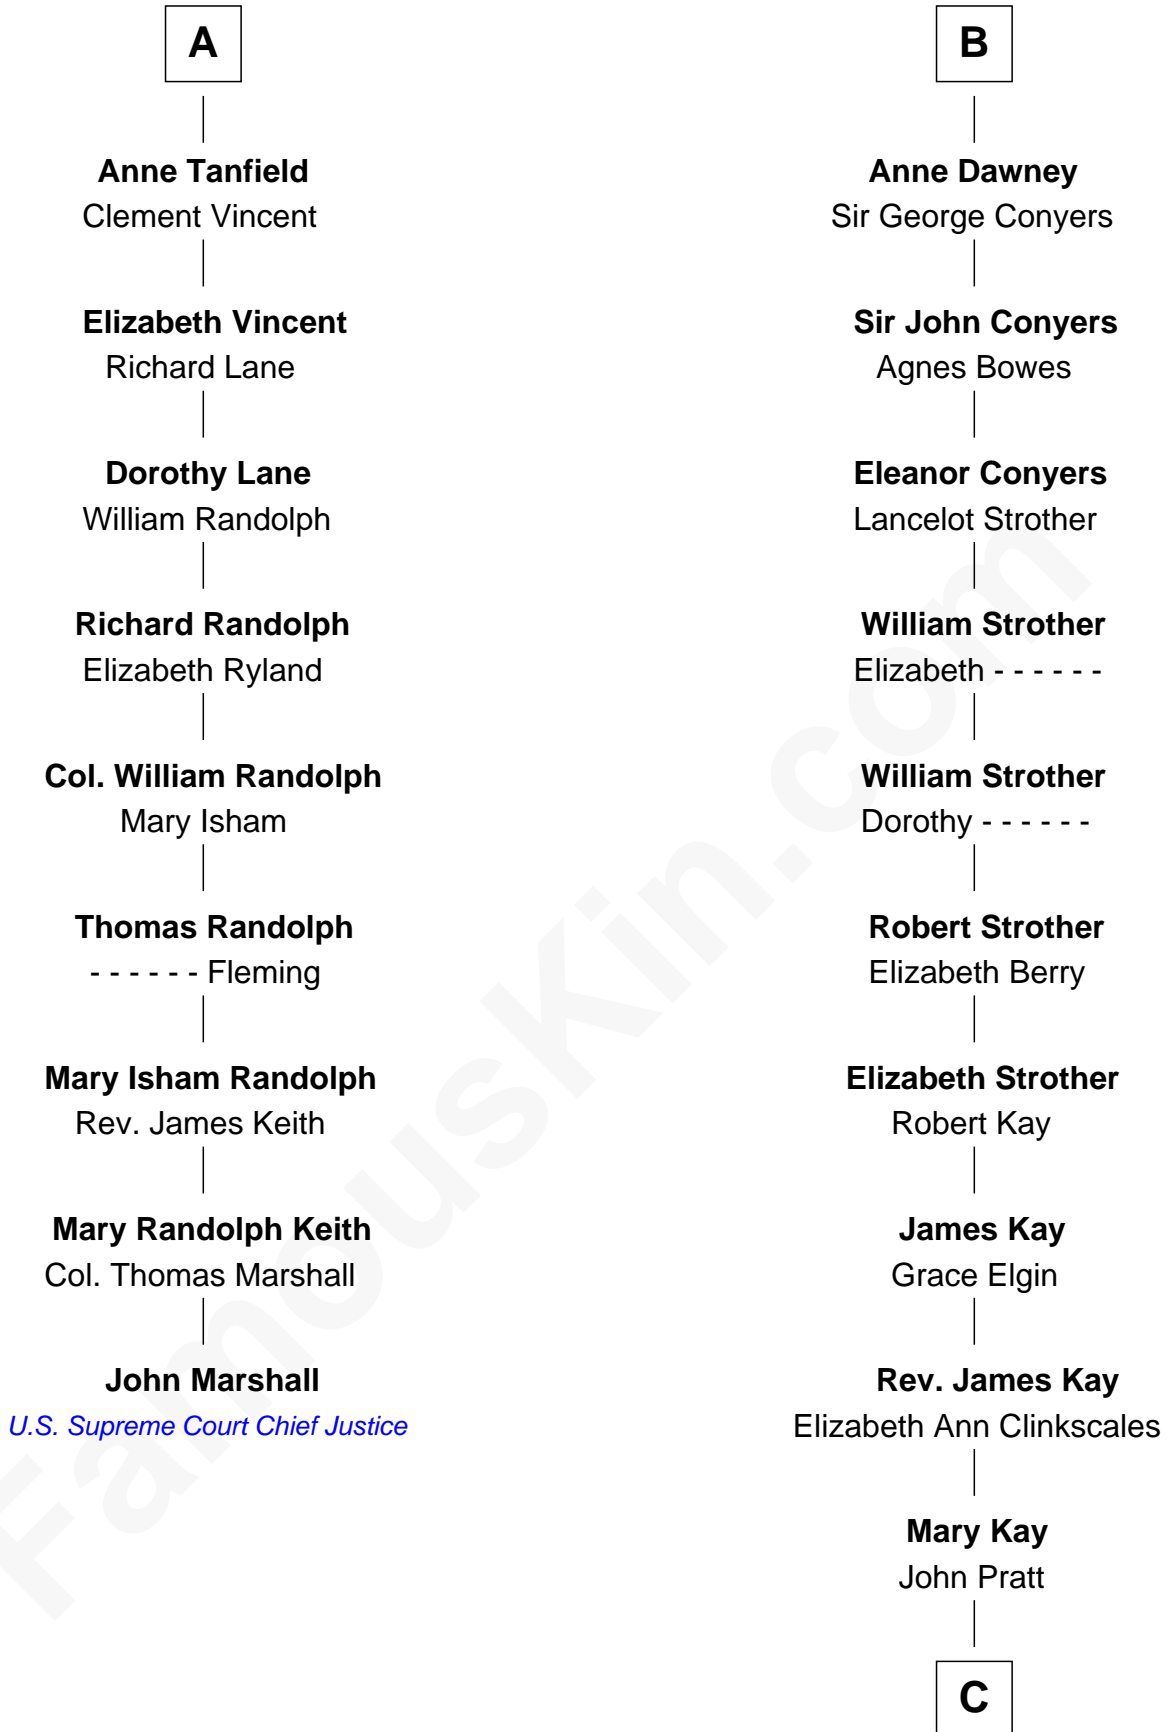

FamousKin.com

Relationship Chart of

John Marshall

4th Chief Justice of the U.S. Supreme Court

15th cousin 5 times removed of

Jimmy Carter

39th U.S. President

Sir William de Bohun
Elizabeth de Badlesmere

C

James E. Pratt

Sophonra C. Cowan

Nina Pratt

William Archibald Carter

Earl Carter

Lillian Gordy

Jimmy Carter

39th U.S. President

FamousKin.com